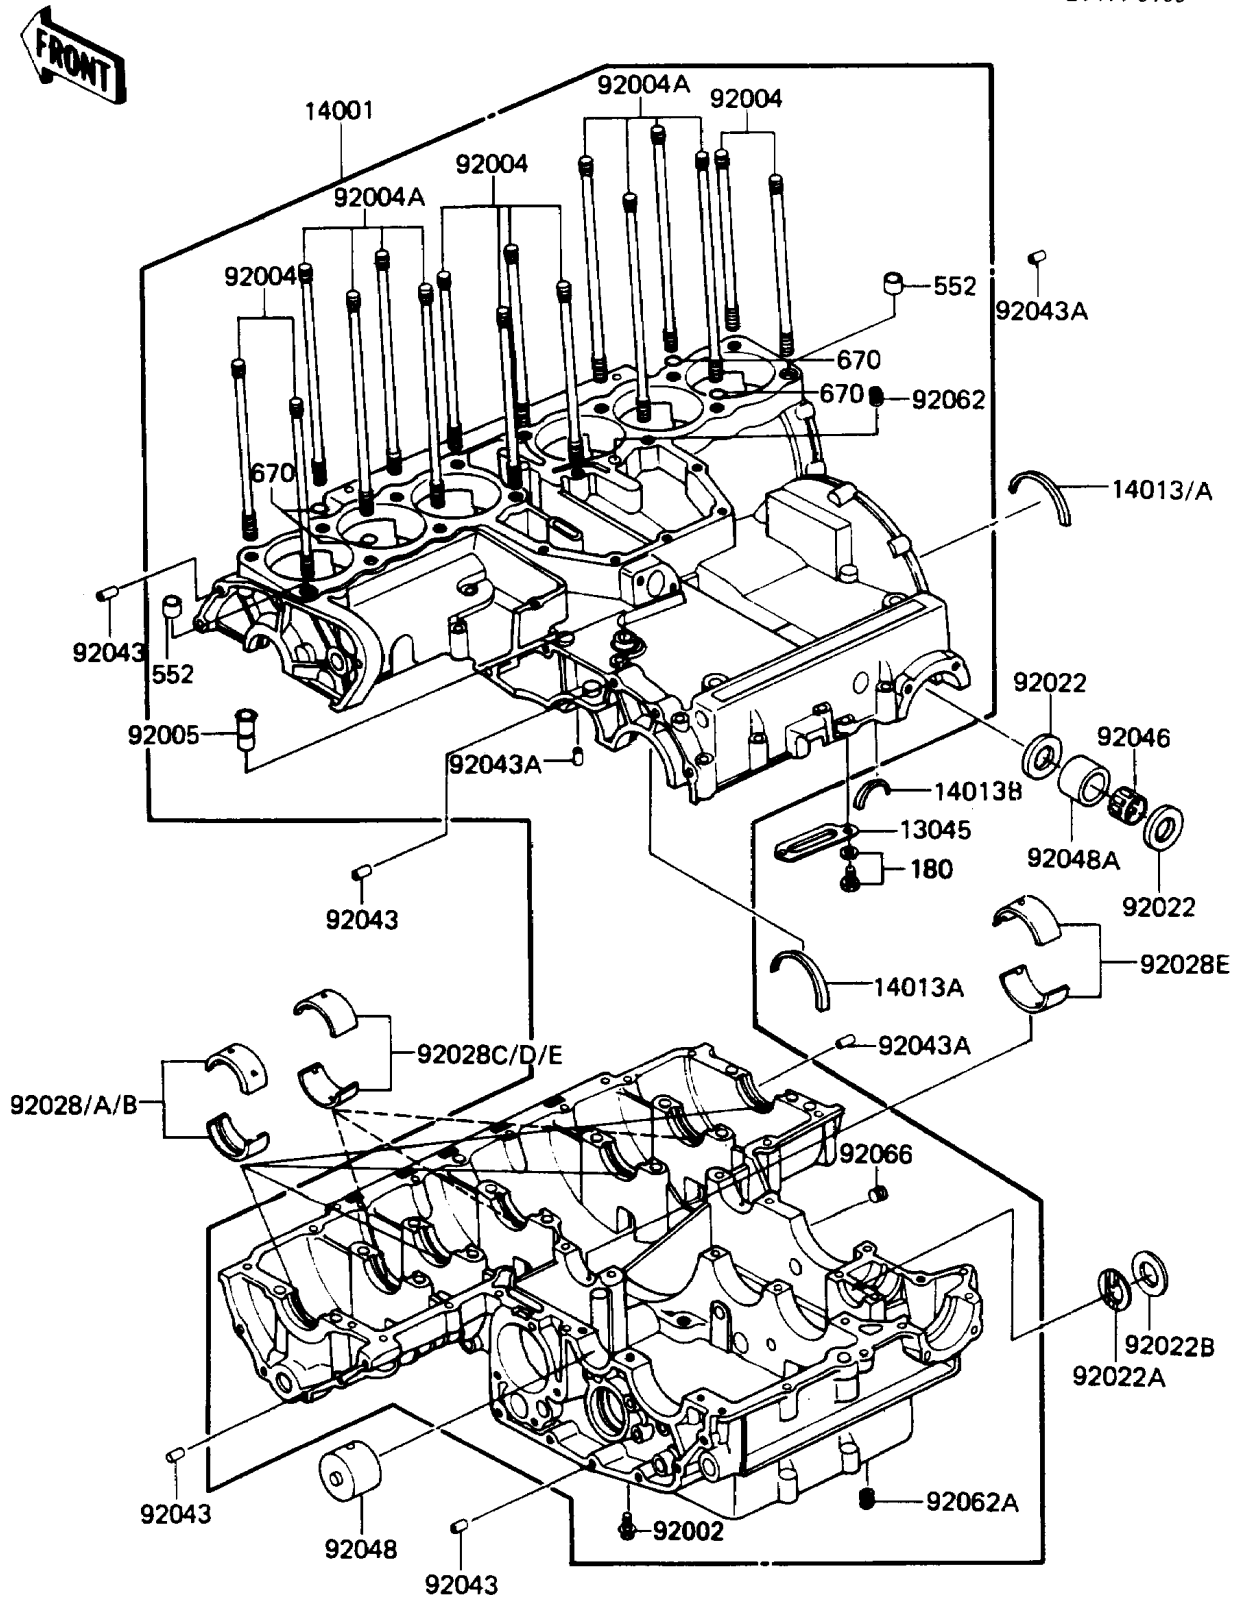

1987 Voyager® 1300 PARTS DIAGRAM

Crankcase

E1411-0103

1987 Voyager® 1300 PARTS LIST

Crankcase

ITEM NAME	PART NUMBER	QUANTITY
RECEIVER-OIL (Ref # 13045)	13045-1002	1
SET-CRANKCASE (Ref # 14001)	14001-5153	1
RING-POSITION,T=1.90 (Ref # 14013)	14013-013	1
RING-POSITION,T=1.98 (Ref # 14013A)	14013-1004	1
RING-POSITION (Ref # 14013B)	14013-1007	1
BOLT,8X95 (Ref # 92002)	92002-1077	1
STUD,10X153 (Ref # 92004)	92004-062	1
STUD,10X195 (Ref # 92004A)	92004-1019	1
FITTING,BREATHER (Ref # 92005)	14067-006	1
WASHER,THRUST,20.5MM (Ref # 92022)	92022-1280	1
WASHER,T=2.2 (Ref # 92022A)	92022-1388	1
WASHER,15X28X2.3 (Ref # 92022B)	92022-1389	1
BUSHING,MAIN JOURNAL,BLUE (Ref # 92028)	92028-1103	1
BUSHING,MAIN JOURNAL,BLACK (Ref # 92028A)	92028-1104	1
BUSHING,MAIN JOURNAL,BROWN (Ref # 92028B)	92028-1105	1
BUSHING,MAIN JOURNAL,BLUE (Ref # 92028C)	92028-1106	1
BUSHING,MAIN JOURNAL,BLACK (Ref # 92028D)	92028-1107	1
BUSHING,MAIN JOURNAL,BROWN (Ref # 92028E)	92028-1108	1
PIN,DOWEL,6.3X8X14 (Ref # 92043)	92042-007	1
PIN,DOWEL,6X16 (Ref # 92043A)	92042-016	1
BEARING-NEEDLE,TK202814E01 (Ref # 92046)	92046-1042	1
RACE,DRIVE SHAFT,LH (Ref # 92048)	92048-1008	1
RACE (Ref # 92048A)	92048-1018	1
NOZZLE,BLACK (Ref # 92062)	92062-011	1
NOZZLE,SILVER (Ref # 92062A)	92062-015	1
PLUG,OIL LINE,1/8X7 (Ref # 92066)	92066-059	1
BOLT-UPSET-WS (Ref # 180)	180B0616	1
PIN-DOWEL,6.5X10X12 (Ref # 552)	552B1012	1
O RING,12MM (Ref # 670)	670B2012	1