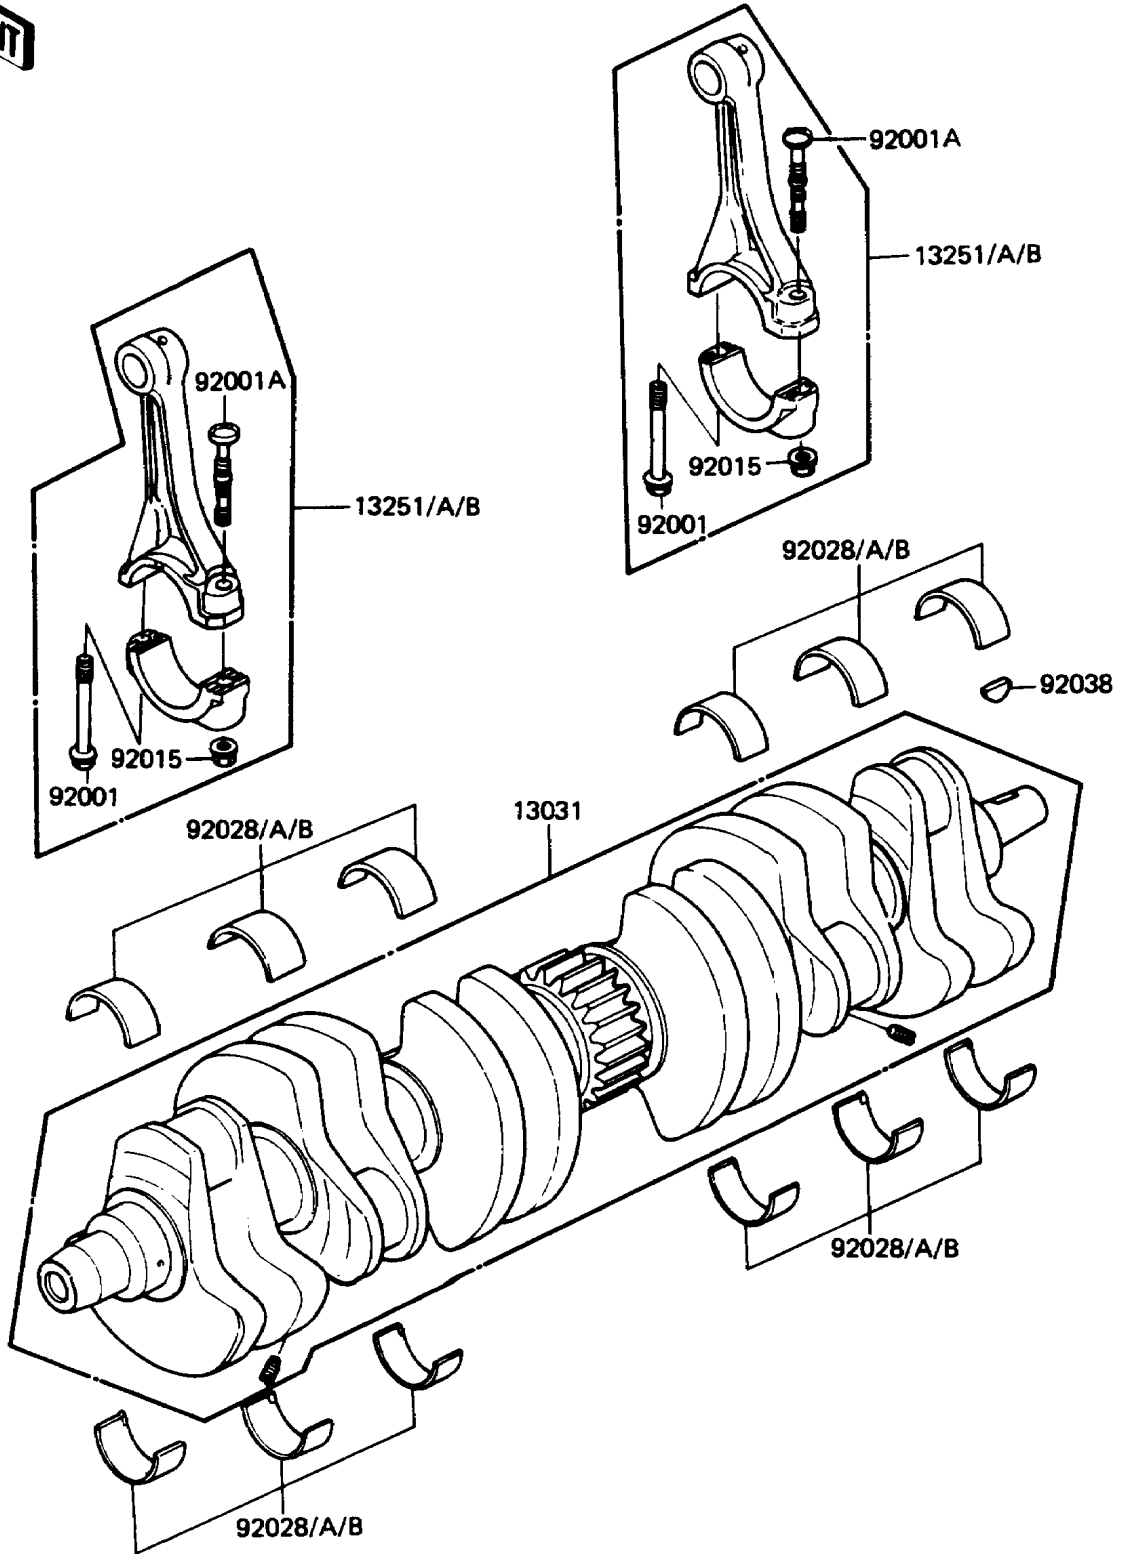

## 1987 Voyager® 1300 PARTS DIAGRAM

Crankshaft

E1321-0033

## 1987 Voyager® 1300 PARTS LIST

Crankshaft

ITEM NAME	PART NUMBER	QUANTITY
CRANKSHAFT-COMP (Ref # 13031)	13031-1071	1
ROD-ASSY-CONNECTING,G (Ref # 13251)	13251-1051-GG	1
ROD-ASSY-CONNECTING,H (Ref # 13251A)	13251-1051-HH	1
ROD-ASSY-CONNECTING,I (Ref # 13251B)	13251-1051-II	1
BOLT,FLANGED,8X47 (Ref # 92001)	92001-1979	1
BOLT,CONNECTING ROD (Ref # 92001A)	92001-1980	1
NUT,FLANGED,8MM (Ref # 92015)	92015-1311	1
BUSHING,CONNECTING ROD,GREEN (Ref # 92028)	92028-1049	1
BUSHING,CONNECTING ROD,BLACK (Ref # 92028A)	92028-1050	1
BUSHING,CONNECTING ROD,BROWN (Ref # 92028B)	92028-1051	1
KEY,WOODRUFF (Ref # 92038)	92038-001	1