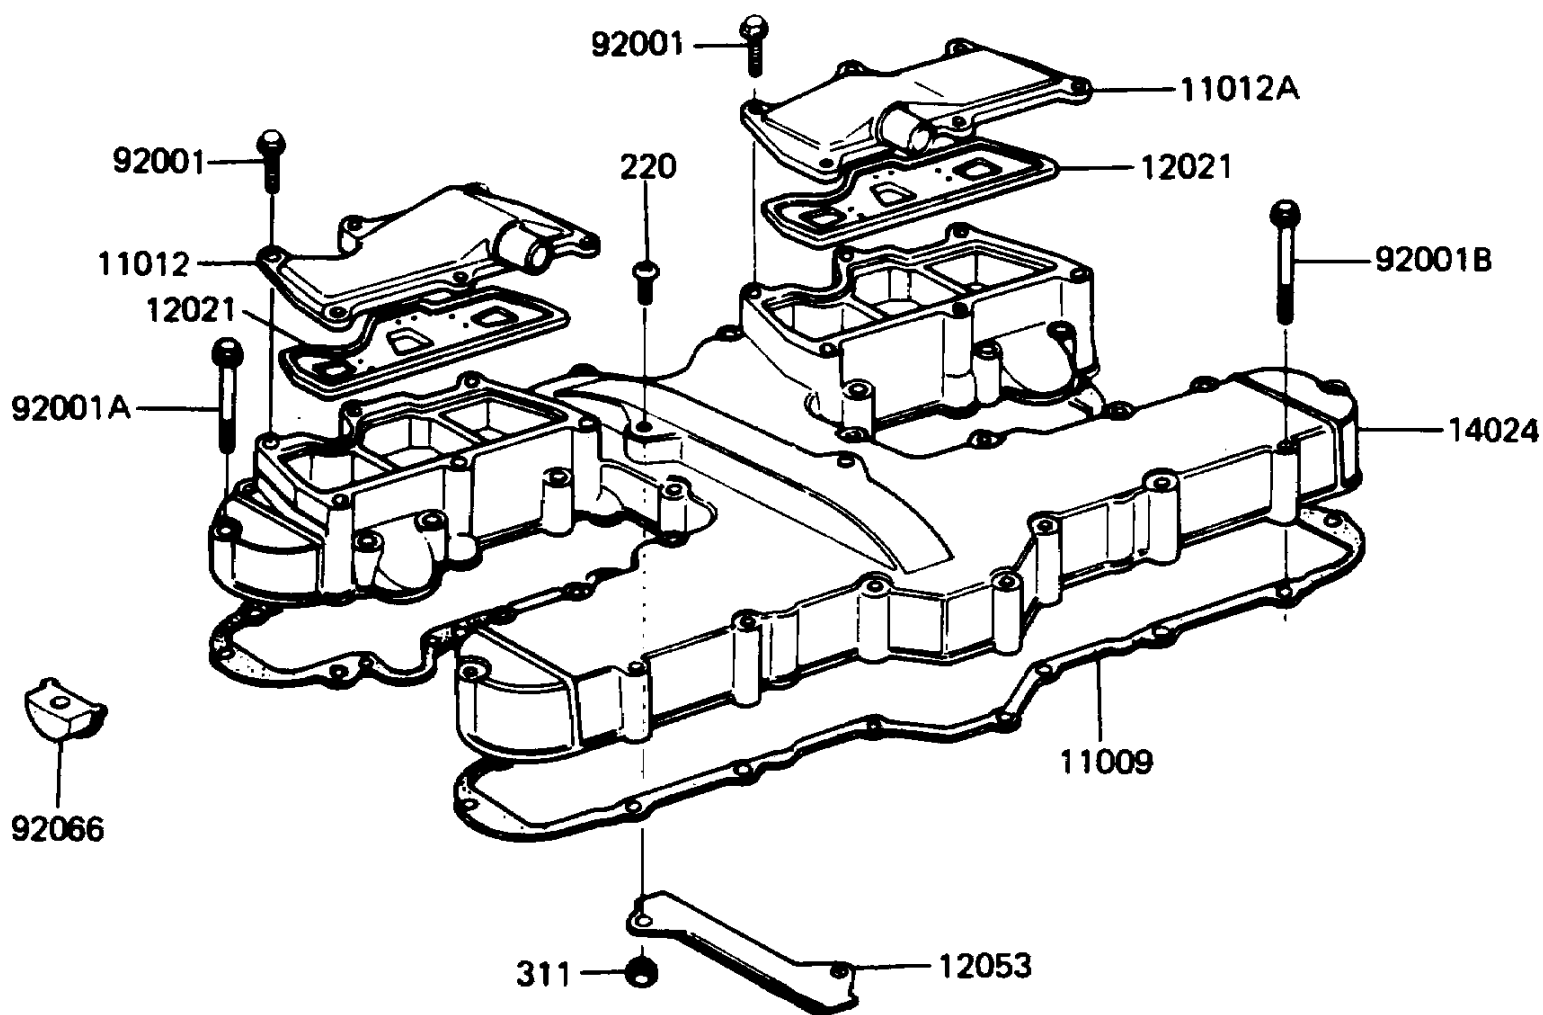

1987 Voyager® 1300 PARTS DIAGRAM

Cylinder Head Cover

E1112-0100

1987 Voyager® 1300 PARTS LIST

Cylinder Head Cover

ITEM NAME	PART NUMBER	QUANTITY
GASKET,CYLINDER HEAD COVER (Ref # 11009)	11009-1095	1
CAP, REED VALVE, LH (Ref # 11012)	11012-1057	1
CAP, REED VALVE, RH (Ref # 11012A)	11012-1058	1
VALVE-ASSY-REED (Ref # 12021)	12021-1004	1
GUIDE-CHAIN,CAM (Ref # 12053)	12053-1026	1
COVER,CYLINDER HEAD (Ref # 14024)	14025-1639	1
BOLT, FLANGED, 6X20 (Ref # 92001)	92001-1100	1
BOLT, FLANGED, 6X52 (Ref # 92001A)	92001-1192	1
BOLT, FLANGED, 6X45 (Ref # 92001B)	92003-092	1
PLUG, CAMSHAFT, (Ref # 92066)	92066-1030	1
SCREW-PAN-CROS, 6X16 (Ref # 220)	220B0616	1
NUT-HEX, 6MM (Ref # 311)	311B0600	1