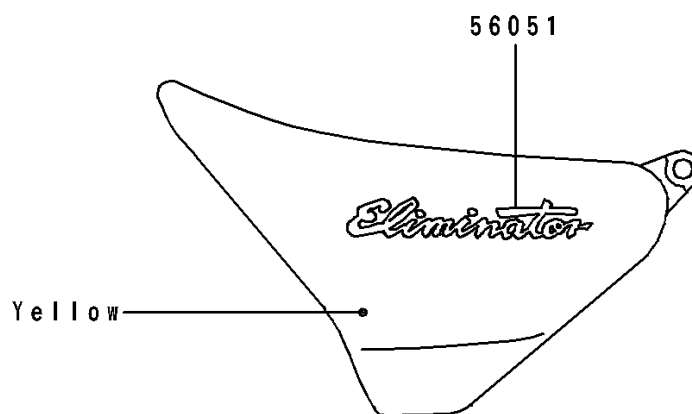

1996 Eliminator® 600 PARTS DIAGRAM

Decals(Yellow)(ZL600-B2)

F2861A

1996 Eliminator® 600 PARTS LIST

Decals(Yellow)(ZL600-B2)

ITEM NAME	PART NUMBER	QUANTITY
MARK,ELIMINATOR (Ref # 56051)	56051-1134	1
PATTERN,FUEL TANK,LH (Ref # 56061)	56061-1437	1
PATTERN,FUEL TANK,RH (Ref # 56061A)	56061-1438	1