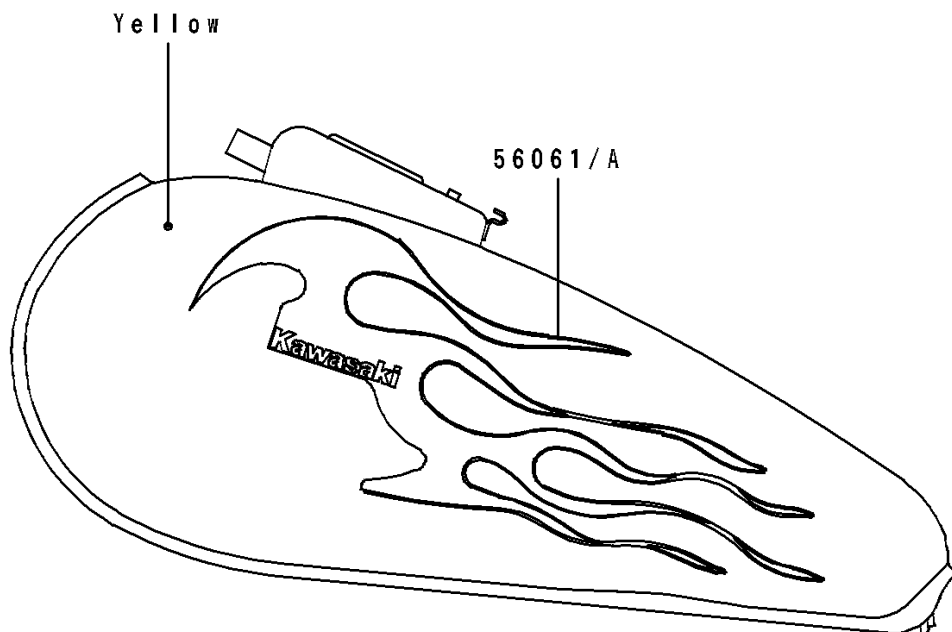

1996 Eliminator® 600 PARTS DIAGRAM

Decals(Yellow)(ZL600-B2)

F2861A

1996 Eliminator® 600 PARTS LIST

Decals(Yellow)(ZL600-B2)

ITEM NAME	PART NUMBER	QUANTITY
MARK,ELIMINATOR (Ref # 56051)	56051-1134	1
PATTERN,FUEL TANK,LH (Ref # 56061)	56061-1437	1
PATTERN,FUEL TANK,RH (Ref # 56061A)	56061-1438	1