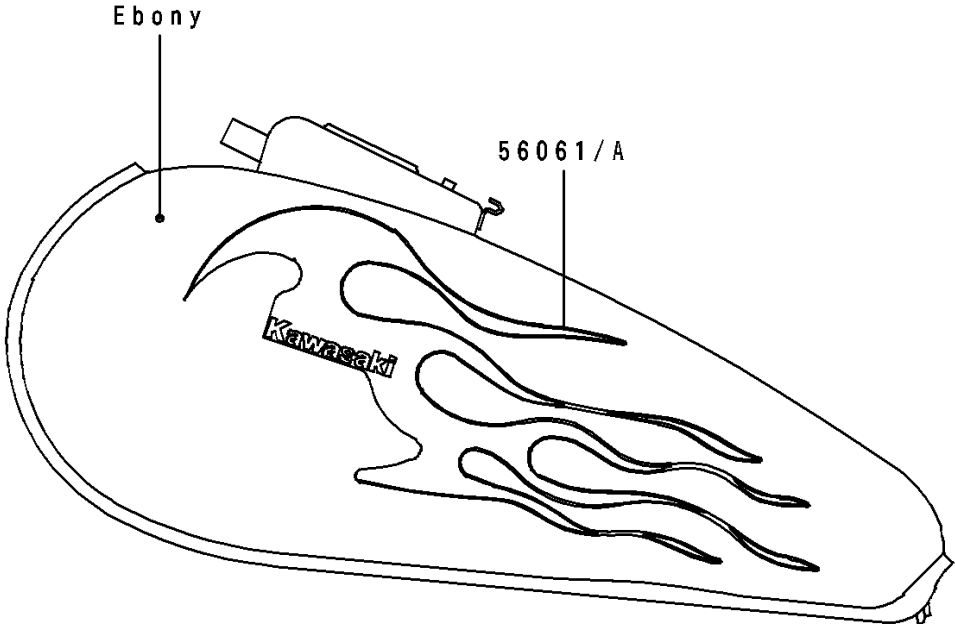

## 1996 Eliminator® 600 PARTS DIAGRAM

Decals(Ebony)(ZL600-B2)

F2861

## 1996 Eliminator® 600 PARTS LIST

Decals(Ebony)(ZL600-B2)

ITEM NAME	PART NUMBER	QUANTITY
MARK,SIDE COVER,ELIMINATOR (Ref # 56051)	56051-1135	1
PATTERN,FUEL TANK,LH (Ref # 56061)	56061-1384	1
PATTERN,FUEL TANK,RH (Ref # 56061A)	56061-1385	1