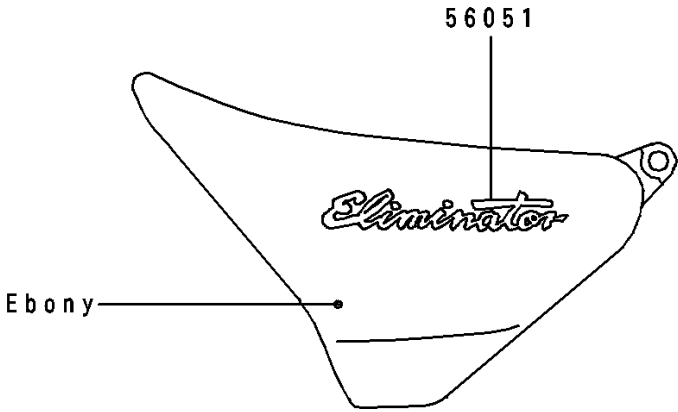

## 1996 Eliminator® 600 PARTS DIAGRAM

Decals(Ebony)(ZL600-B2)

F2861

## 1996 Eliminator® 600 PARTS LIST

Decals(Ebony)(ZL600-B2)

ITEM NAME	PART NUMBER	QUANTITY
MARK,SIDE COVER,ELIMINATOR (Ref # 56051)	56051-1135	1
PATTERN,FUEL TANK,LH (Ref # 56061)	56061-1384	1
PATTERN,FUEL TANK,RH (Ref # 56061A)	56061-1385	1