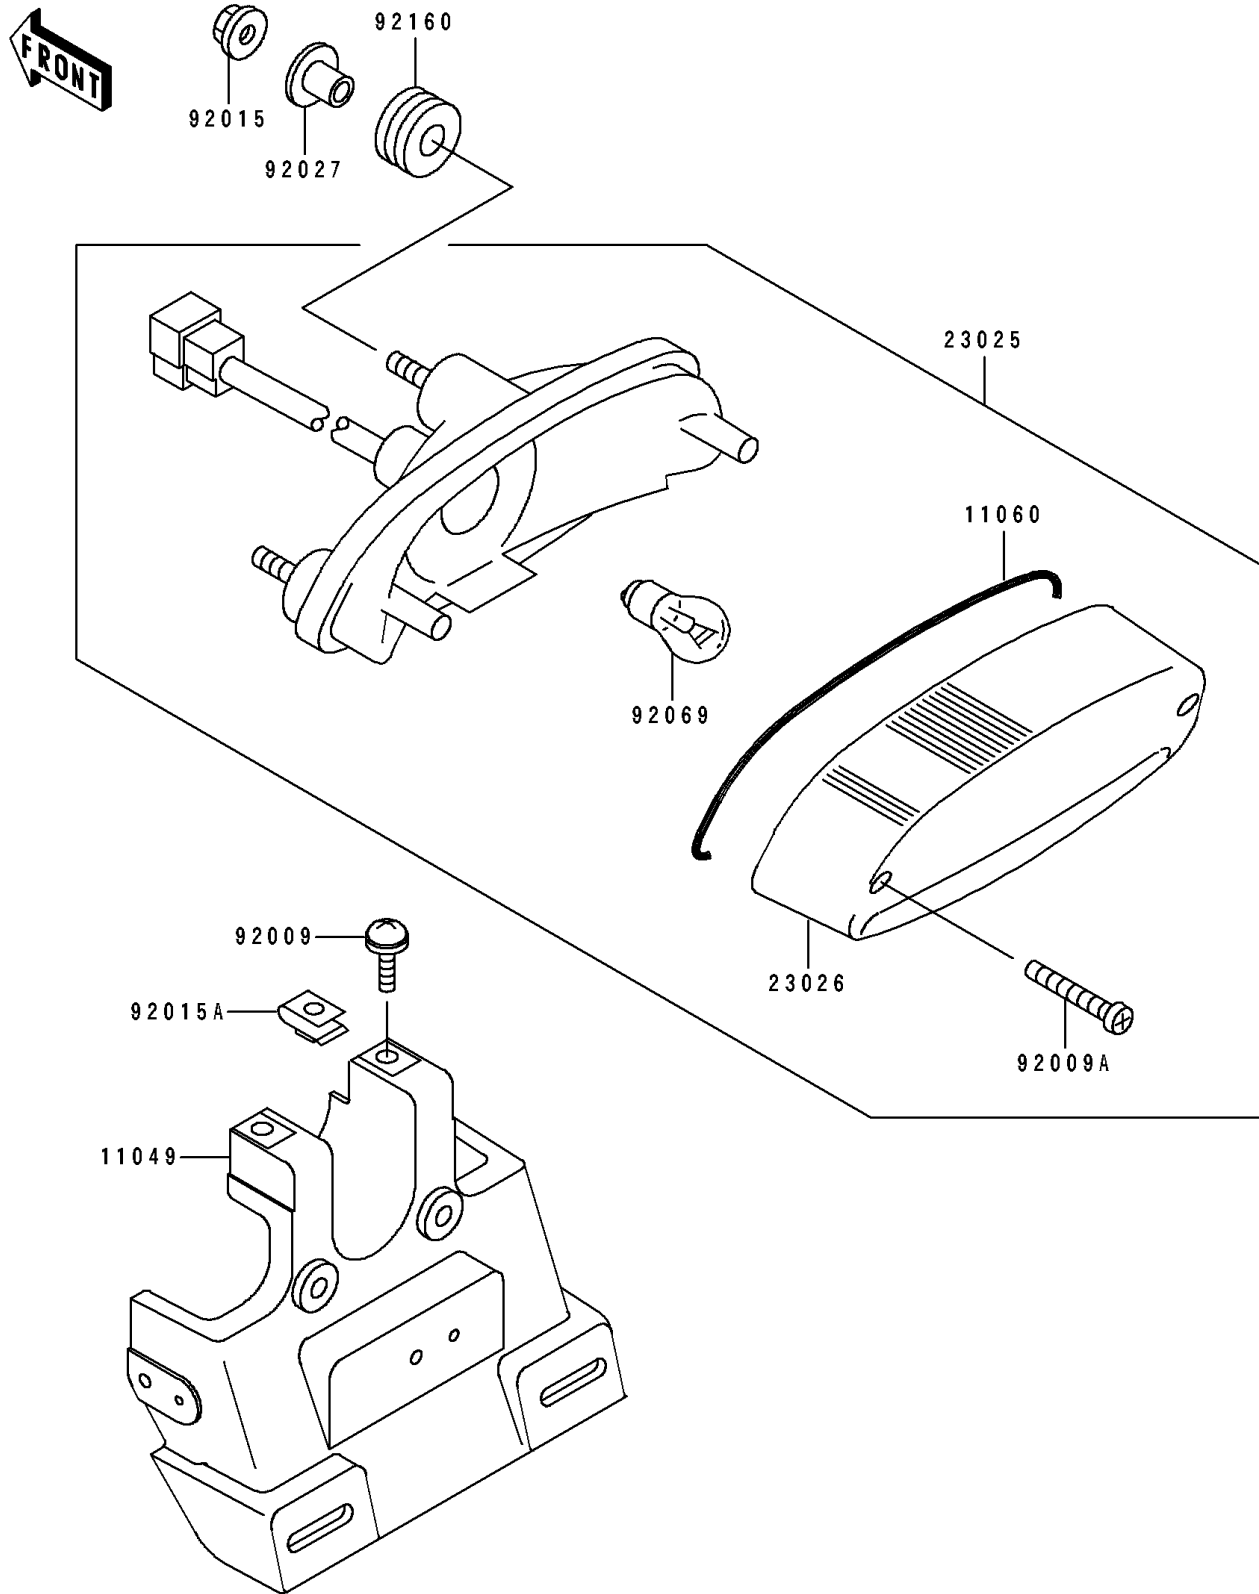

1996 Eliminator® 600 PARTS DIAGRAM

Taillight(s)

F2720

1996 Eliminator® 600 PARTS LIST

Taillight(s)

ITEM NAME	PART NUMBER	QUANTITY
BRACKET,LICENSE PLATE (Ref # 11049)	11049-1363	1
GASKET,TAIL LAMP LENS (Ref # 11060)	11060-1174	1
LAMP-TAIL (Ref # 23025)	23025-1251	1
LENS,TAIL LAMP (Ref # 23026)	23026-1183	1
SCREW,6X14 (Ref # 92009)	92009-1288	1
SCREW,TAPPING,4X20 (Ref # 92009A)	92009-1378	1
NUT,FLANGED,6MM (Ref # 92015)	92015-1367	1
NUT,6MM (Ref # 92015A)	92015-1671	1
COLLAR (Ref # 92027)	92027-1183	1
BULB,12V 27/8W (Ref # 92069)	92069-059	1
DAMPER (Ref # 92160)	92160-1162	1