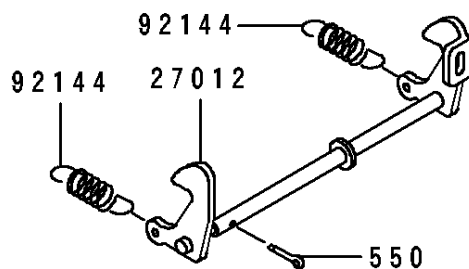

## 1996 Eliminator® 600 PARTS DIAGRAM

Seat

F2510

## 1996 Eliminator® 600 PARTS LIST

Seat

ITEM NAME	PART NUMBER	QUANTITY
HOOK,SEAT LOCK (Ref # 27012)	27012-1356	1
SEAT-ASSY,DUAL,W/BAND,BLACK (Ref # 53001)	53001-1782-MA	1
LEATHER,SEAT,BLACK (Ref # 53003)	53003-1340-MA	1
SPRING,HOOK RETURN (Ref # 92144)	92144-1864	1
PIN-COTTER,2.0X12 (Ref # 550)	550D2012	1