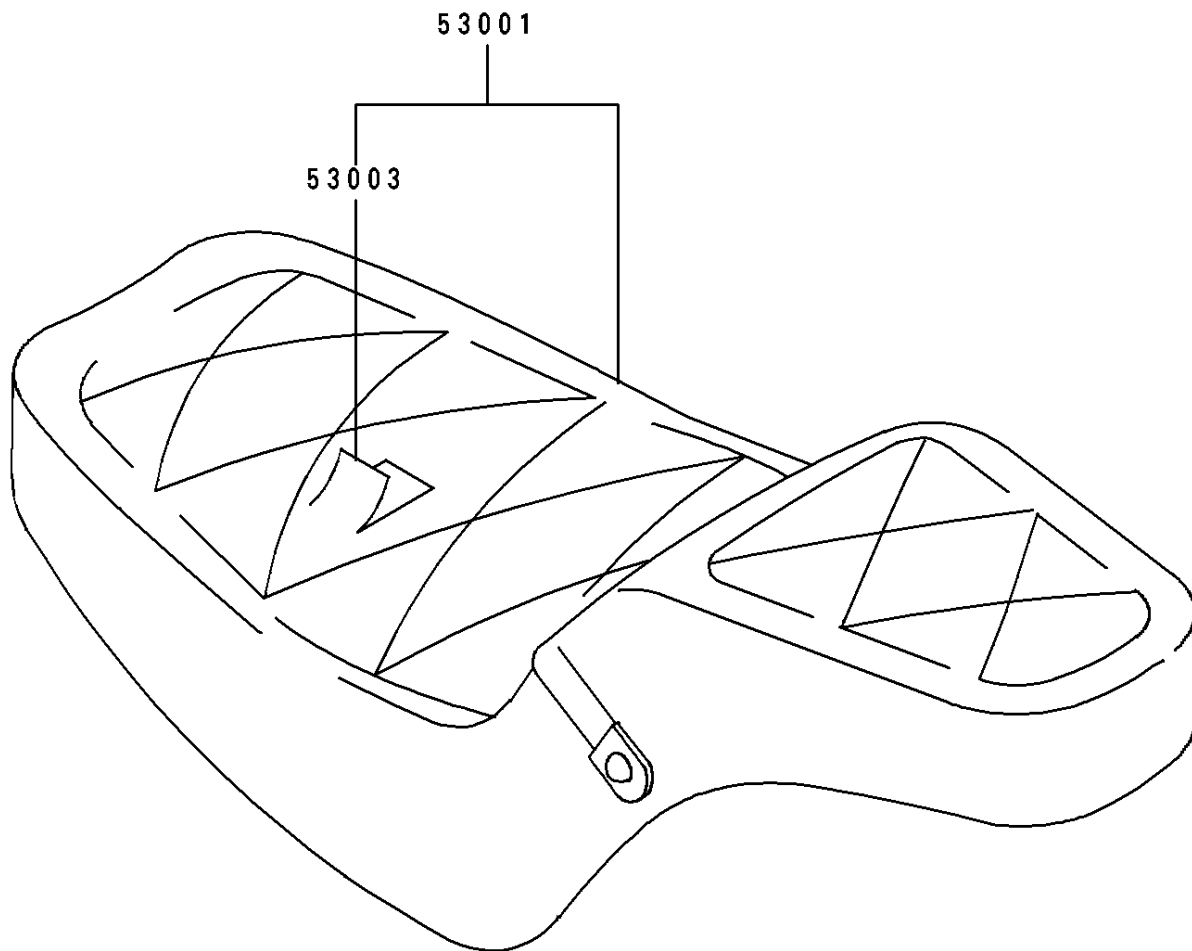

## 1996 Eliminator® 600 PARTS DIAGRAM

Seat

F2510

## 1996 Eliminator® 600 PARTS LIST

Seat

ITEM NAME	PART NUMBER	QUANTITY
HOOK,SEAT LOCK (Ref # 27012)	27012-1356	1
SEAT-ASSY,DUAL,W/BAND,BLACK (Ref # 53001)	53001-1782-MA	1
LEATHER,SEAT,BLACK (Ref # 53003)	53003-1340-MA	1
SPRING,HOOK RETURN (Ref # 92144)	92144-1864	1
PIN-COTTER,2.0X12 (Ref # 550)	550D2012	1