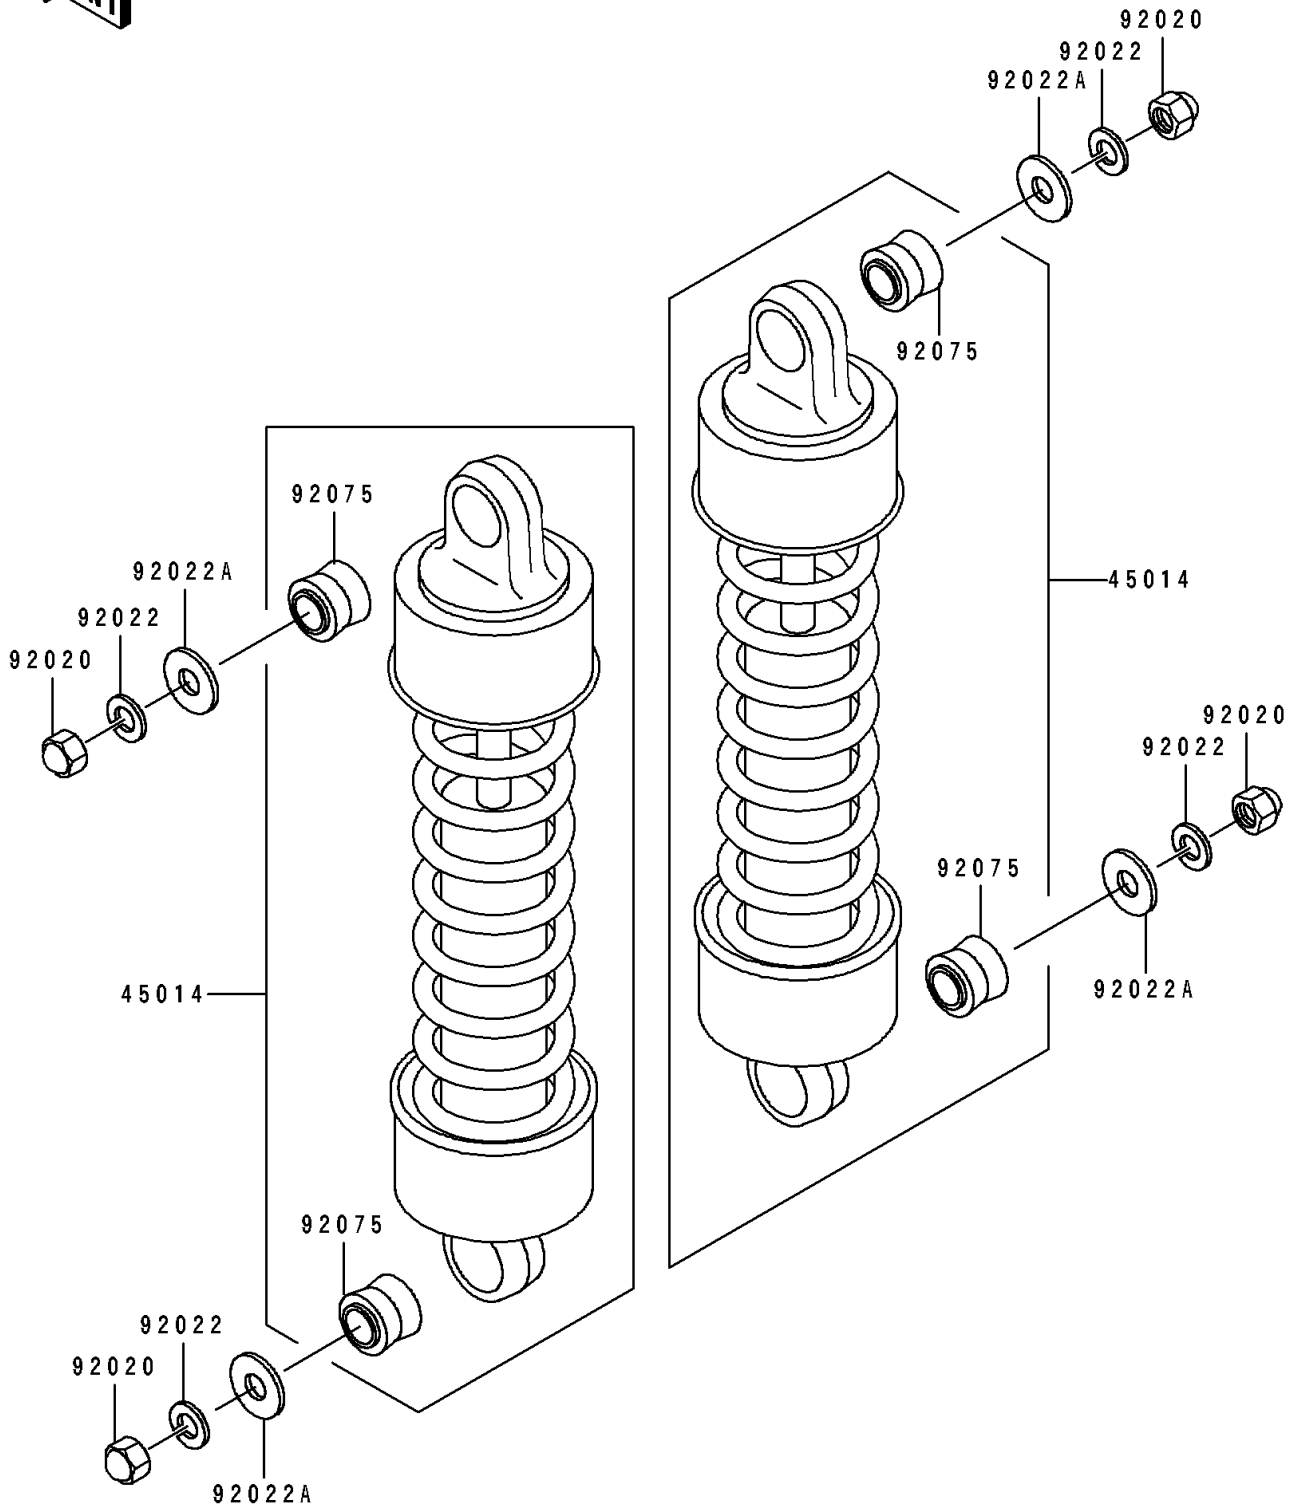

## 1996 Eliminator® 600 PARTS DIAGRAM

Suspension/Shock Absorber

F2151

## 1996 Eliminator® 600 PARTS LIST

Suspension/Shock Absorber

ITEM NAME	PART NUMBER	QUANTITY
SHOCKABSORBER (Ref # 45014)	45014-1608	1
NUT,CAP,10MM (Ref # 92020)	92020-003	1
WASHER,SPRING,10MM (Ref # 92022)	92022-1540	1
WASHER,10.5X26X2.3 (Ref # 92022A)	92022-246	1
DAMPER,SHOCKABSORBER (Ref # 92075)	92075-1387	1