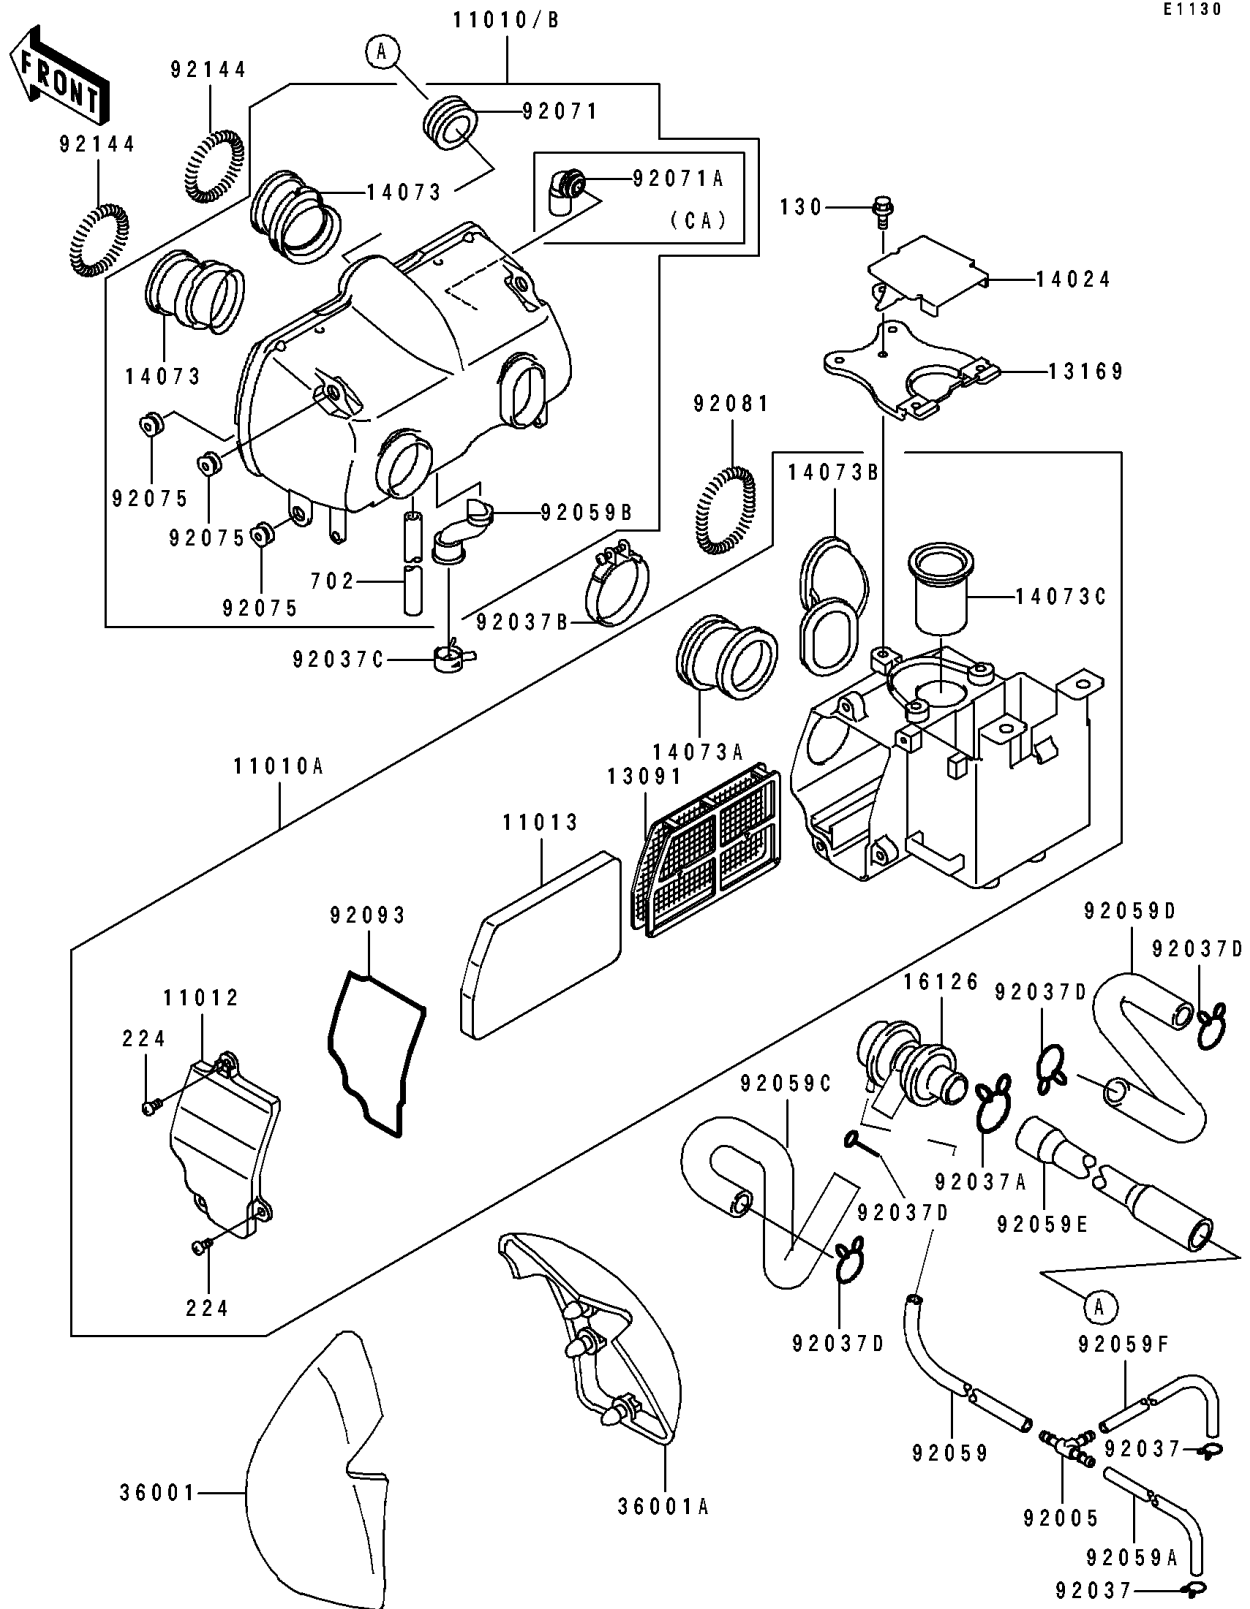

1996 Eliminator® 600 PARTS DIAGRAM

Air Cleaner

E1130

1996 Eliminator® 600 PARTS LIST

Air Cleaner

ITEM NAME	PART NUMBER	QUANTITY
FILTER-ASSY-AIR,FR (Ref # 11010)	11010-1544	1
FILTER-ASSY-AIR,RR (Ref # 11010A)	11010-1556	1
FILTER-ASSY-AIR,FR (Ref # 11010B)	11010-1558	1
CAP,AIR FILTER ELEMENT (Ref # 11012)	11012-1503	1
ELEMENT-AIR FILTER (Ref # 11013)	11013-1139	1
HOLDER,AIR FILTER ELEMENT (Ref # 13091)	13091-1870	1
PLATE,IGNITION COIL (Ref # 13169)	13169-1664	1
COVER,AIR INTAKE (Ref # 14024)	14024-1215	1
DUCT,CARBURETOR (Ref # 14073)	14073-1211	1
DUCT,LH (Ref # 14073A)	14073-1249	1
DUCT,RH (Ref # 14073B)	14073-1250	1
DUCT,AIR INTAKE (Ref # 14073C)	14073-1251	1
VALVE,AIR SWITCH (Ref # 16126)	16126-1005	1
COVER-SIDE,AIR FILTER,LH (Ref # 36001)	36001-1326	1
COVER-SIDE,AIR FILTER,RH (Ref # 36001A)	36001-1327	1
FITTING,TUBE,T-TYPE (Ref # 92005)	92005-1017	1
CLAMP,TUBE (Ref # 92037)	92037-072	1
CLAMP,TUBE (Ref # 92037A)	92037-1076	1
CLAMP (Ref # 92037B)	92037-1554	1
CLAMP (Ref # 92037C)	92037-1730	1
CLAMP,TUBE (Ref # 92037D)	92037-213	1
TUBE,4X9X220 (Ref # 92059)	92059-1040	1
TUBE,4X9X80 (Ref # 92059A)	92059-1365	1
TUBE,BREATHER (Ref # 92059B)	92059-1545	1
TUBE,AIR SWITCH VALVE,LH (Ref # 92059C)	92059-1674	1
TUBE,AIR SWITCH VALVE,RH (Ref # 92059D)	92059-1675	1
TUBE,AIR SWITCH-AIR FILTER (Ref # 92059E)	92059-1684	1
TUBE,4X9X260 (Ref # 92059F)	92059-1712	1
GROMMET,AIR FILTER (Ref # 92071)	92071-1013	1

1996 Eliminator® 600 PARTS LIST

Air Cleaner

ITEM NAME	PART NUMBER	QUANTITY
GROMMET,AIR FILTER (Ref # 92071A)	92071-1114	1
DAMPER (Ref # 92075)	92075-1470	1
SPRING,COIL (Ref # 92081)	92081-1177	1
SEAL,AIR FILTER CAP (Ref # 92093)	92093-1212	1
SPRING,AIR FILTER DUCT (Ref # 92144)	92144-1771	1
BOLT-FLANGED,6X10 (Ref # 130)	130B0610	1
SCREW-PAN-WP-CROS (Ref # 224)	224B0612	1
TUBE-RUBBER (Ref # 702)	702A05200	1