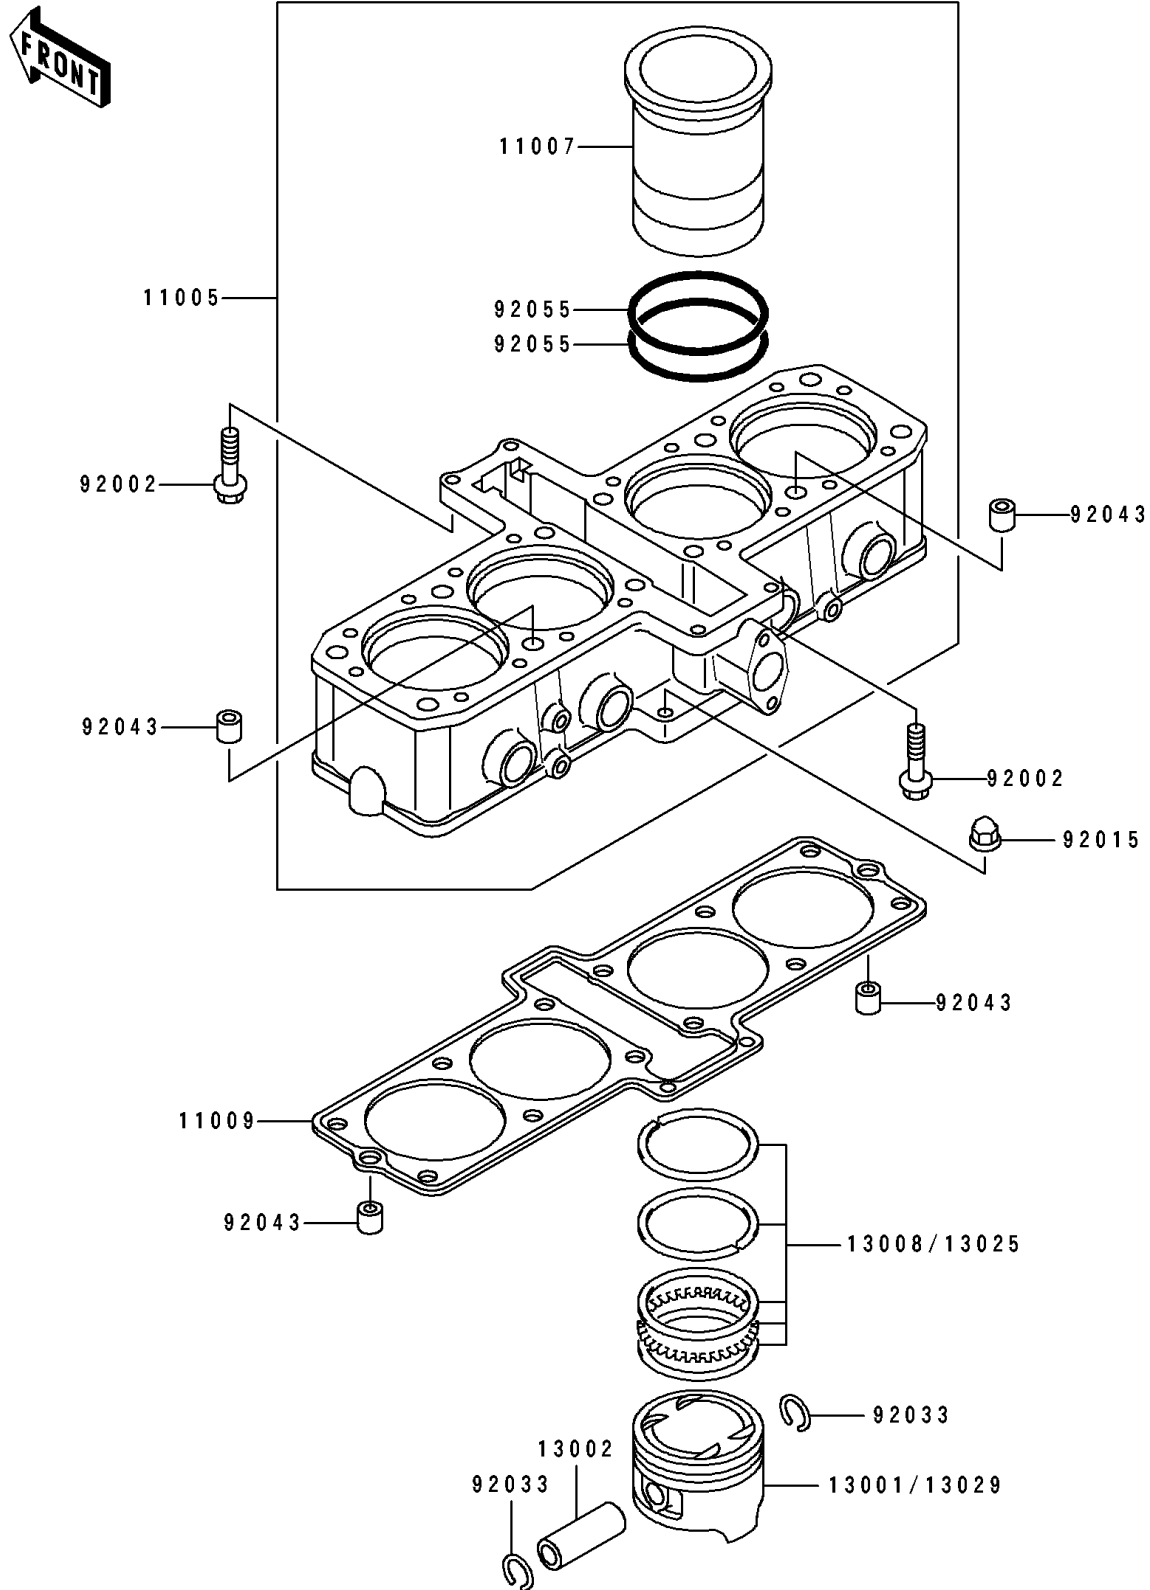

1996 Eliminator® 600 PARTS DIAGRAM

Cylinder/Piston(s)

E1120

1996 Eliminator® 600 PARTS LIST

Cylinder/Piston(s)

ITEM NAME	PART NUMBER	QUANTITY
CYLINDER-ENGINE (Ref # 11005)	11005-1776	1
LINER-CYLINDER (Ref # 11007)	11007-1086	1
GASKET,CYLINDER BASE (Ref # 11009)	11009-1578	1
PISTON-ENGINE,STD (Ref # 13001)	13001-1233	1
PIN-PISTON (Ref # 13002)	13002-1057	1
RING-SET-PISTON,STD (Ref # 13008)	13008-1074	1
RING-SET-PISTON L,O/S 0.50 (Ref # 13025)	13025-1072	1
PISTON-ENGINE L,O/S 0.50 (Ref # 13029)	13029-1149	1
BOLT,6X28 (Ref # 92002)	92002-1104	1
NUT,CAP,6MM,BLACK (Ref # 92015)	92015-1170	1
RING-SNAP,PISTON PIN (Ref # 92033)	92033-1151	1
PIN,8.2X10X14 (Ref # 92043)	92043-1264	1
RING-O,66.5MM (Ref # 92055)	92055-1287	1