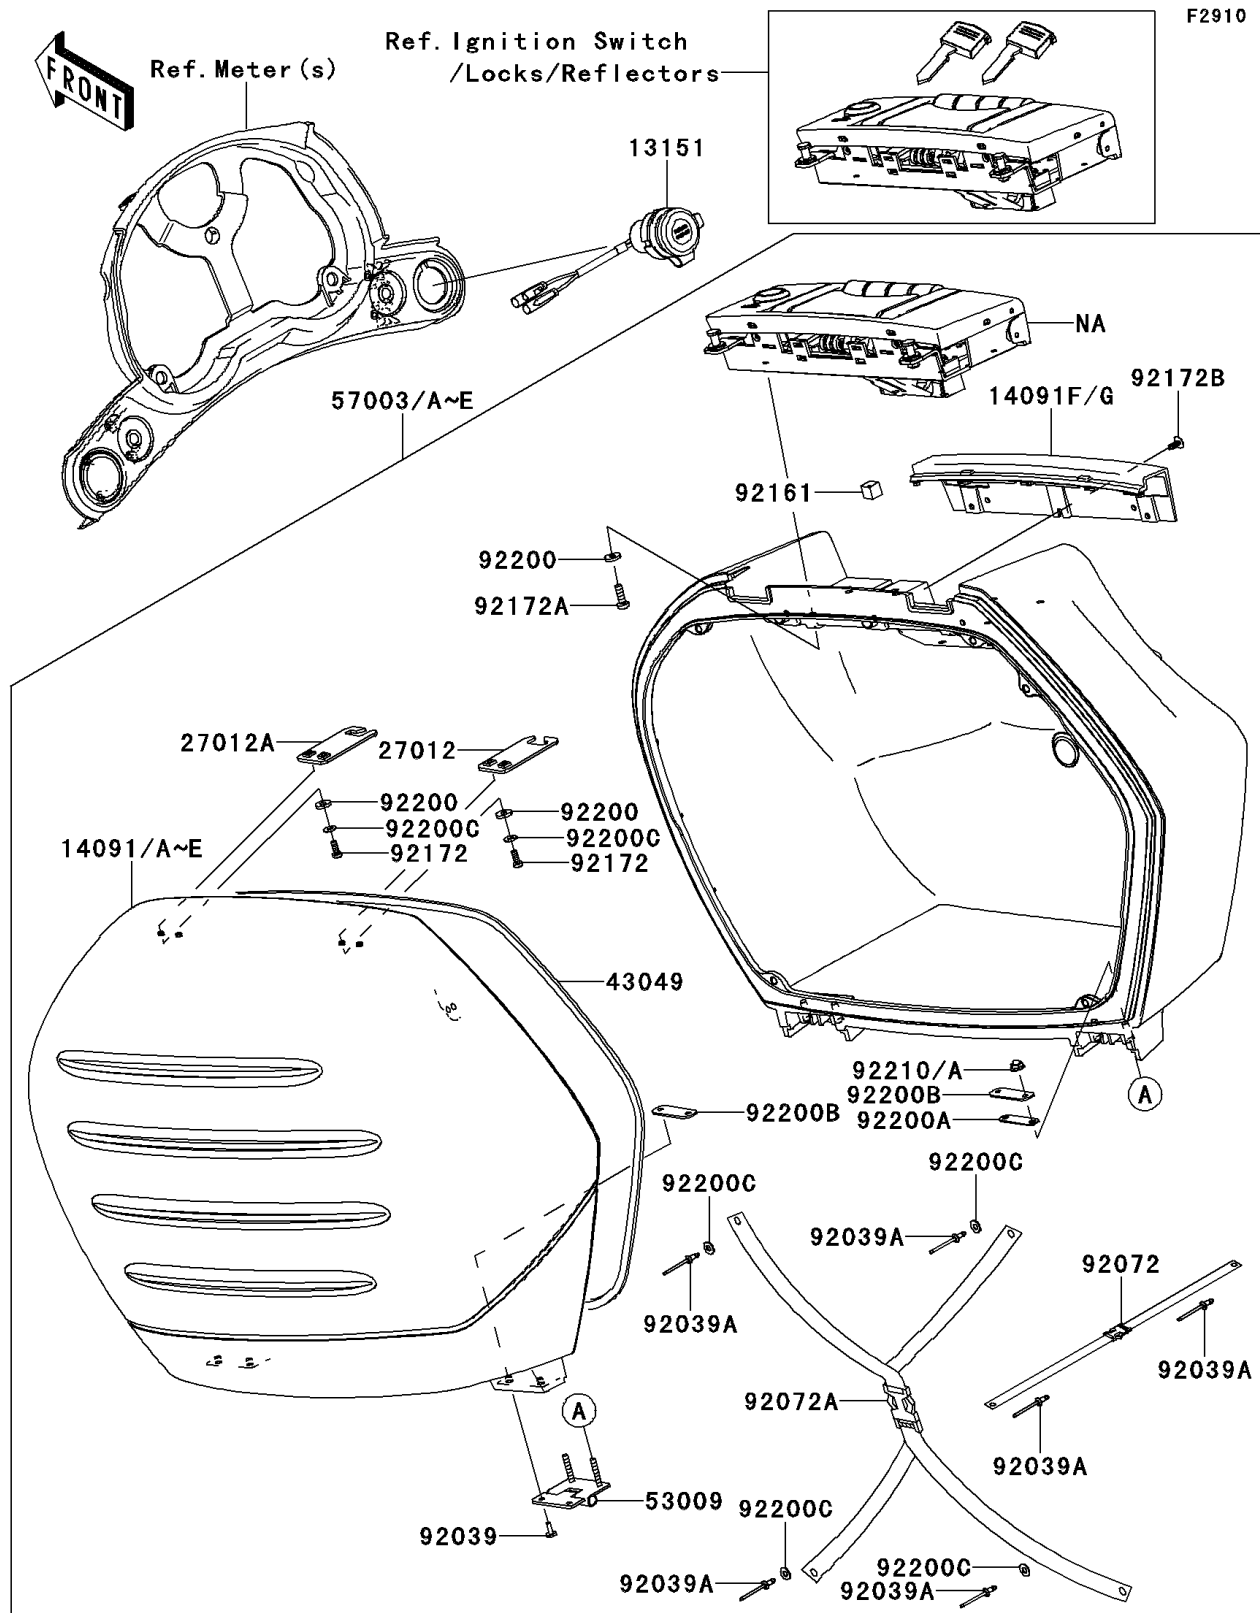

2008 Concours® 14 ABS PARTS DIAGRAM

Accessory

2008 Concours® 14 ABS PARTS LIST

Accessory

ITEM NAME	PART NUMBER	QUANTITY
SWITCH-COMP (Ref # 13151)	13151-0040	1
COVER,SIDE BAG,LH,N.SILVER (Ref # 14091A)	14091-0919-17N	1
COVER,SIDE BAG,RH,N.SILVER (Ref # 14091D)	14091-0920-17N	1
COVER,SIDE BAG,LID (Ref # 14091F)	14091-0931	1
HOOK (Ref # 27012)	27012-0110	1
HOOK (Ref # 27012A)	27012-0111	1
PACKING (Ref # 43049)	43049-0010	1
HINGE (Ref # 53009)	53009-0020	1
BAG-ASSY,LH,BODY BLK+COVER SIL (Ref # 57003)	57003-0034-18N	1
BAG-ASSY,RH,BODY BLK+COVER SIL (Ref # 57003C)	57003-0035-18N	1
RIVET (Ref # 92039)	92039-0063	1
RIVET (Ref # 92039A)	92039-0072	1
BAND (Ref # 92072)	92072-0082	1
BAND (Ref # 92072A)	92072-1368	1
DAMPER (Ref # 92161)	92161-0573	1
SCREW,4X12 (Ref # 92172)	92172-0303	1
SCREW,5X15 (Ref # 92172A)	92172-0304	1
SCREW,4X8 (Ref # 92172B)	92172-0306	1
WASHER,5MM (Ref # 92200)	92200-0373	1
WASHER (Ref # 92200A)	92200-0374	1
WASHER (Ref # 92200B)	92200-0375	1
WASHER (Ref # 92200C)	92200-0416	1
NUT,CAP,4MM (Ref # 92210)	92210-0389	1