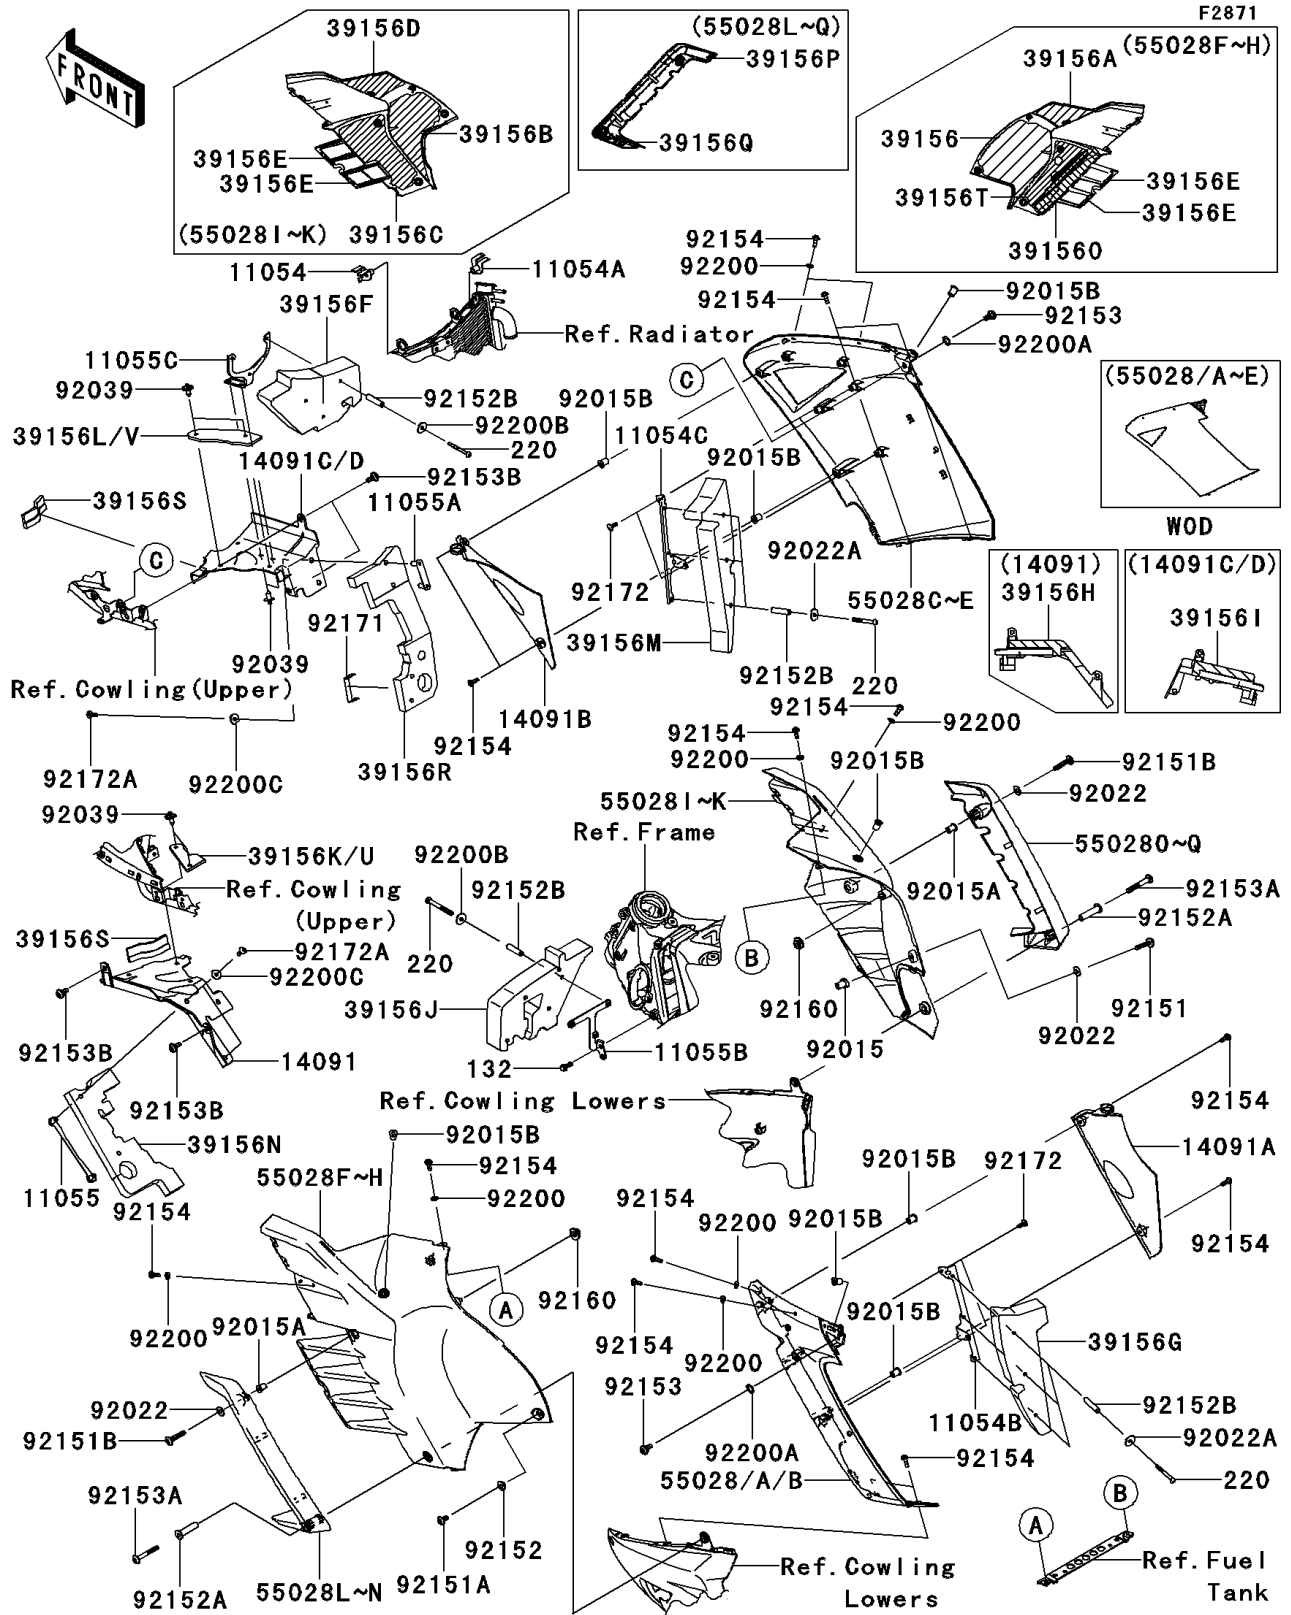

2008 Concours® 14 ABS PARTS DIAGRAM

Cowling(Center)

2008 Concours® 14 ABS PARTS LIST

Cowling(Center)

ITEM NAME	PART NUMBER	QUANTITY
BRACKET,HEAT GUARD,LH (Ref # 11054)	11054-1811	1
BRACKET,HEAT GUARD,RH (Ref # 11054A)	11054-1812	1
BRACKET,SIDE COWLING,LH (Ref # 11054B)	11054-1993	1
BRACKET,SIDE COWLING,RH (Ref # 11054C)	11054-1994	1
BRACKET,PAD,LH (Ref # 11055)	11055-0065	1
BRACKET,PAD,RH (Ref # 11055A)	11055-0292	1
BRACKET,HEAT GUARD,LH (Ref # 11055B)	11055-0293	1
BRACKET,HEAT GUARD,RH (Ref # 11055C)	11055-0304	1
COVER,HEAT GUARD,LH (Ref # 14091)	14091-0831	1
COVER,SHROUD,LH (Ref # 14091A)	14091-0841	1
COVER,SHROUD,RH (Ref # 14091B)	14091-0842	1
COVER,HEAT GUARD,RH (Ref # 14091C)	14091-0903	1
PAD,CNT COWLING,LH (Ref # 39156)	39156-0301	1
PAD,CNT COWLING,LH (Ref # 39156A)	39156-0304	1
PAD,CNT COWLING,RH (Ref # 39156B)	39156-0306	1
PAD,CNT COWLING,RH (Ref # 39156C)	39156-0307	1
PAD,CNT COWLING,RH (Ref # 39156D)	39156-0309	1
PAD,CNT COWLING (Ref # 39156E)	39156-0333	1
PAD,HEAT GUARD,RH,UPP (Ref # 39156F)	39156-0337	1
PAD,SIDE COWLING,LH (Ref # 39156G)	39156-0355	1
PAD,HEAT GUARD,LH (Ref # 39156H)	39156-0356	1
PAD,HEAT GUARD,RH (Ref # 39156I)	39156-0357	1
PAD,HEAT GUARD,LH,UPP (Ref # 39156J)	39156-0361	1
PAD,HEAT GUARD,LH (Ref # 39156K)	39156-0364	1
PAD,HEAT GUARD,RH (Ref # 39156L)	39156-0365	1
PAD,SIDE COWLING,RH (Ref # 39156M)	39156-0366	1
PAD,HEAT GUARD,LH (Ref # 39156N)	39156-0370	1
PAD,CNT COWLING,LH (Ref # 39156O)	39156-0371	1
PAD,HEAT GUARD (Ref # 39156P)	39156-0389	1

2008 Concours® 14 ABS PARTS LIST

Cowling(Center)

ITEM NAME	PART NUMBER	QUANTITY
CLAMP (Ref # 92171)	92171-1807	1
SCREW,TAPPING,5X16 (Ref # 92172)	92172-0238	1
SCREW,5X16 (Ref # 92172A)	92172-0322	1
WASHER,NYLONE,5.3X11.5X0.5 (Ref # 92200)	92200-0006	1
WASHER,10.4X15.9X0.5 (Ref # 92200A)	92200-0157	1
WASHER,5.5X20X1.2 (Ref # 92200B)	92200-0284	1
WASHER (Ref # 92200C)	92200-0288	1