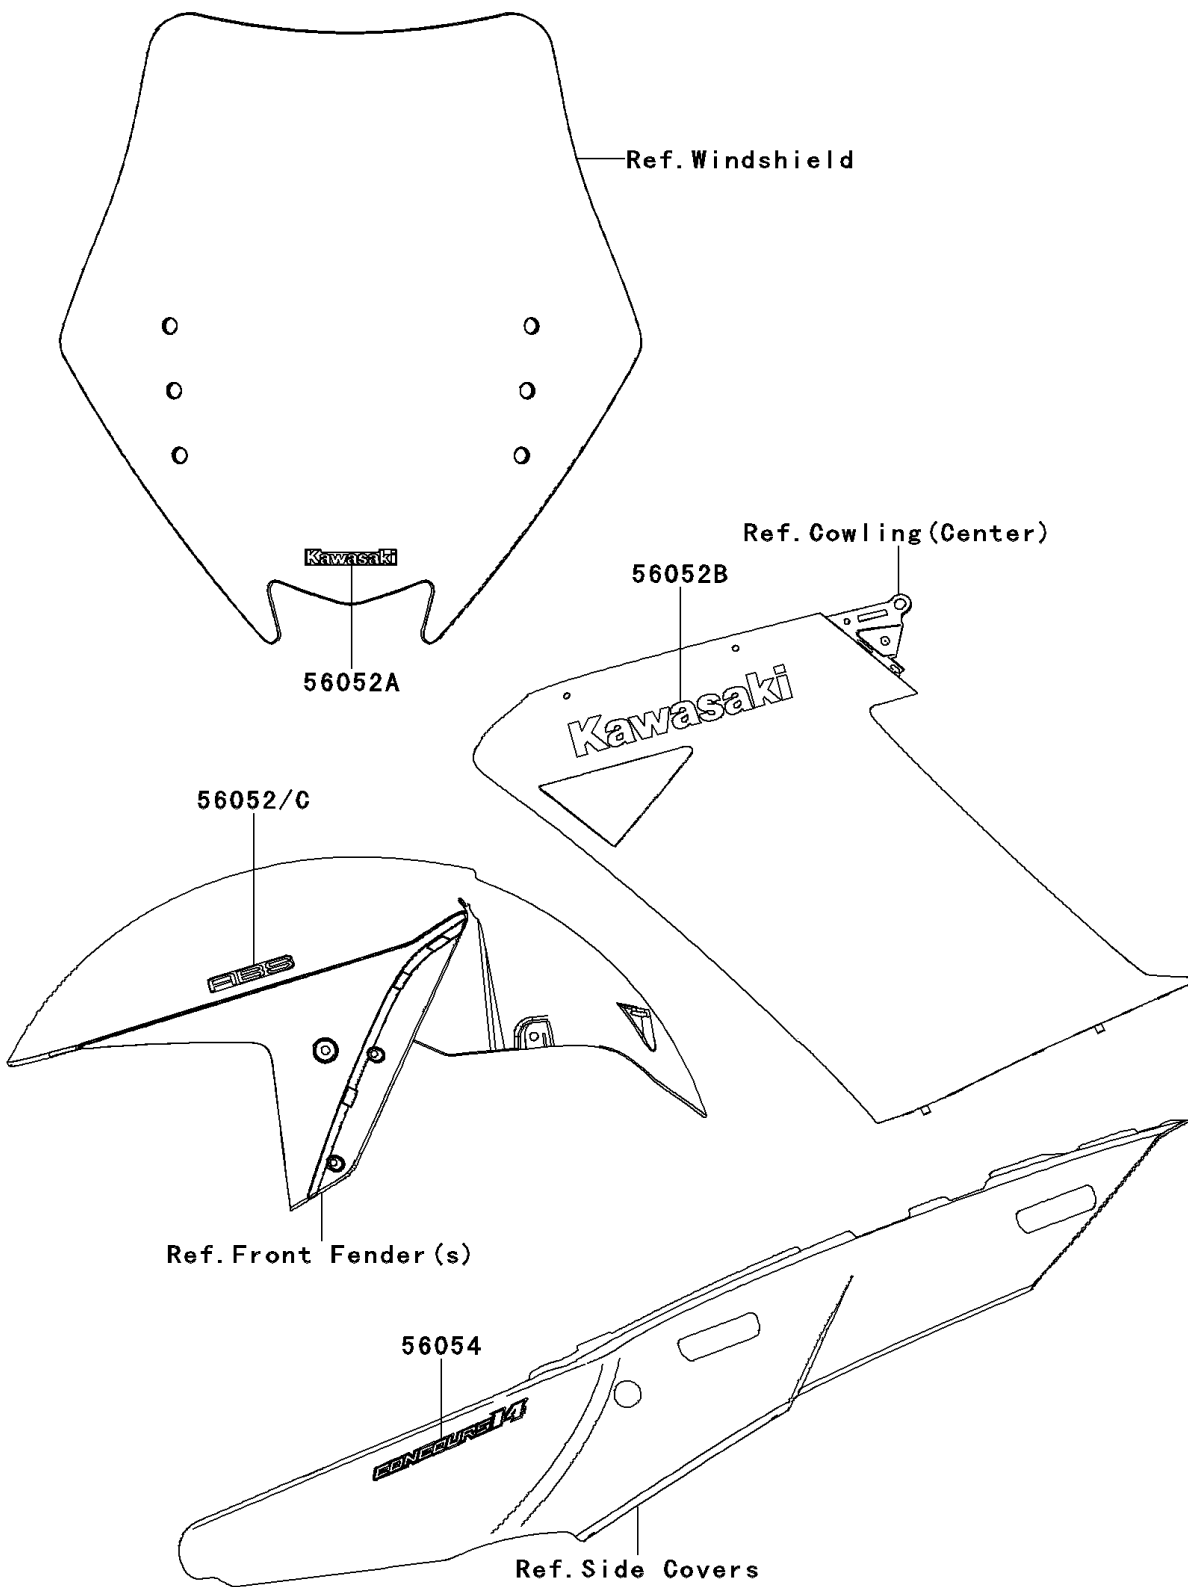

2008 Concours® 14 ABS PARTS DIAGRAM

Decals

F2861

2008 Concours® 14 ABS PARTS LIST

Decals

ITEM NAME	PART NUMBER	QUANTITY
MARK,FR FENDER,ABS (Ref # 56052)	56052-0784	1
MARK,WINDSHIELD (Ref # 56052A)	56052-0819	1
MARK,CNT COWLING,KAWASAKI (Ref # 56052B)	56052-0866	1
MARK,SEAT COVER,CONCOURS 14 (Ref # 56054)	56054-0033	1