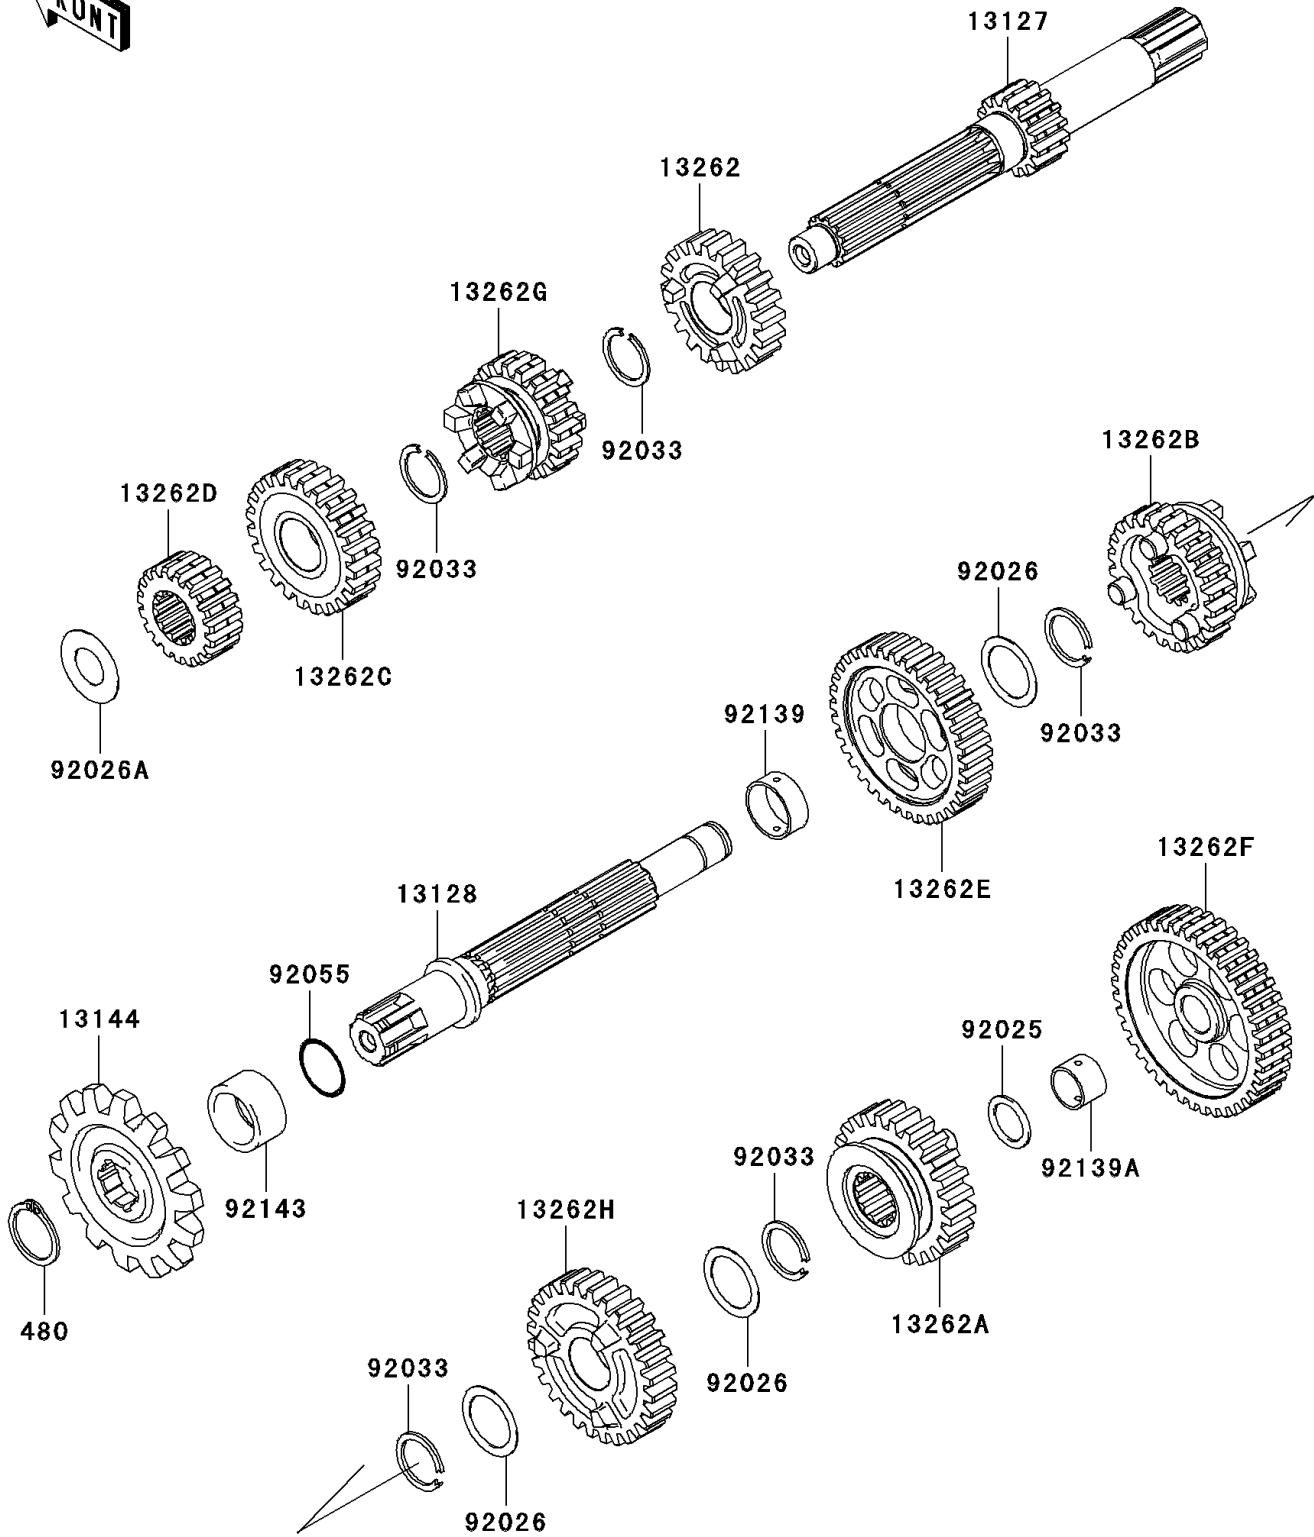

2008 KLX® 140L PARTS DIAGRAM

Transmission(B8F-B9FA)

E1361

2008 KLX® 140L PARTS LIST

Transmission(B8F-B9FA)

ITEM NAME	PART NUMBER	QUANTITY
CIRCLIP-TYPE-C,17MM (Ref # 480)	480J1700	1
SHAFT-TRANSMISSION INPUT,15T (Ref # 13127)	13127-0058	1
SHAFT-TRANSMISSION OUTPUT (Ref # 13128)	13128-1258	1
SPROCKET-OUTPUT,13T (Ref # 13144)	13144-0045	1
GEAR,INPUT 4TH,22T (Ref # 13262)	13262-0454	1
GEAR,OUTPUT 4TH,26T (Ref # 13262A)	13262-0459	1
GEAR,OUTPUT 5TH,24T (Ref # 13262B)	13262-0502	1
GEAR,INPUT 5TH,24T (Ref # 13262C)	13262-0552	1
GEAR,INPUT 2ND,19T (Ref # 13262D)	13262-0577	1
GEAR,OUTPUT 2ND,36T (Ref # 13262E)	13262-0578	1
GEAR,OUTPUT LOW,40T (Ref # 13262F)	13262-0579	1
GEAR,INPUT 3RD,19T (Ref # 13262G)	13262-0662	1
GEAR,OUTPUT 3RD,28T (Ref # 13262H)	13262-0663	1
SHIM (Ref # 92025)	92025-1280	1
SPACER,17.2X23X0.5 (Ref # 92026)	92026-1037	1
SPACER (Ref # 92026A)	92026-1610	1
RING-SNAP,17MM (Ref # 92033)	92033-1060	1
RING-O,16.8X1.9 (Ref # 92055)	92055-0151	1
BUSHING (Ref # 92139)	92139-0001	1
BUSHING (Ref # 92139A)	92139-0002	1
COLLAR,SPROCKET (Ref # 92143)	92143-1680	1