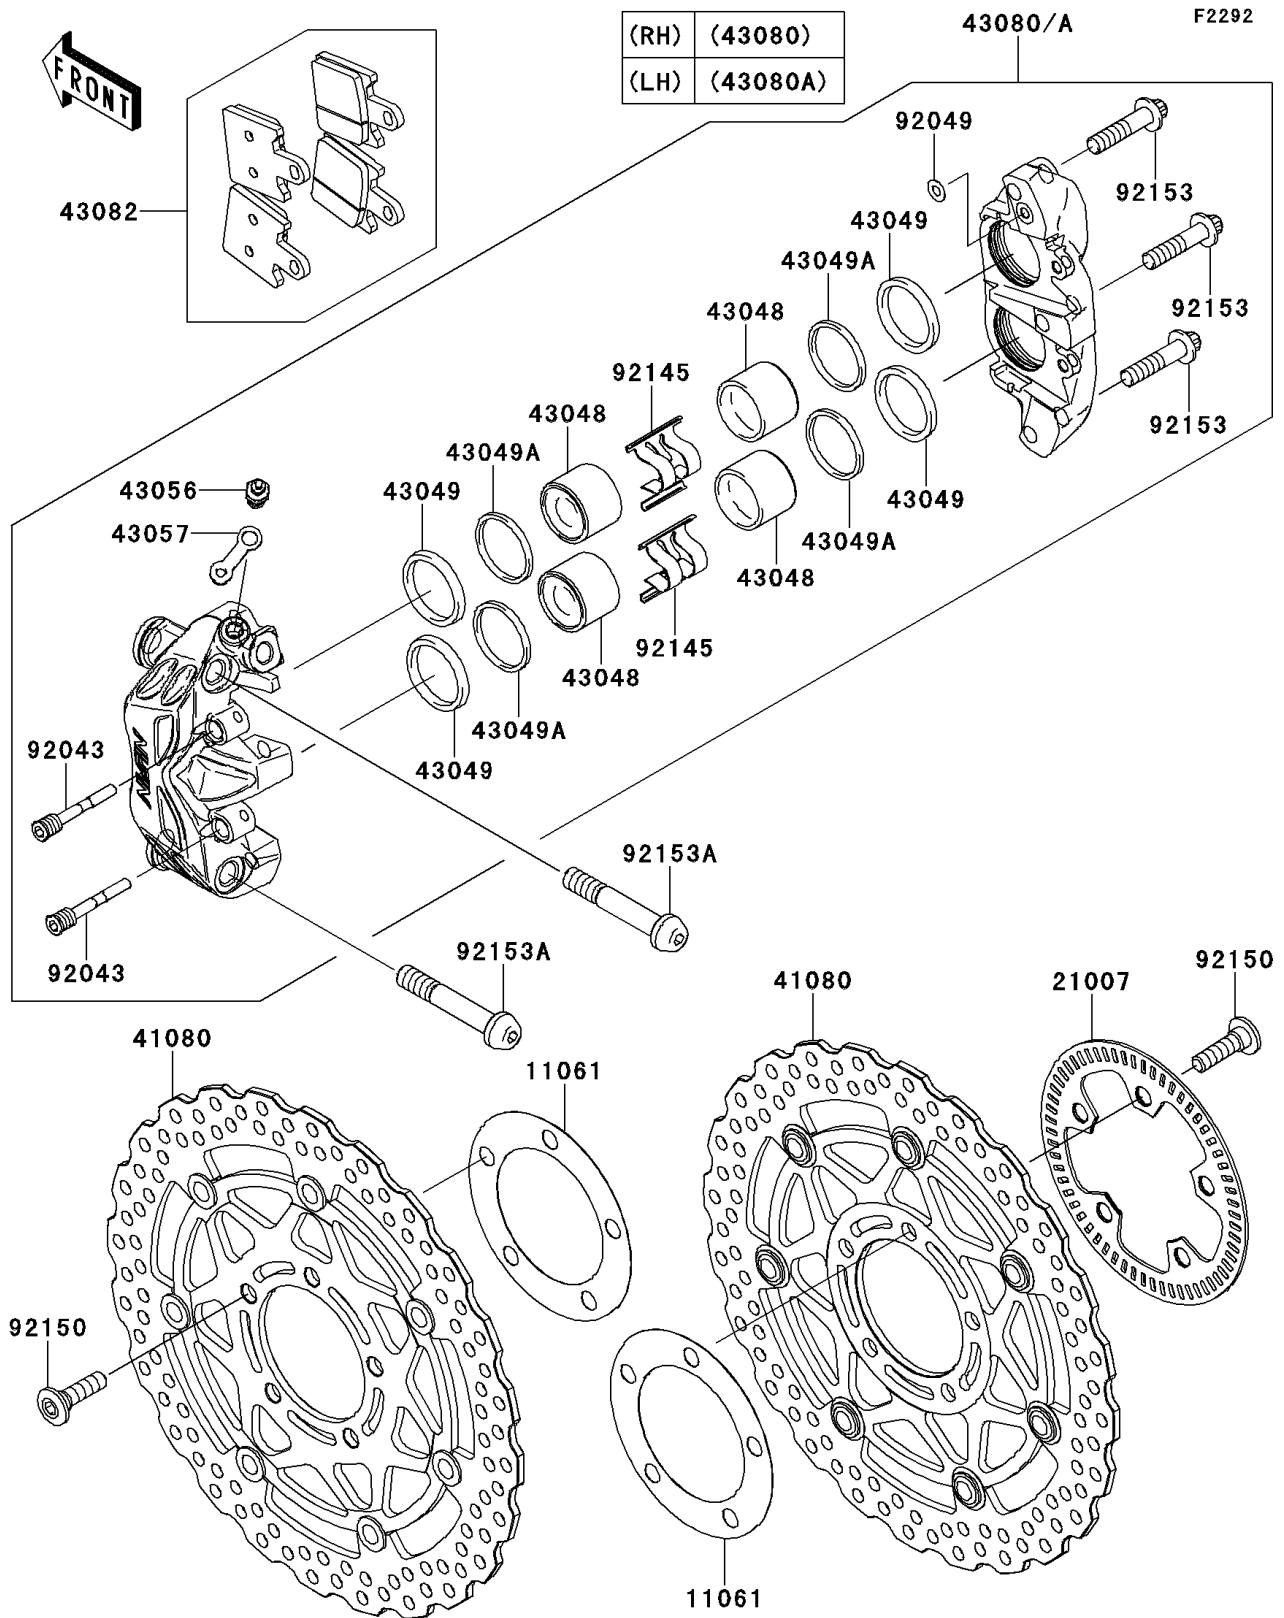

2008 Concours® 14 ABS PARTS DIAGRAM

Front Brake

2008 Concours® 14 ABS PARTS LIST

Front Brake

| ITEM NAME | PART NUMBER | QUANTITY |
|--|---------------|----------|
| GASKET,DISC PLATE (Ref # 11061) | 11061-0029 | 1 |
| ROTOR,SENSOR,FR (Ref # 21007) | 21007-0068 | 1 |
| DISC,FR,HOUSING BLACK+DISC SIL (Ref # 41080) | 41080-0102-5C | 1 |
| PISTON-CALIPER (Ref # 43048) | 43048-0005 | 1 |
| PACKING (Ref # 43049) | 43049-0006 | 1 |
| PACKING (Ref # 43049A) | 43049-0007 | 1 |
| BREATHER (Ref # 43056) | 43056-1055 | 1 |
| CAP-BREATHER (Ref # 43057) | 43057-1001 | 1 |
| CALIPER-SUB-ASSY,FR,RH,BLACK (Ref # 43080) | 43080-0046-DJ | 1 |
| CALIPER-SUB-ASSY,FR,LH,BLACK (Ref # 43080A) | 43080-0047-DJ | 1 |
| PAD-ASSY-BRAKE (Ref # 43082) | 43082-0071 | 1 |
| PIN,PAD (Ref # 92043) | 92043-0105 | 1 |
| SEAL-OIL (Ref # 92049) | 92049-1448 | 1 |
| SPRING,PAD (Ref # 92145) | 92145-0436 | 1 |
| BOLT,SOCKET,8X30 (Ref # 92150) | 92150-1771 | 1 |
| BOLT,TORX,8X38 (Ref # 92153) | 92153-1093 | 1 |
| BOLT,SOCKET,10X60 (Ref # 92153A) | 92153-1837 | 1 |