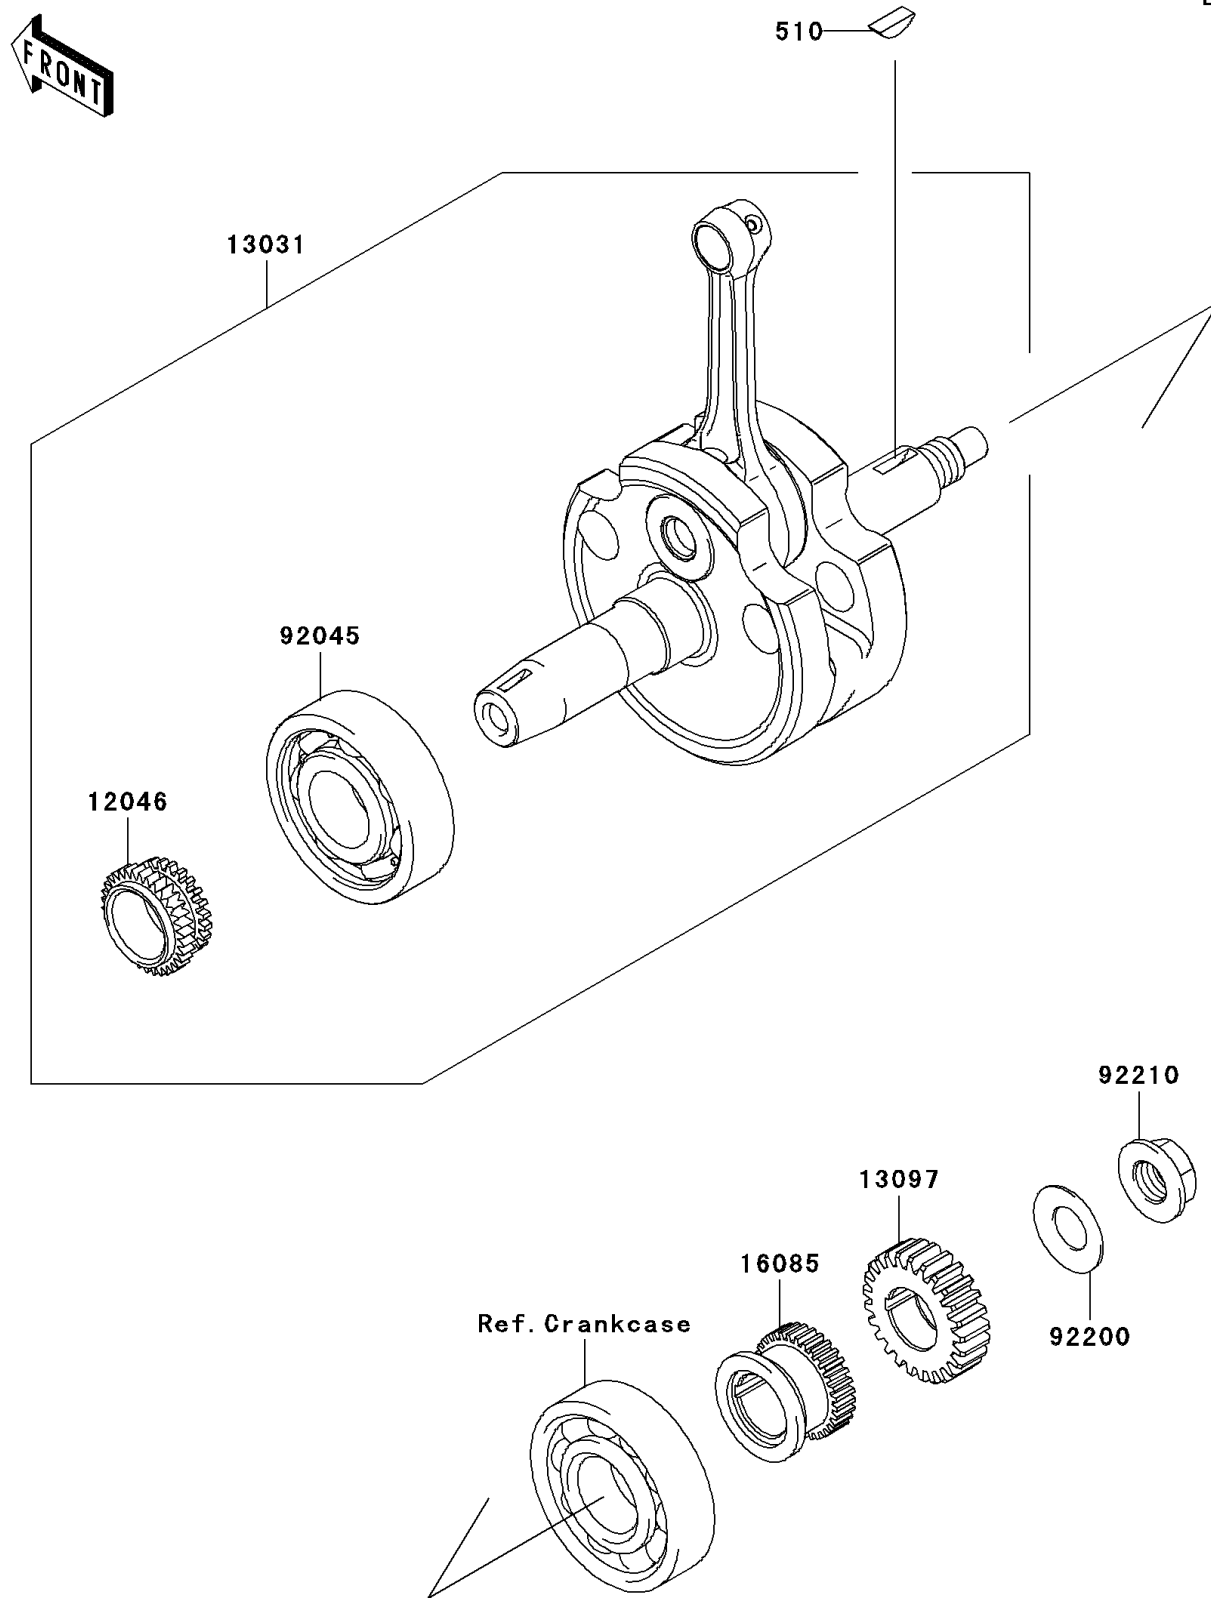

## 2008 KLX® 140L PARTS DIAGRAM

Crankshaft

E1321

## 2008 KLX® 140L PARTS LIST

Crankshaft

ITEM NAME	PART NUMBER	QUANTITY
KEY-WOODRUFF (Ref # 510)	510A4200	1
SPROCKET,18T (Ref # 12046)	12046-0061	1
CRANKSHAFT-COMP (Ref # 13031)	13031-0102	1
GEAR-PRIMARY SPUR,25T (Ref # 13097)	13097-0076	1
GEAR,21T (Ref # 16085)	16085-0118	1
BEARING-BALL (Ref # 92045)	92045-0018	1
WASHER,14.2X28X1.5 (Ref # 92200)	92200-0217	1
NUT,14MM,LEFT HANDED (Ref # 92210)	92210-0216	1