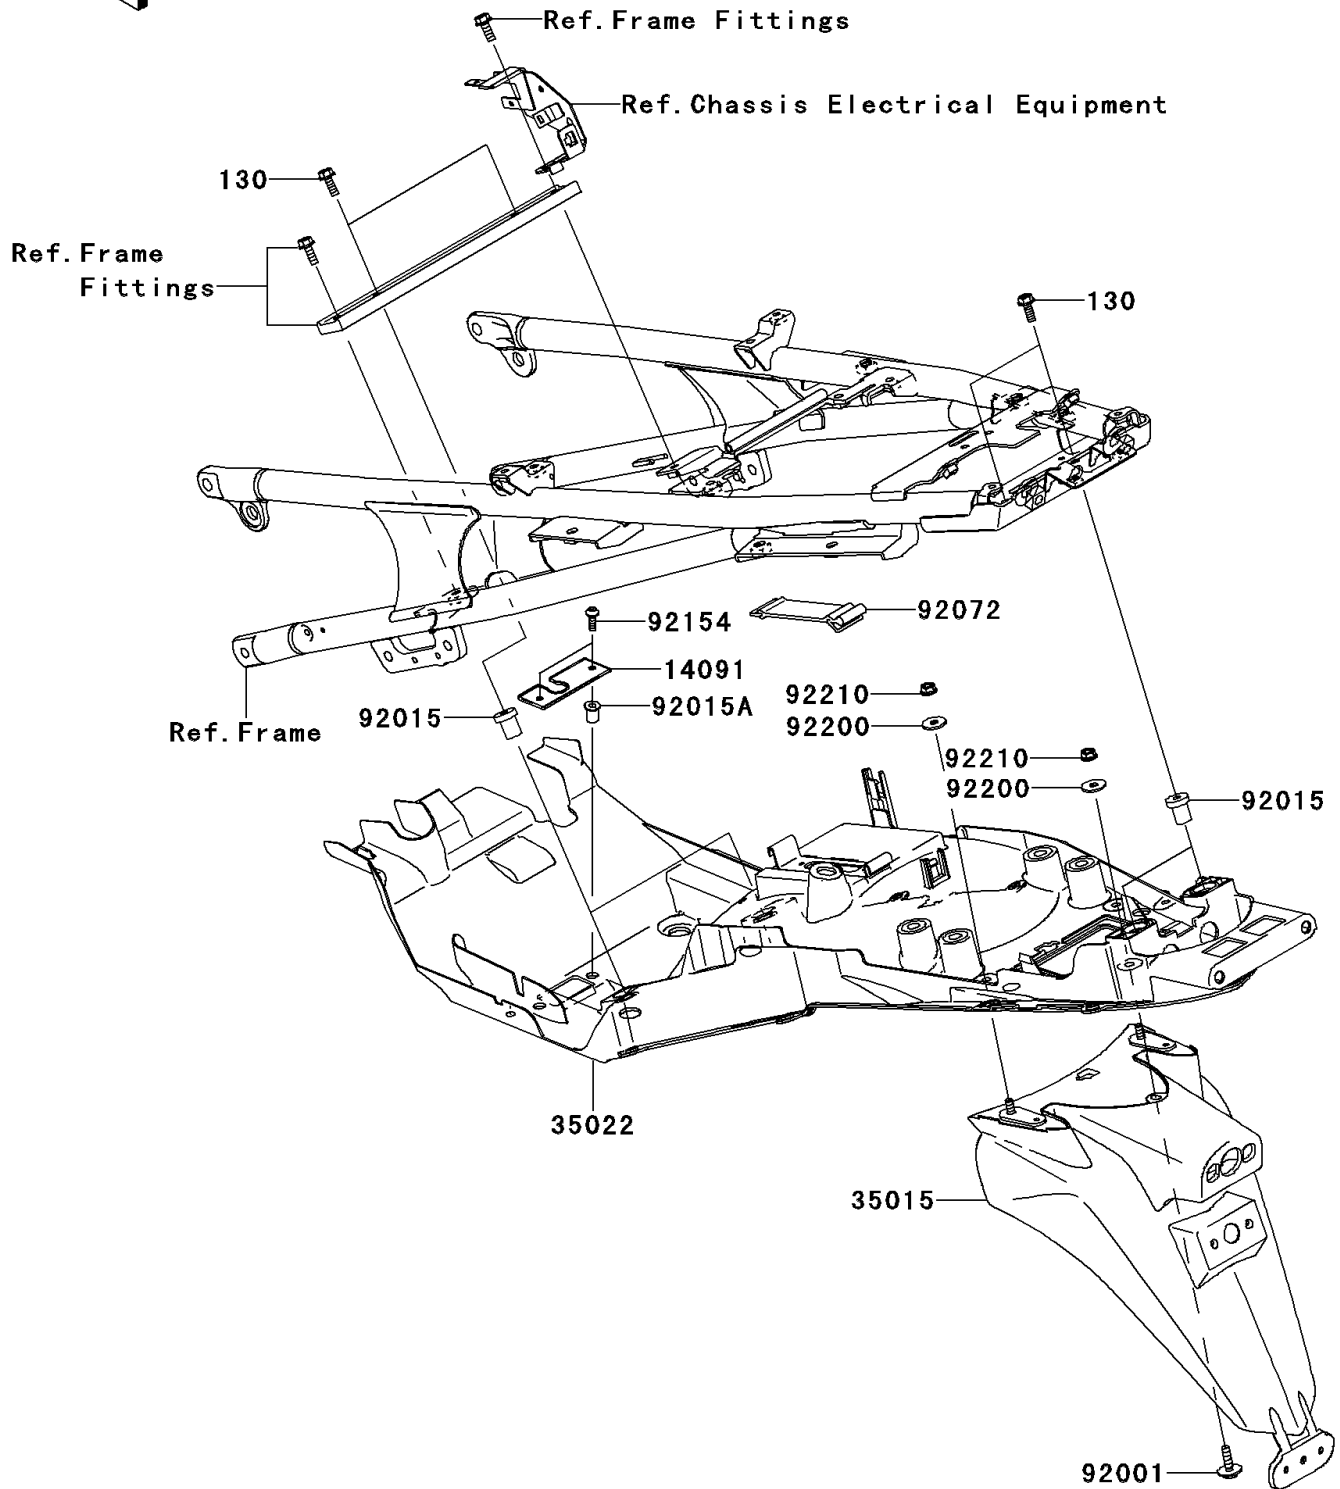

2008 Concours® 14 ABS PARTS DIAGRAM

Rear Fender(s)

F2172

2008 Concours® 14 ABS PARTS LIST

Rear Fender(s)

ITEM NAME	PART NUMBER	QUANTITY
BOLT-FLANGED,6X25 (Ref # 130)	130BA0625	1
COVER,REGULATOR HARNESS (Ref # 14091)	14091-0813	1
FLAP-COMP (Ref # 35015)	35015-0015	1
FENDER-COMP-REAR,FR (Ref # 35022)	35022-0048	1
BOLT,UPSET-WP,6X22 (Ref # 92001)	92001-1774	1
NUT,RUBBER,6MM (Ref # 92015)	92015-1692	1
NUT,WELL,5MM (Ref # 92015A)	92015-1757	1
BAND (Ref # 92072)	92072-1044	1
BOLT,SOCKET,5X16 (Ref # 92154)	92154-0209	1
WASHER,6.5X20X1.6 (Ref # 92200)	92200-0283	1
NUT,LOCK,FLANGED,6MM (Ref # 92210)	92210-0303	1