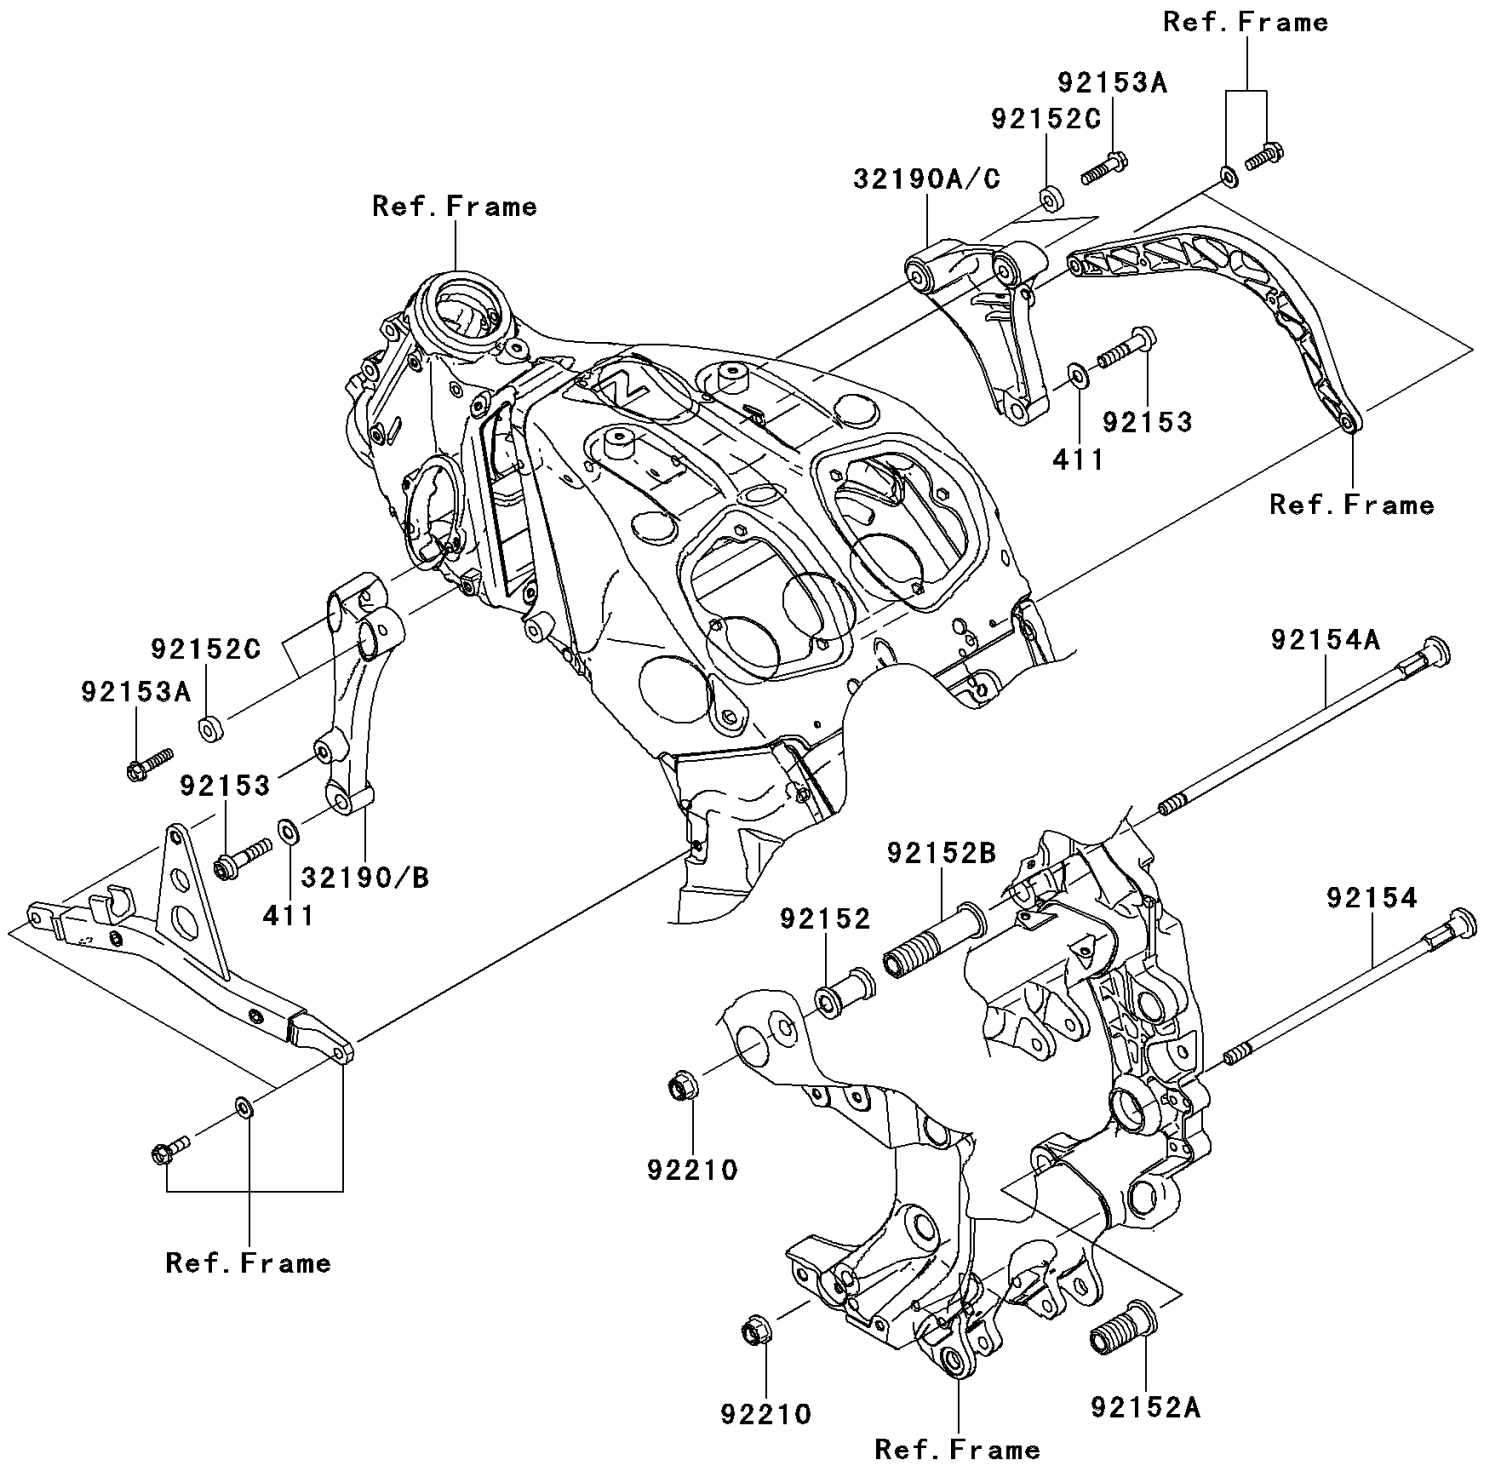

## 2008 Concours® 14 ABS PARTS DIAGRAM

Engine Mount

F2122

## 2008 Concours® 14 ABS PARTS LIST

Engine Mount

ITEM NAME	PART NUMBER	QUANTITY
WASHER-PLAIN,10MM (Ref # 411)	411AA1000	1
BRACKET-ENGINE,FR,LH (Ref # 32190)	32190-0205	1
BRACKET-ENGINE,FR,RH (Ref # 32190A)	32190-0206	1
COLLAR,L=43.2 (Ref # 92152)	92152-0368	1
COLLAR,ADJUST,RR,LWR (Ref # 92152A)	92152-0370	1
COLLAR,ADJUST,RR,UPP (Ref # 92152B)	92152-0371	1
COLLAR,8.8X20X7 (Ref # 92152C)	92152-0502	1
BOLT,SOCKET,10X45 (Ref # 92153)	92153-1769	1
BOLT,FLANGED,8X35 (Ref # 92153A)	92153-1770	1
BOLT,SOCKET,12X268 (Ref # 92154)	92154-0089	1
BOLT,SOCKET,12X312 (Ref # 92154A)	92154-0090	1
NUT,LOCK,FLANGED,12MM (Ref # 92210)	92210-0287	1