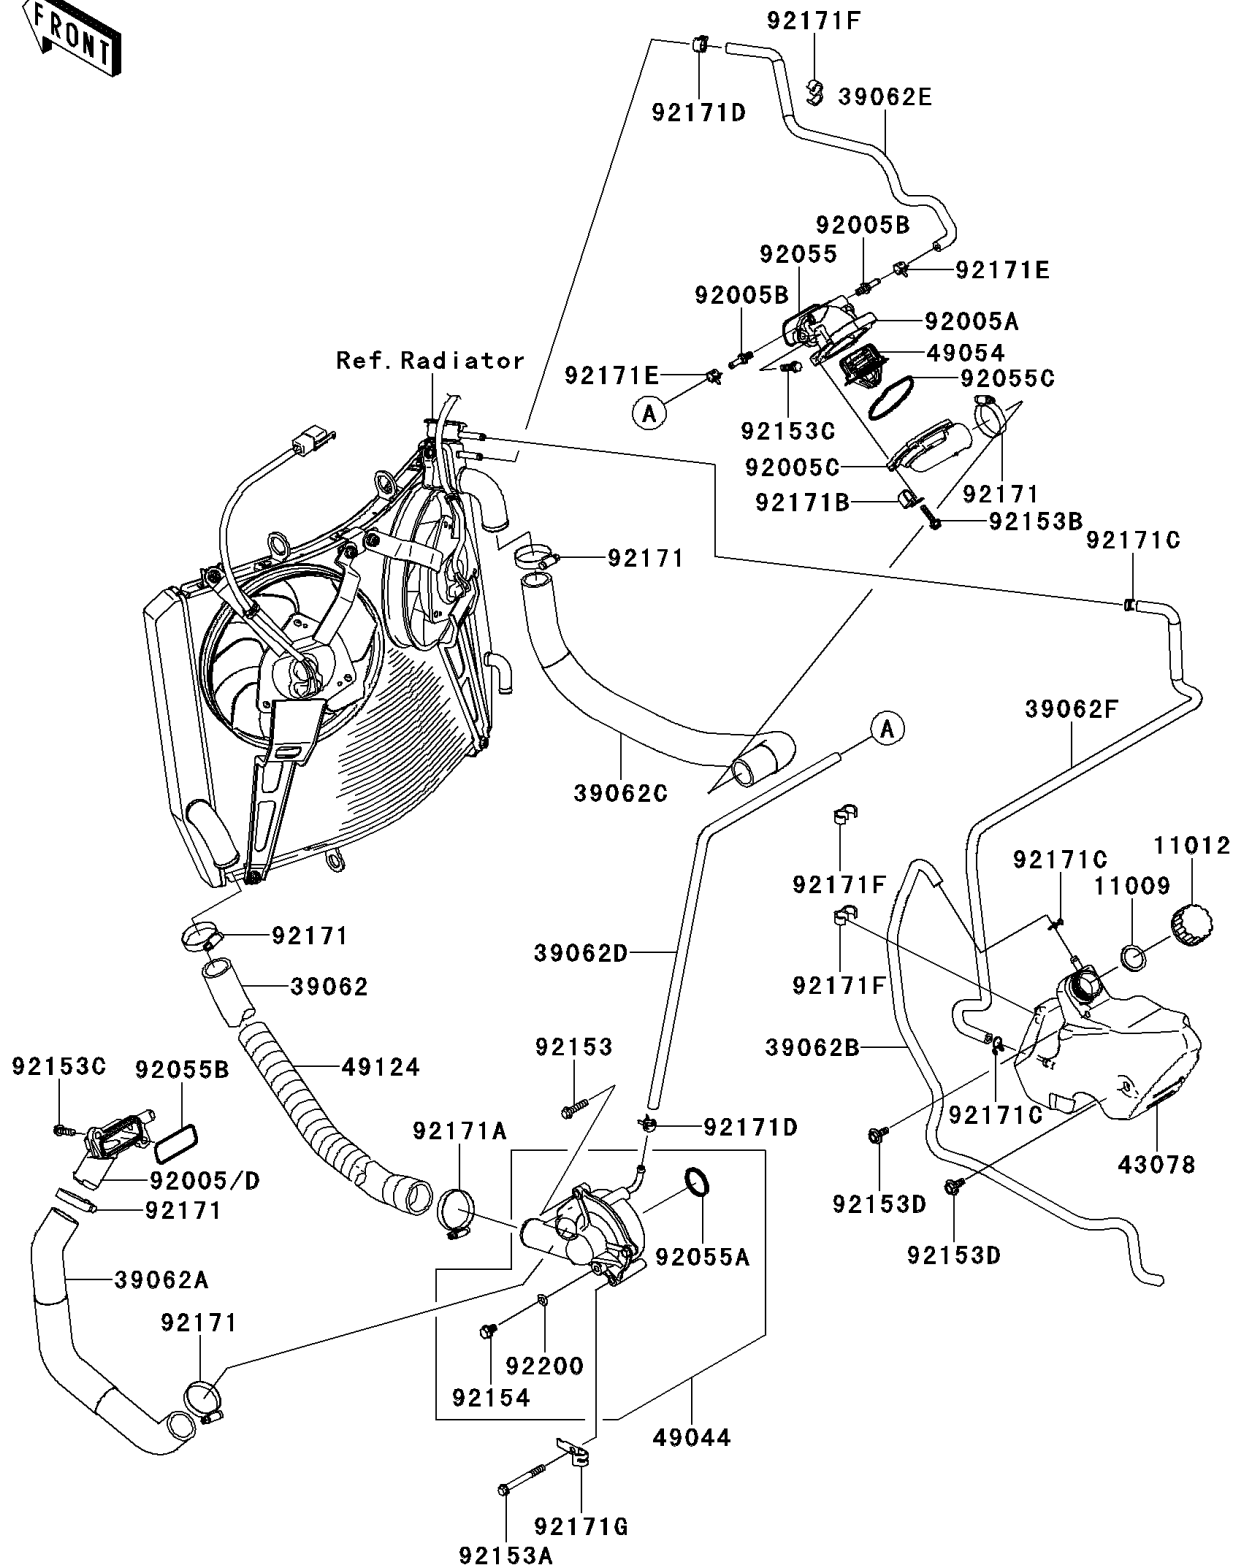

2008 Concours® 14 ABS PARTS DIAGRAM

Water Pipe

E3037

2008 Concours® 14 ABS PARTS LIST

Water Pipe

ITEM NAME	PART NUMBER	QUANTITY
GASKET,RESERVOIR TANK CAP (Ref # 11009)	11009-1145	1
CAP (Ref # 11012)	11012-1084	1
HOSE-COOLING,RAD-W/P (Ref # 39062)	39062-0113	1
HOSE-COOLING,W/P-CYL.HEAD (Ref # 39062A)	39062-0114	1
HOSE-COOLING,L=597 (Ref # 39062B)	39062-0151	1
HOSE-COOLING,CYL.HEAD-RAD. (Ref # 39062C)	39062-0169	1
HOSE-COOLING,4X10X490 (Ref # 39062D)	39062-0170	1
HOSE-COOLING,AIR VENT (Ref # 39062E)	39062-0217	1
HOSE-COOLING,L=797 (Ref # 39062F)	39062-0218	1
RESERVOIR (Ref # 43078)	43078-0047	1
PUMP-WATER (Ref # 49044)	49044-0006	1
THERMOSTAT (Ref # 49054)	49054-1067	1
SPRING-TUBE GUARD (Ref # 49124)	49124-0001	1
FITTING,CYLINDER (Ref # 92005)	92005-0045	1
FITTING,THERMO CASE (Ref # 92005A)	92005-0047	1
FITTING (Ref # 92005B)	92005-0056	1
FITTING,THERMO CAP (Ref # 92005C)	92005-0076	1
RING-O,YP 27.6 57.6 1.9 (Ref # 92055)	92055-0021	1
RING-O (Ref # 92055A)	92055-0158	1
RING-O (Ref # 92055B)	92055-1402	1
RING-O,THERMOSTAT CAP (Ref # 92055C)	92055-1699	1
BOLT,FLANGED-SMALL,6X25 (Ref # 92153)	92153-1585	1
BOLT,FLANGED-SMALL,6X55 (Ref # 92153A)	92153-1586	1
BOLT,FLANGED,5X18 (Ref # 92153B)	92153-1588	1
BOLT,FLANGED-SMALL,6X20 (Ref # 92153C)	92153-1589	1
BOLT,UPSET-WP,6X16 (Ref # 92153D)	92153-1939	1
BOLT,DRAIN (Ref # 92154)	92154-0184	1
CLAMP (Ref # 92171)	92171-0179	1
CLAMP (Ref # 92171A)	92171-0180	1

2008 Concours® 14 ABS PARTS LIST

Water Pipe

ITEM NAME	PART NUMBER	QUANTITY
CLAMP (Ref # 92171B)	92171-0534	1
CLAMP (Ref # 92171C)	92171-0718	1
CLAMP (Ref # 92171D)	92171-0719	1
CLAMP (Ref # 92171E)	92171-0720	1
CLAMP (Ref # 92171F)	92171-1184	1
CLAMP (Ref # 92171G)	92171-1705	1
WASHER,DRAIN (Ref # 92200)	92200-0498	1