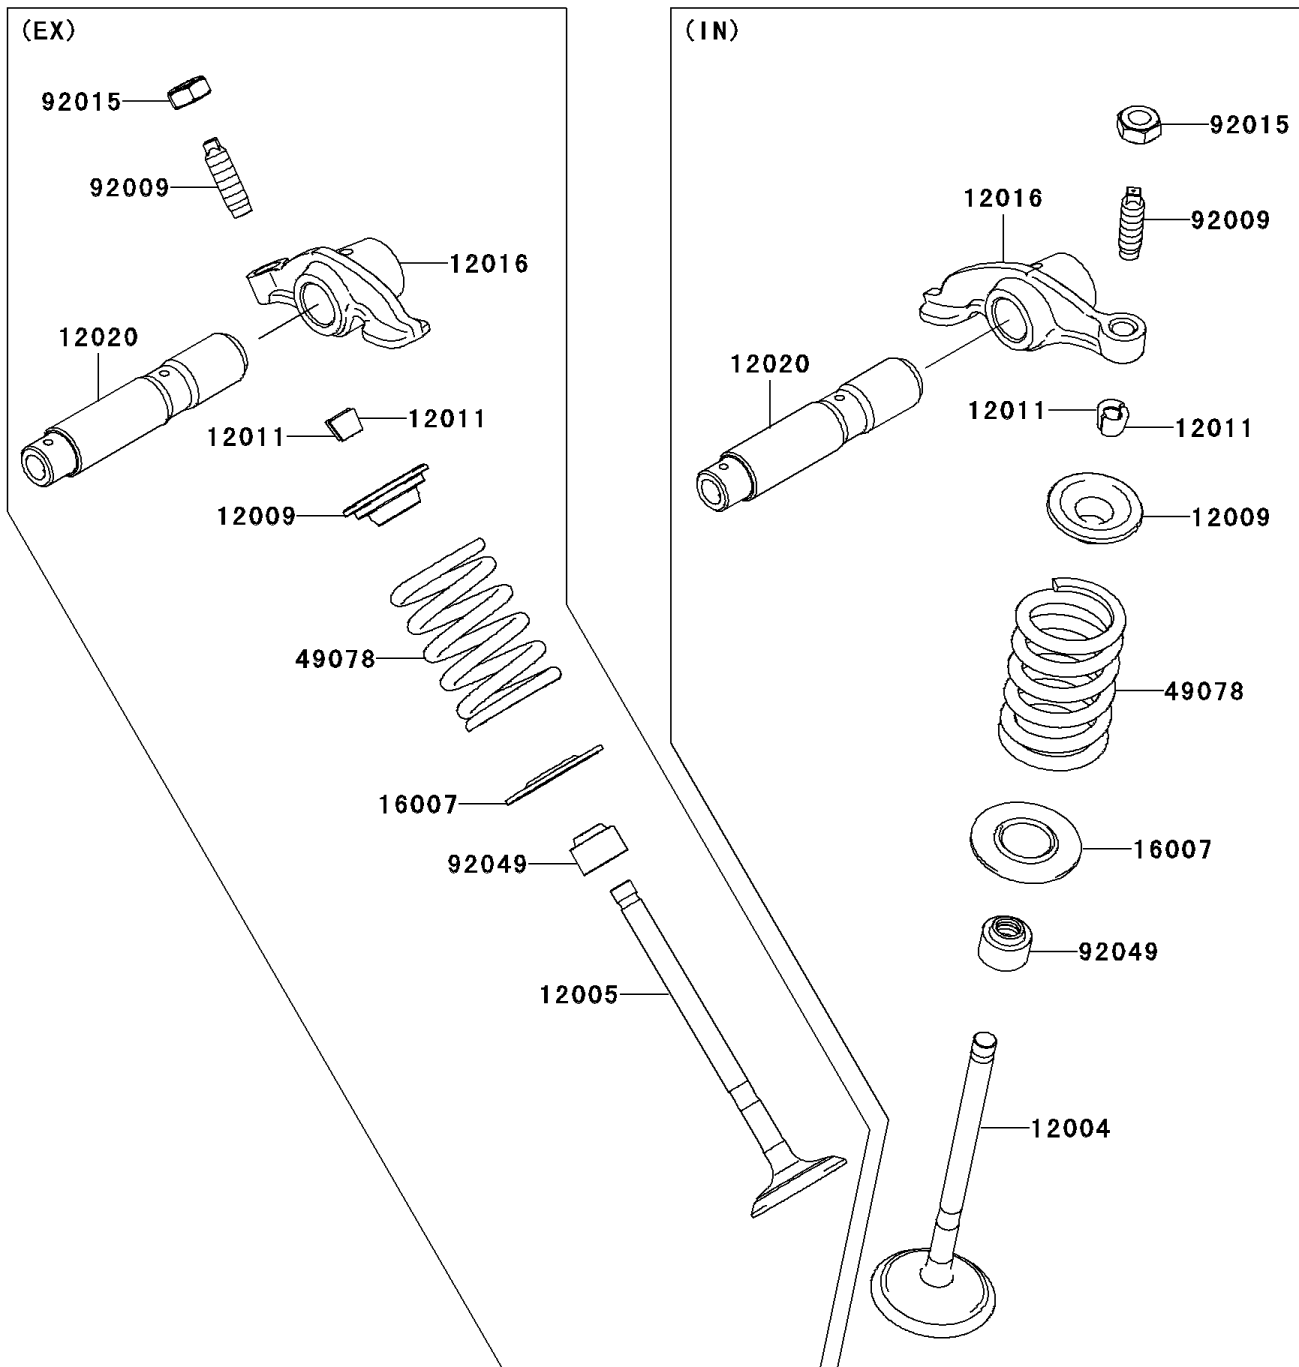

## 2008 KLX® 140L PARTS DIAGRAM

Valve(s)

E1210

## 2008 KLX® 140L PARTS LIST

Valve(s)

ITEM NAME	PART NUMBER	QUANTITY
VALVE-INTAKE (Ref # 12004)	12004-0031	1
VALVE-EXHAUST (Ref # 12005)	12005-0048	1
RETAINER-VALVE SPRING (Ref # 12009)	12009-0018	1
COLLET (Ref # 12011)	12011-1051	1
ARM-ROCKER (Ref # 12016)	12016-0026	1
SHAFT-ROCKER (Ref # 12020)	12020-0007	1
SEAT-SPRING (Ref # 16007)	16007-1223	1
SPRING-ENGINE VALVE (Ref # 49078)	49078-0064	1
SCREW,VALVE ADJUST (Ref # 92009)	92009-1109	1
NUT,VALVE ADJUST LOCK (Ref # 92015)	92015-1137	1
SEAL-OIL (Ref # 92049)	92049-1603	1