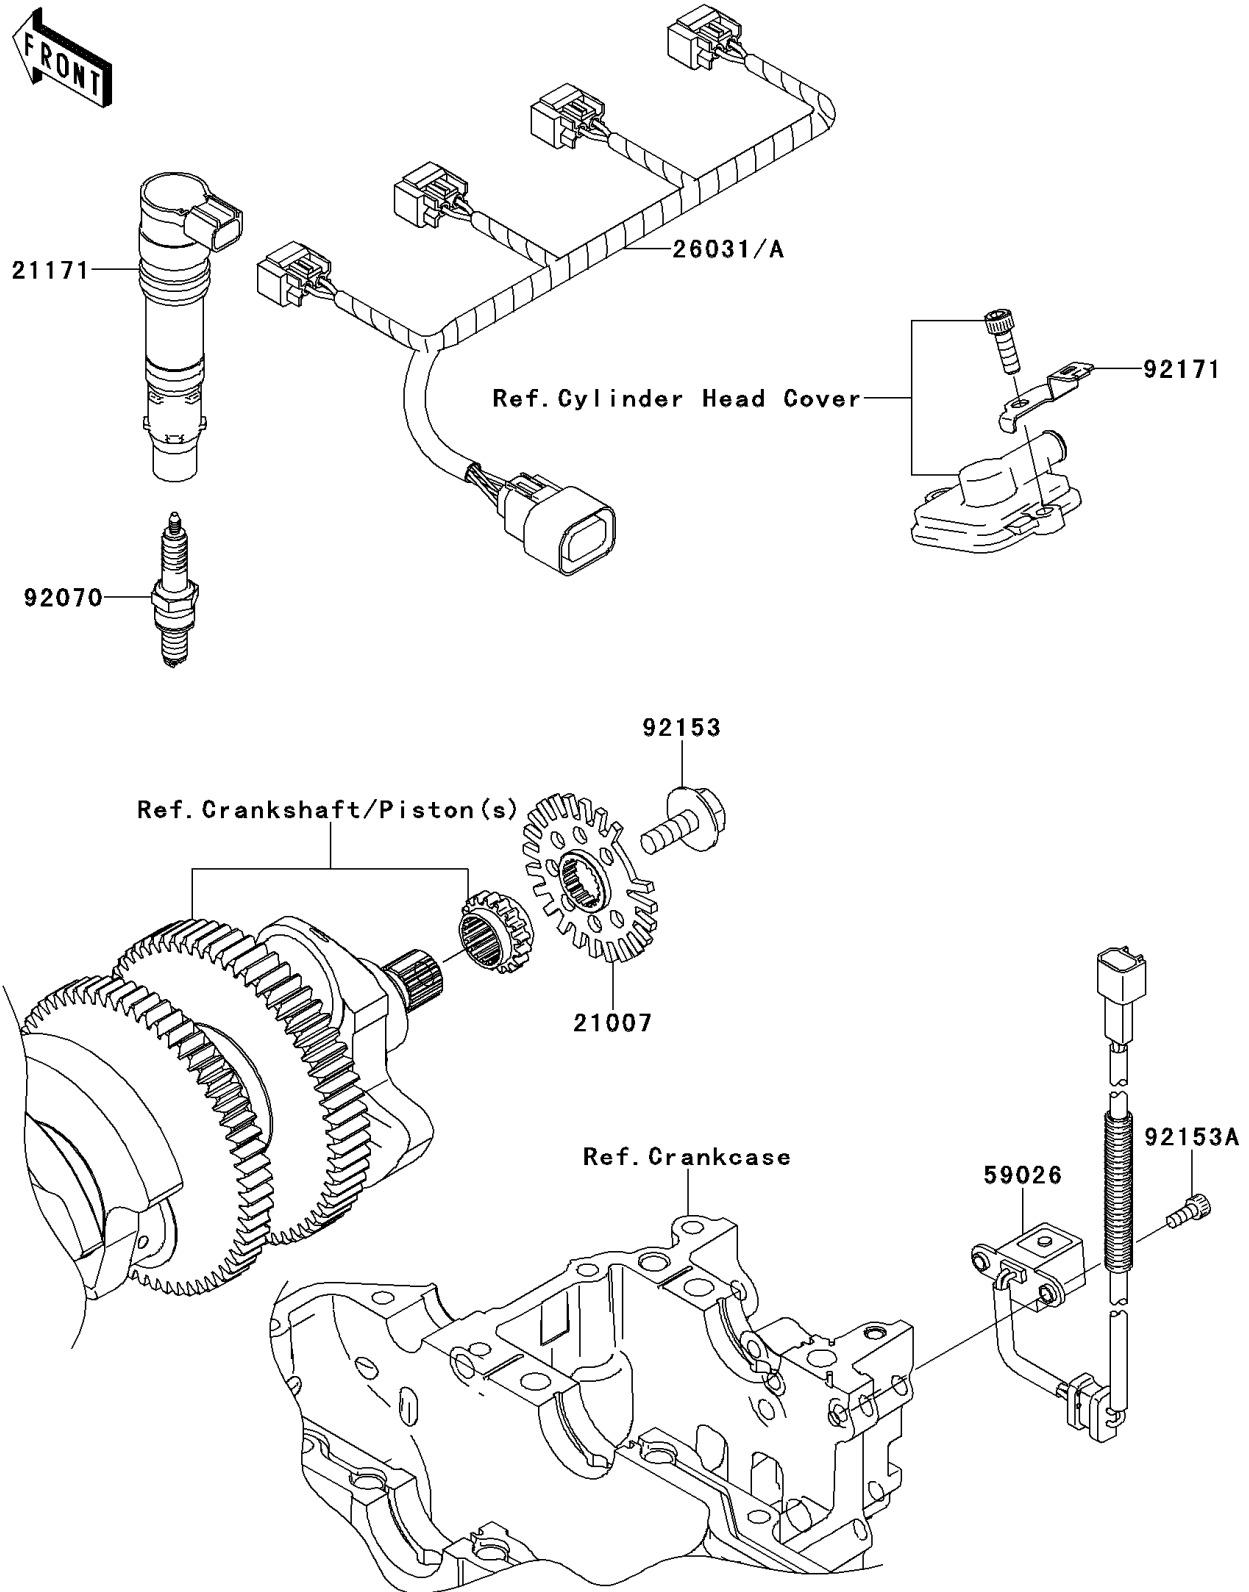

2008 Concoors® 14 ABS PARTS DIAGRAM

Ignition System

E1830

2008 Concours® 14 ABS PARTS LIST

Ignition System

ITEM NAME	PART NUMBER	QUANTITY
ROTOR (Ref # 21007)	21007-0066	1
COIL-ASSY-IGNITION (Ref # 21171)	21171-0005	1
HARNESS,SUB (Ref # 26031)	26031-0467	1
COIL-PULSING (Ref # 59026)	59026-0028	1
PLUG-SPARK,CR9EIA(NGK) (Ref # 92070)	92070-0014	1
BOLT,FLANGED,8X23 (Ref # 92153)	92153-0549	1
BOLT,SOCKET,5X12 (Ref # 92153A)	92153-1293	1
CLAMP (Ref # 92171)	92171-0524	1