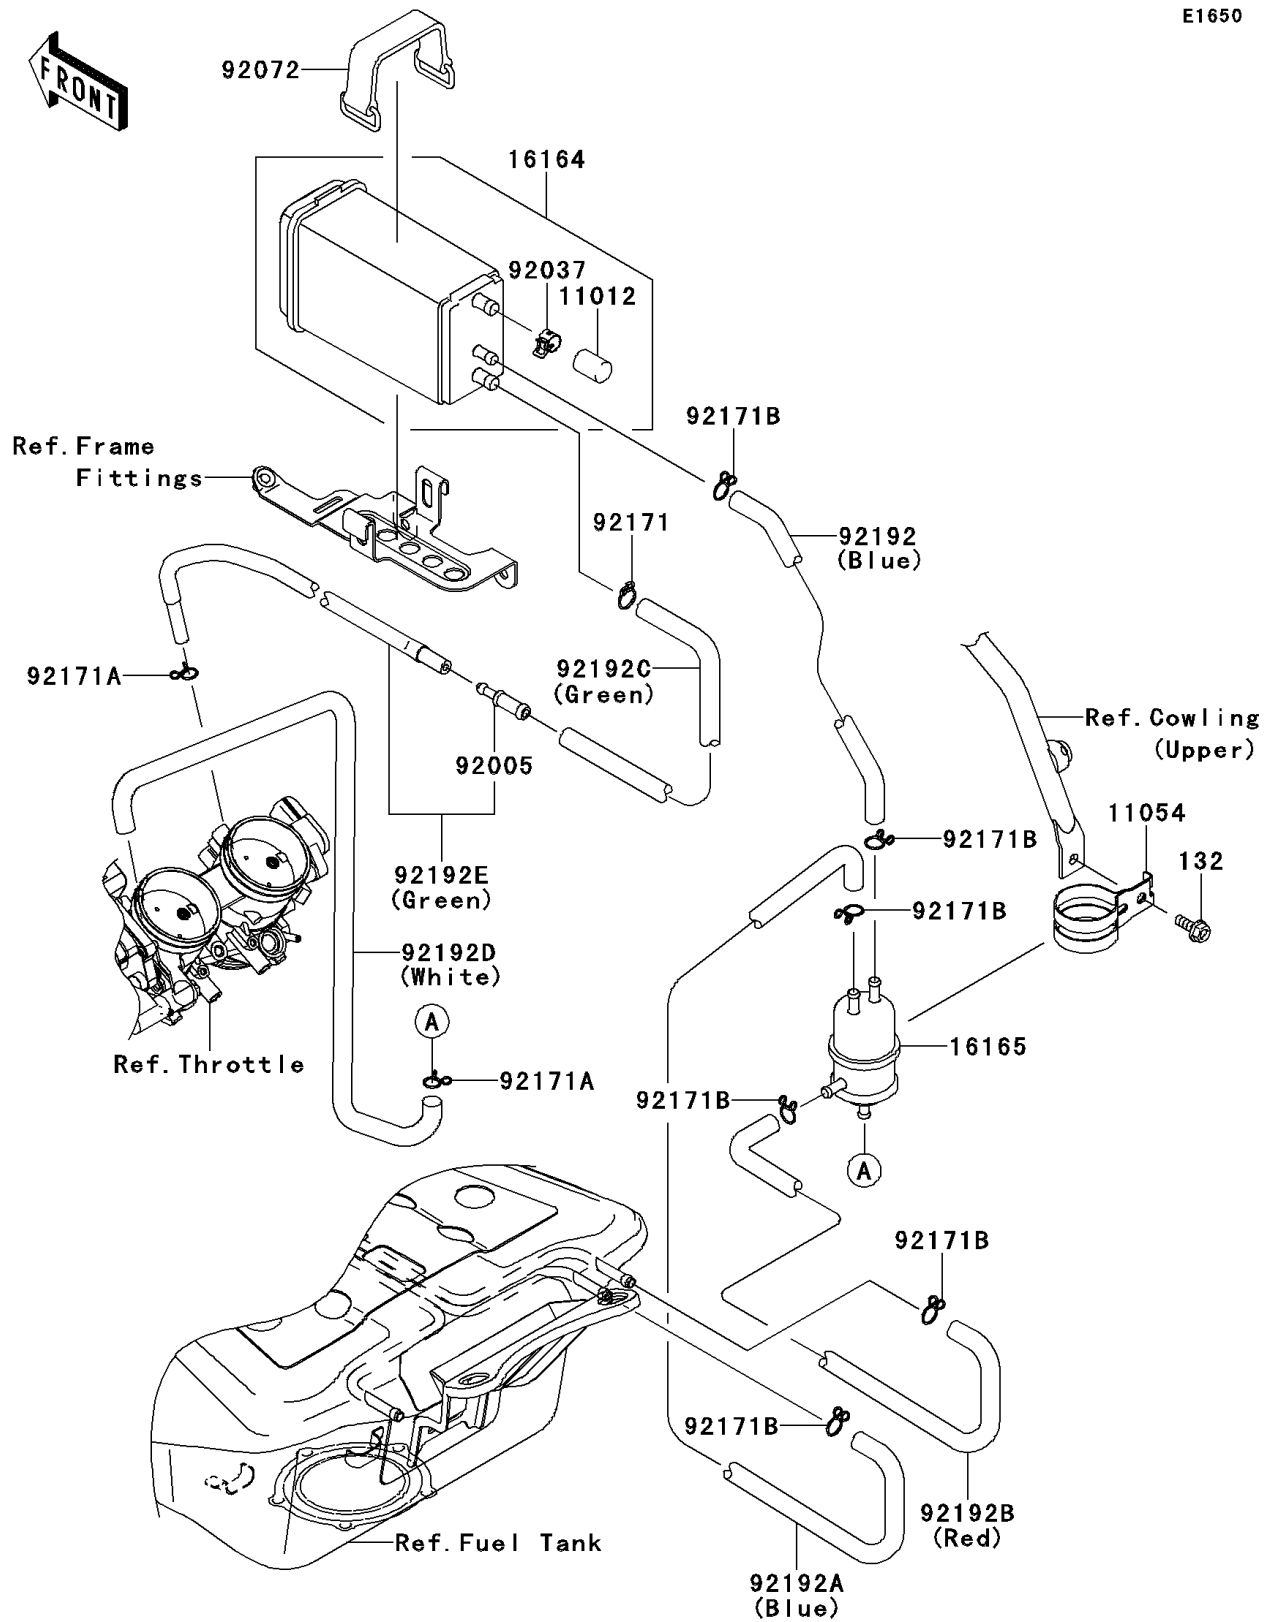

## 2008 Concours® 14 ABS PARTS DIAGRAM

Fuel Evaporative System(CA)

E1650

## 2008 Concours® 14 ABS PARTS LIST

Fuel Evaporative System(CA)

ITEM NAME	PART NUMBER	QUANTITY
BOLT-FLANGED-SMALL,6X16 (Ref # 132)	132BA0616	1
CAP,CANISTER (Ref # 11012)	11012-1388	1
BRACKET,SEPARATOR (Ref # 11054)	11054-1193	1
CANISTER (Ref # 16164)	16164-1054	1
SEPARATOR (Ref # 16165)	16165-1001	1
FITTING (Ref # 92005)	92005-0032	1
CLAMP,CANISTER (Ref # 92037)	92037-1512	1
BAND (Ref # 92072)	92072-0050	1
CLAMP (Ref # 92171)	92171-0574	1
CLAMP (Ref # 92171A)	92171-0576	1
CLAMP (Ref # 92171B)	92171-0718	1
TUBE,CANISTER-SEPARATOR,BLUE (Ref # 92192)	92192-0414	1
TUBE,SEPARATOR-TANK,BLUE (Ref # 92192A)	92192-0415	1
TUBE,TANK-SEPARATOR SIDE,RED (Ref # 92192B)	92192-0416	1
TUBE,CANISTER-FITTING,GREEN (Ref # 92192C)	92192-0417	1
TUBE,SEPARATOR-THROBO #3,WHITE (Ref # 92192D)	92192-0418	1
TUBE,THROBO #4-GRN TUBE (Ref # 92192E)	92192-0420	1