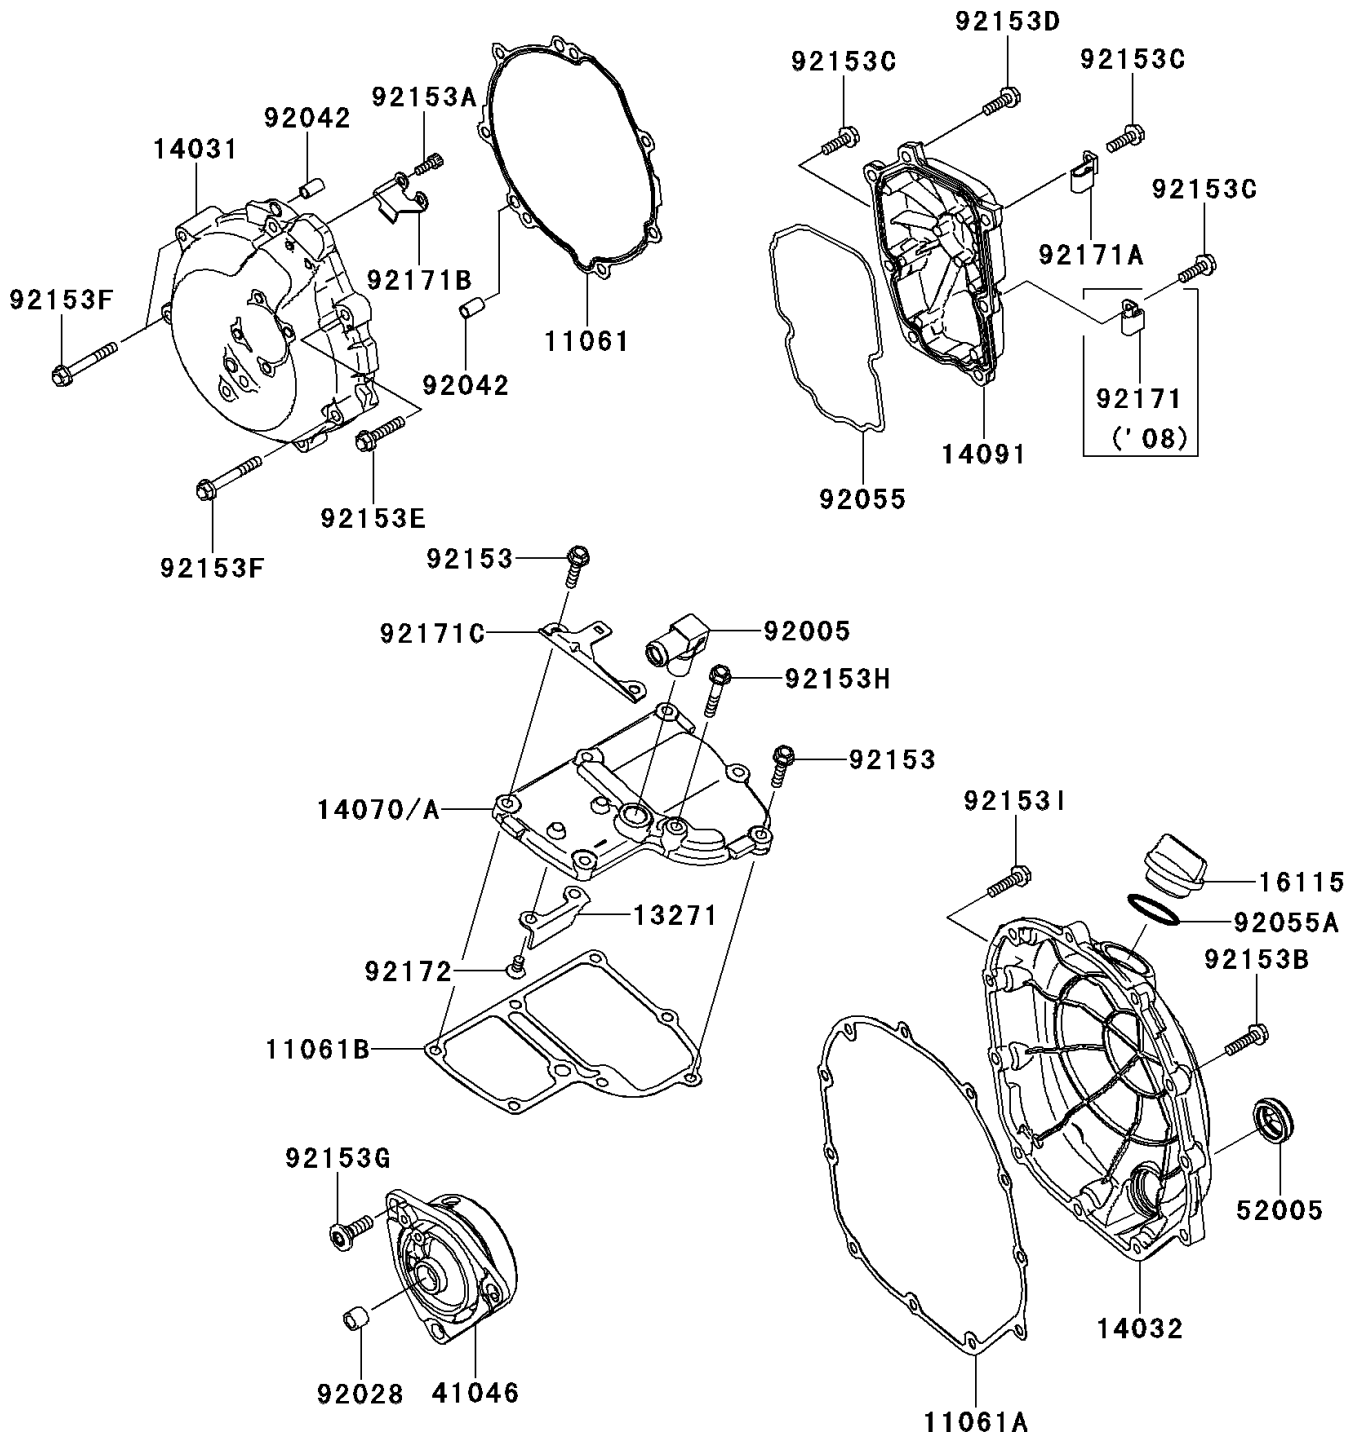

2008 Concours® 14 ABS PARTS DIAGRAM

Engine Cover(s)

E1431

2008 Concours® 14 ABS PARTS LIST

Engine Cover(s)

ITEM NAME	PART NUMBER	QUANTITY
GASKET,GENERATOR COVER (Ref # 11061)	11061-0197	1
GASKET,CLUTCH COVER (Ref # 11061A)	11061-0198	1
GASKET,BREATHER BODY (Ref # 11061B)	11061-0200	1
PLATE (Ref # 13271)	13271-0768	1
COVER-GENERATOR (Ref # 14031)	14031-0083	1
COVER-CLUTCH (Ref # 14032)	14032-0110	1
BODY-BREATHER (Ref # 14070)	14070-0003	1
COVER,PULSER (Ref # 14091)	14091-0896	1
CAP-OIL FILLER (Ref # 16115)	16115-1009	1
HOUSING-BEARING (Ref # 41046)	41046-0020	1
GAUGE (Ref # 52005)	52005-0024	1
FITTING (Ref # 92005)	92005-0044	1
BUSHING,8X12X10 (Ref # 92028)	92028-1750	1
PIN,DOWEL,6.3X8X14 (Ref # 92042)	92042-007	1
RING-O,PULSER COVER (Ref # 92055)	92055-0086	1
RING-O,31.7X2.4 (Ref # 92055A)	92055-049	1
BOLT,6X25 (Ref # 92153)	92153-1071	1
BOLT,SOCKET,5X14 (Ref # 92153A)	92153-1286	1
BOLT-FLANGED,6X25 (Ref # 92153B)	92153-1569	1
BOLT-FLANGED,6X20 (Ref # 92153C)	92153-1572	1
BOLT-FLANGED,6X20 (Ref # 92153D)	92153-1573	1
BOLT-FLANGED,6X30 (Ref # 92153E)	92153-1574	1
BOLT-FLANGED,6X45 (Ref # 92153F)	92153-1575	1
BOLT,SOCKET,8X25 (Ref # 92153G)	92153-1578	1
BOLT-FLANGED,6X35 (Ref # 92153H)	92153-1579	1
BOLT,FLANGED,6X25 (Ref # 92153I)	92153-1719	1
CLAMP (Ref # 92171)	92171-0534	1
CLAMP (Ref # 92171A)	92171-0761	1
CLAMP (Ref # 92171B)	92171-0768	1

2008 Concours® 14 ABS PARTS LIST

Engine Cover(s)

ITEM NAME	PART NUMBER	QUANTITY
CLAMP (Ref # 92171C)	92171-0769	1
SCREW-CSK-CROS,6X12 (Ref # 92172)	92172-0263	1