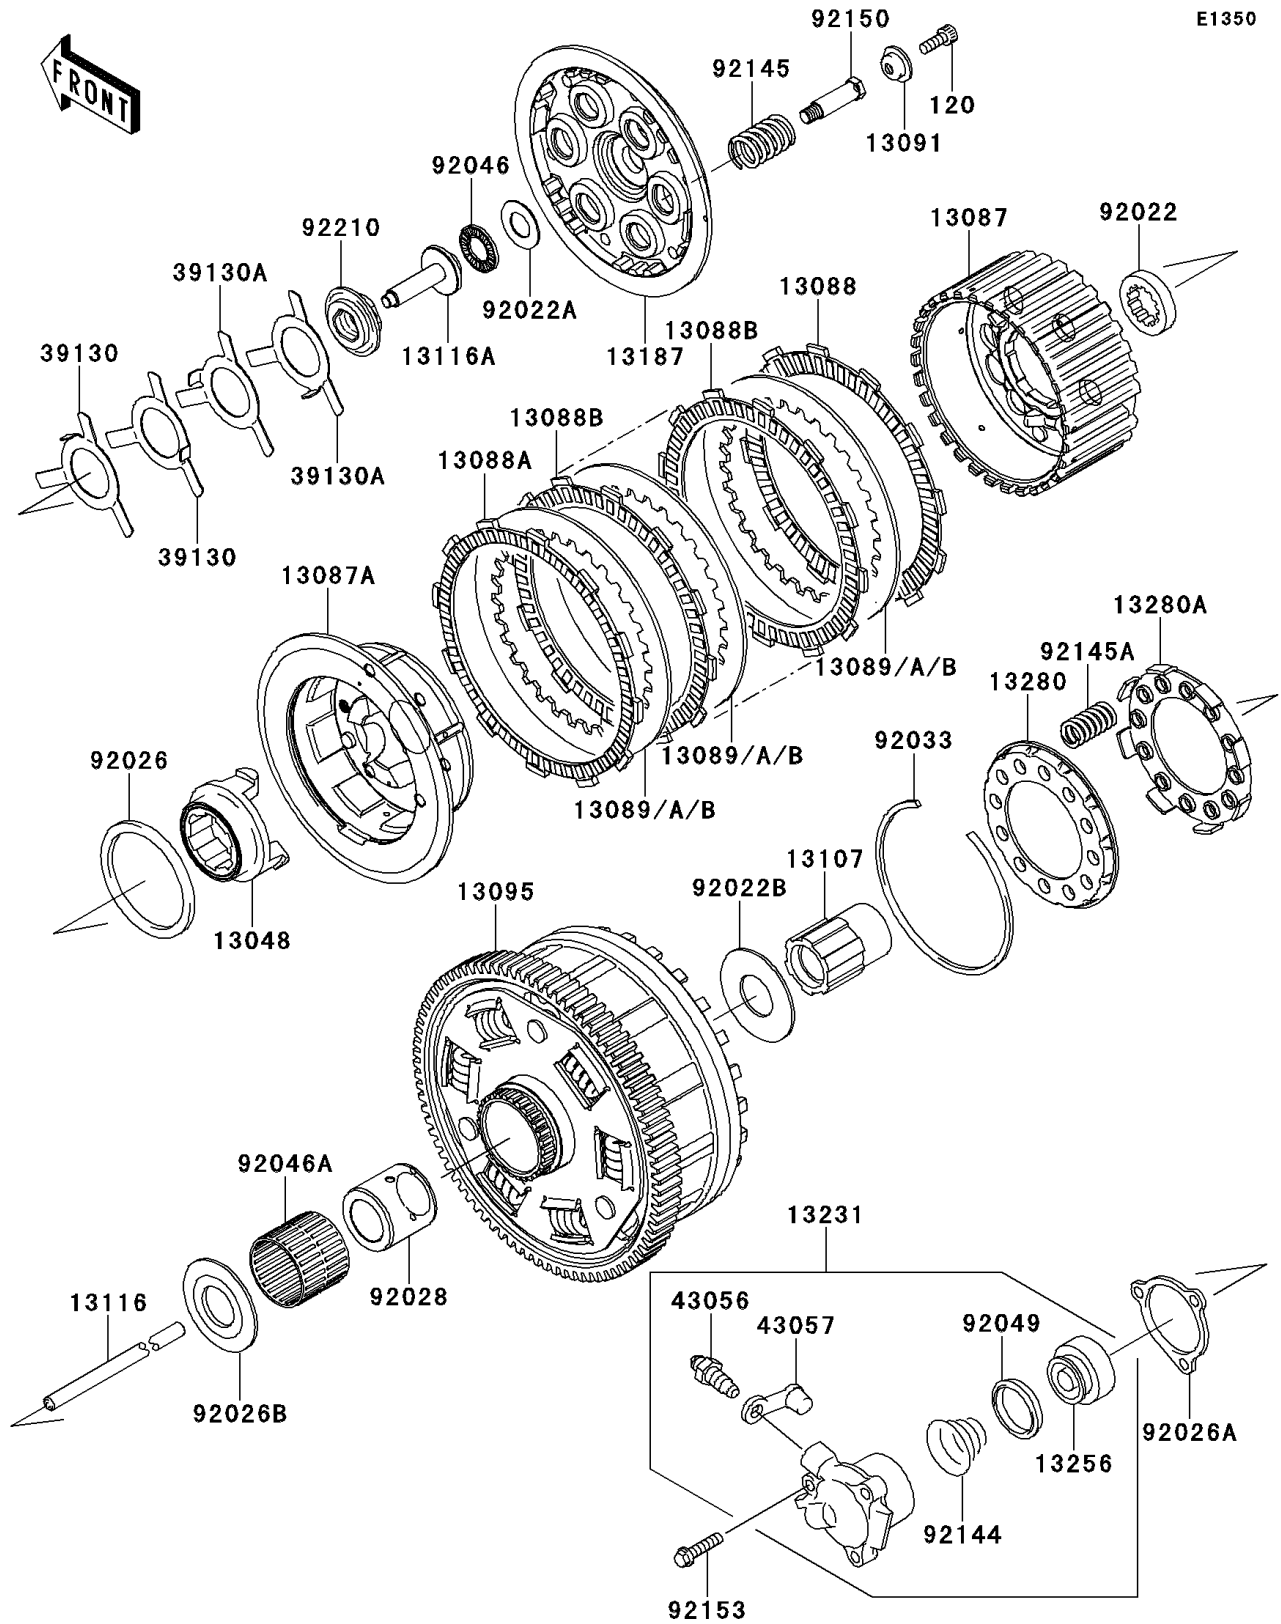

2008 Concours® 14 ABS PARTS DIAGRAM

Clutch

2008 Concours® 14 ABS PARTS LIST

Clutch

ITEM NAME	PART NUMBER	QUANTITY
CAM-DAMPER (Ref # 13048)	13048-0015	1
HUB-CLUTCH,MOVABLE (Ref # 13087)	13087-0038	1
HUB-CLUTCH,FIXED (Ref # 13087A)	13087-0044	1
PLATE-FRICTION (Ref # 13088)	13088-0031	1
PLATE-FRICTION (Ref # 13088A)	13088-0033	1
PLATE-FRICTION (Ref # 13088B)	13088-0037	1
PLATE-CLUTCH,T=2.6 (Ref # 13089)	13089-0018	1
PLATE-CLUTCH,T=2.3 (Ref # 13089A)	13089-0019	1
PLATE-CLUTCH,T=2.9 (Ref # 13089B)	13089-0020	1
HOLDER,CLUTCH SPRING (Ref # 13091)	13091-1041	1
HOUSING-COMP-CLUTCH (Ref # 13095)	13095-0084	1
SHAFT,CLUTCH (Ref # 13107)	13107-1299	1
ROD-PUSH (Ref # 13116)	13116-0022	1
ROD-PUSH,CLUTCH (Ref # 13116A)	13116-1102	1
PLATE-CLUTCH OPERATING (Ref # 13187)	13187-0012	1
RELEASE-ASSY-CLUTCH (Ref # 13231)	13231-0002	1
PISTON (Ref # 13256)	13256-0004	1
HOLDER,NO MARK (Ref # 13280)	13280-0206	1
HOLDER,ONE MARK (Ref # 13280A)	13280-0207	1
SPRING-LEAF (Ref # 39130)	39130-1078	1
SPRING-LEAF (Ref # 39130A)	39130-1079	1
BREATHER (Ref # 43056)	43056-1055	1
CAP-BREATHER (Ref # 43057)	43057-1001	1
WASHER,TOOTHED,25X40X5 (Ref # 92022)	92022-1114	1
WASHER,15.1X29X1.0 (Ref # 92022A)	92022-1463	1
WASHER,25.3X56X2.0 (Ref # 92022B)	92022-1857	1
SPACER,59X70X3.5 (Ref # 92026)	92026-1043	1
SPACER,CLUTCH RELEASE (Ref # 92026A)	92026-1263	1
SPACER (Ref # 92026B)	92026-1497	1

2008 Concours® 14 ABS PARTS LIST

Clutch

ITEM NAME	PART NUMBER	QUANTITY
BUSHING (Ref # 92028)	92028-1934	1
RING-SNAP,98.5X3.4 (Ref # 92033)	92033-0048	1
BEARING-NEEDLE,AXK1102 (Ref # 92046)	92046-1052	1
BEARING-NEEDLE (Ref # 92046A)	92046-1267	1
SEAL-OIL (Ref # 92049)	92049-0086	1
SPRING,CLUTCH RELEASE (Ref # 92144)	92144-1084	1
SPRING,15X2.7 (Ref # 92145)	92145-0440	1
SPRING (Ref # 92145A)	92145-0537	1
BOLT-SOCKET,6X16 (Ref # 120)	120Q0616	1
BOLT,CLUTCH (Ref # 92150)	92150-1477	1
BOLT-FLANGED-SMALL,6X25 (Ref # 92153)	92153-1565	1
NUT (Ref # 92210)	92210-0152	1