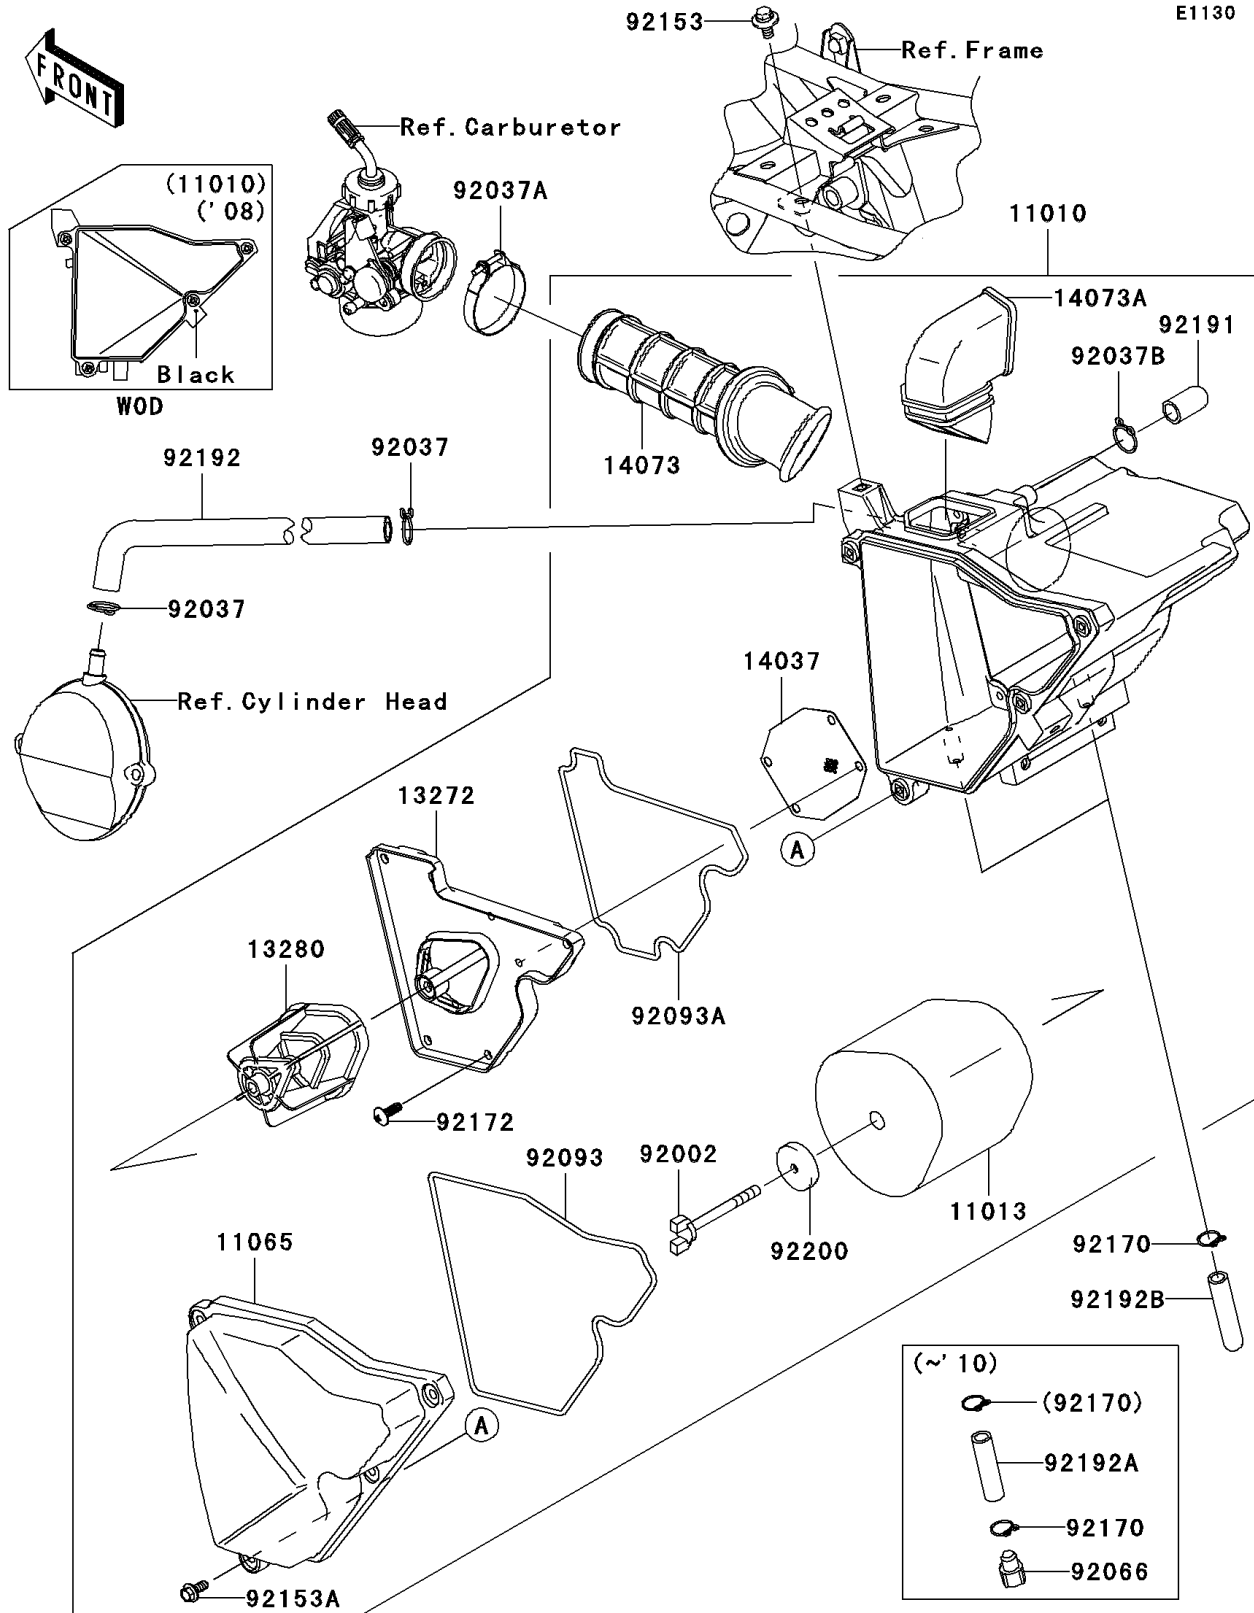

2008 KLX® 140L PARTS DIAGRAM

Air Cleaner

2008 KLX® 140L PARTS LIST

Air Cleaner

ITEM NAME	PART NUMBER	QUANTITY
FILTER-ASSY-AIR,F.BLACK (Ref # 11010)	11010-0128-6Z	1
ELEMENT-AIR FILTER (Ref # 11013)	11013-0025	1
CAP (Ref # 11065)	11065-0210	1
PLATE (Ref # 13272)	13272-0028	1
HOLDER (Ref # 13280)	13280-0253	1
SCREEN (Ref # 14037)	14037-0074	1
DUCT,CARB. (Ref # 14073)	14073-0171	1
DUCT,INTAKE (Ref # 14073A)	14073-0172	1
BOLT (Ref # 92002)	92002-1904	1
CLAMP,12.5MM (Ref # 92037)	92037-1271	1
CLAMP (Ref # 92037A)	92037-1305	1
CLAMP,14.5MM (Ref # 92037B)	92037-1900	1
PLUG,DRAIN (Ref # 92066)	92066-1475	1
SEAL,L=620 (Ref # 92093)	92093-0094	1
SEAL,L=520 (Ref # 92093A)	92093-0103	1
BOLT,FLANGED,6X14 (Ref # 92153)	92153-0936	1
BOLT,WP,5X14 (Ref # 92153A)	92153-1882	1
CLAMP,11.6MM (Ref # 92170)	92170-1796	1
SCREW,5X16 (Ref # 92172)	92172-0177	1
TUBE,DRAIN (Ref # 92191)	92191-1685	1
TUBE,BREATHER (Ref # 92192)	92192-0473	1
TUBE,8X12X45 (Ref # 92192A)	92192-0678	1
WASHER,6X26X2 (Ref # 92200)	92200-0394	1