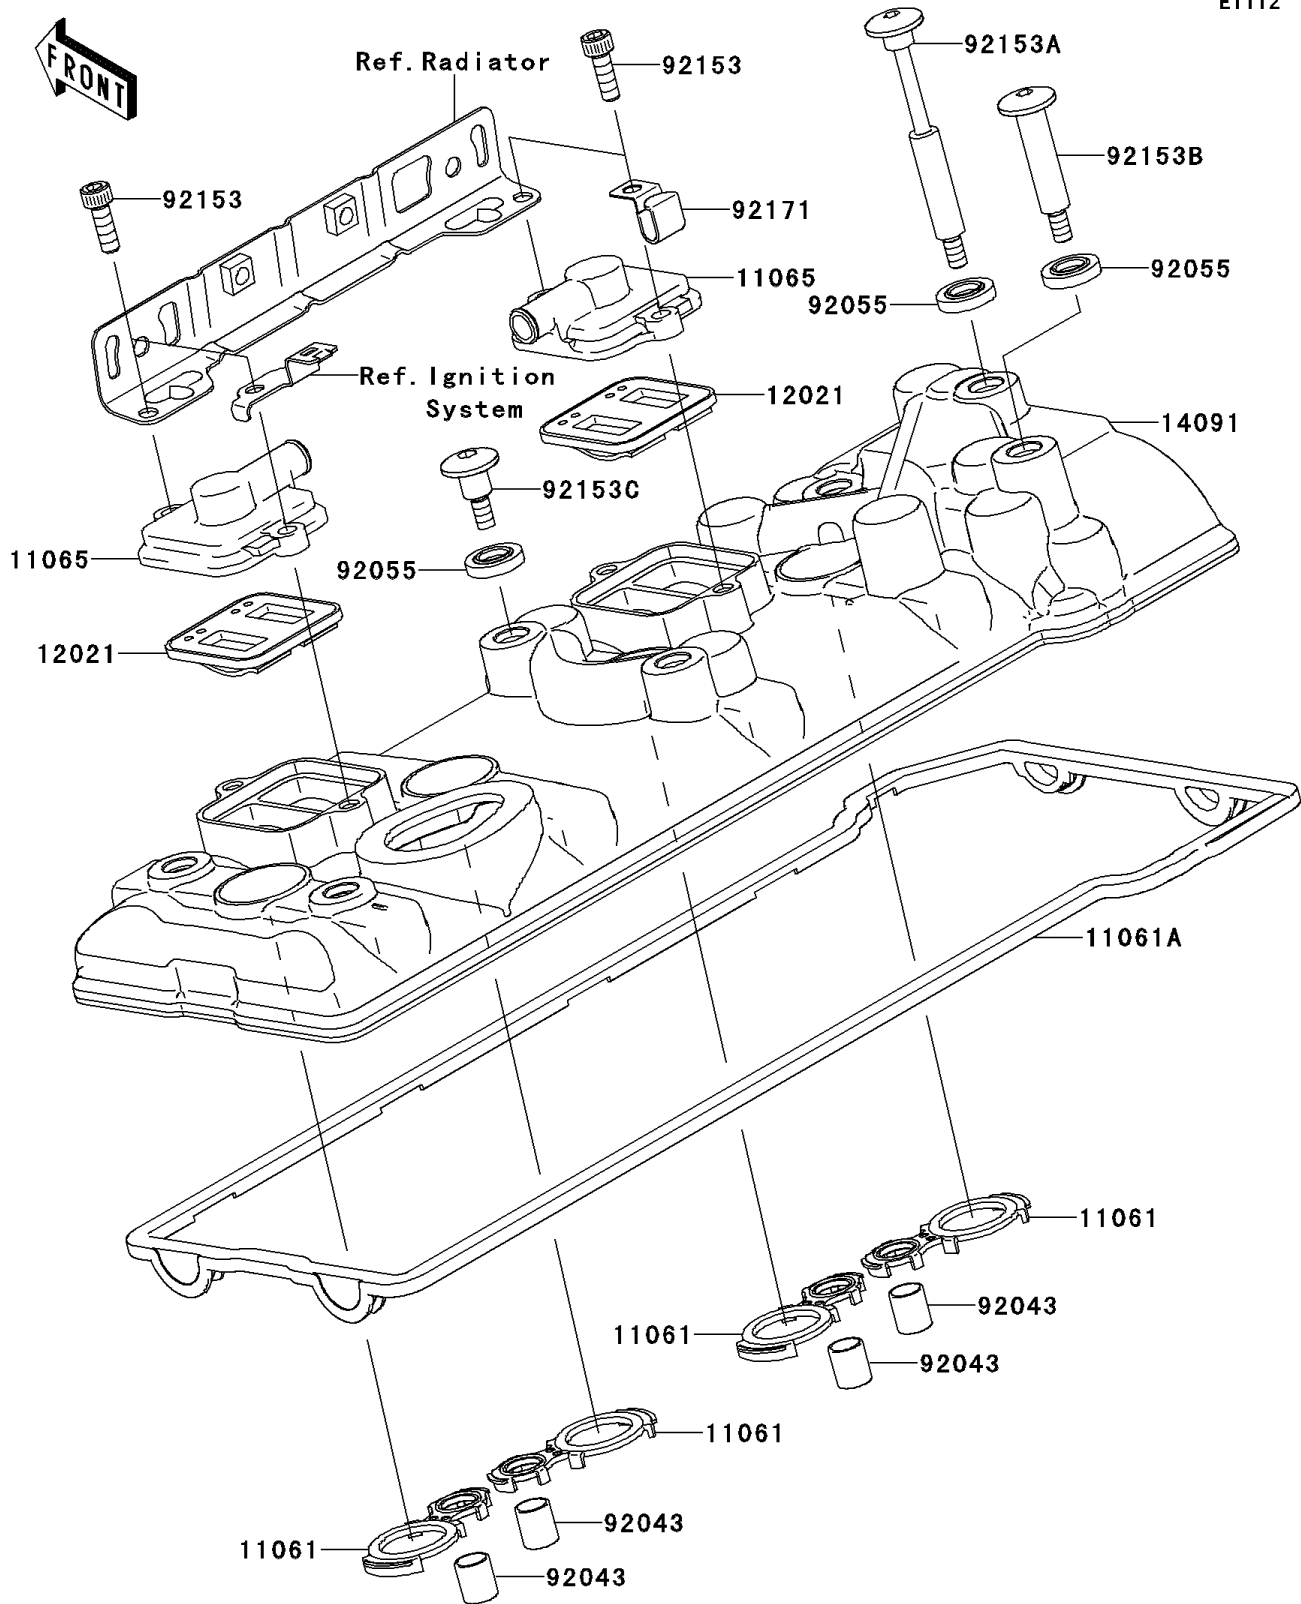

## 2008 Concoors® 14 ABS PARTS DIAGRAM

Cylinder Head Cover

E1112

## 2008 Concours® 14 ABS PARTS LIST

Cylinder Head Cover

ITEM NAME	PART NUMBER	QUANTITY
GASKET,HEAD HOLE (Ref # 11061)	11061-0196	1
GASKET,HEAD COVER (Ref # 11061A)	11061-0263	1
CAP (Ref # 11065)	11065-1247	1
VALVE-ASSY-REED (Ref # 12021)	12021-1130	1
COVER,HEAD (Ref # 14091)	14091-0634	1
PIN,10.1X12X14 (Ref # 92043)	92043-4009	1
RING-O (Ref # 92055)	92055-0143	1
BOLT,SOCKET,6X18 (Ref # 92153)	92153-1559	1
BOLT,SOCKET,6X90 (Ref # 92153A)	92153-1715	1
BOLT,SOCKET,6X50.8 (Ref # 92153B)	92153-1753	1
BOLT,SOCKET,6X22.5 (Ref # 92153C)	92153-1779	1
CLAMP (Ref # 92171)	92171-0766	1