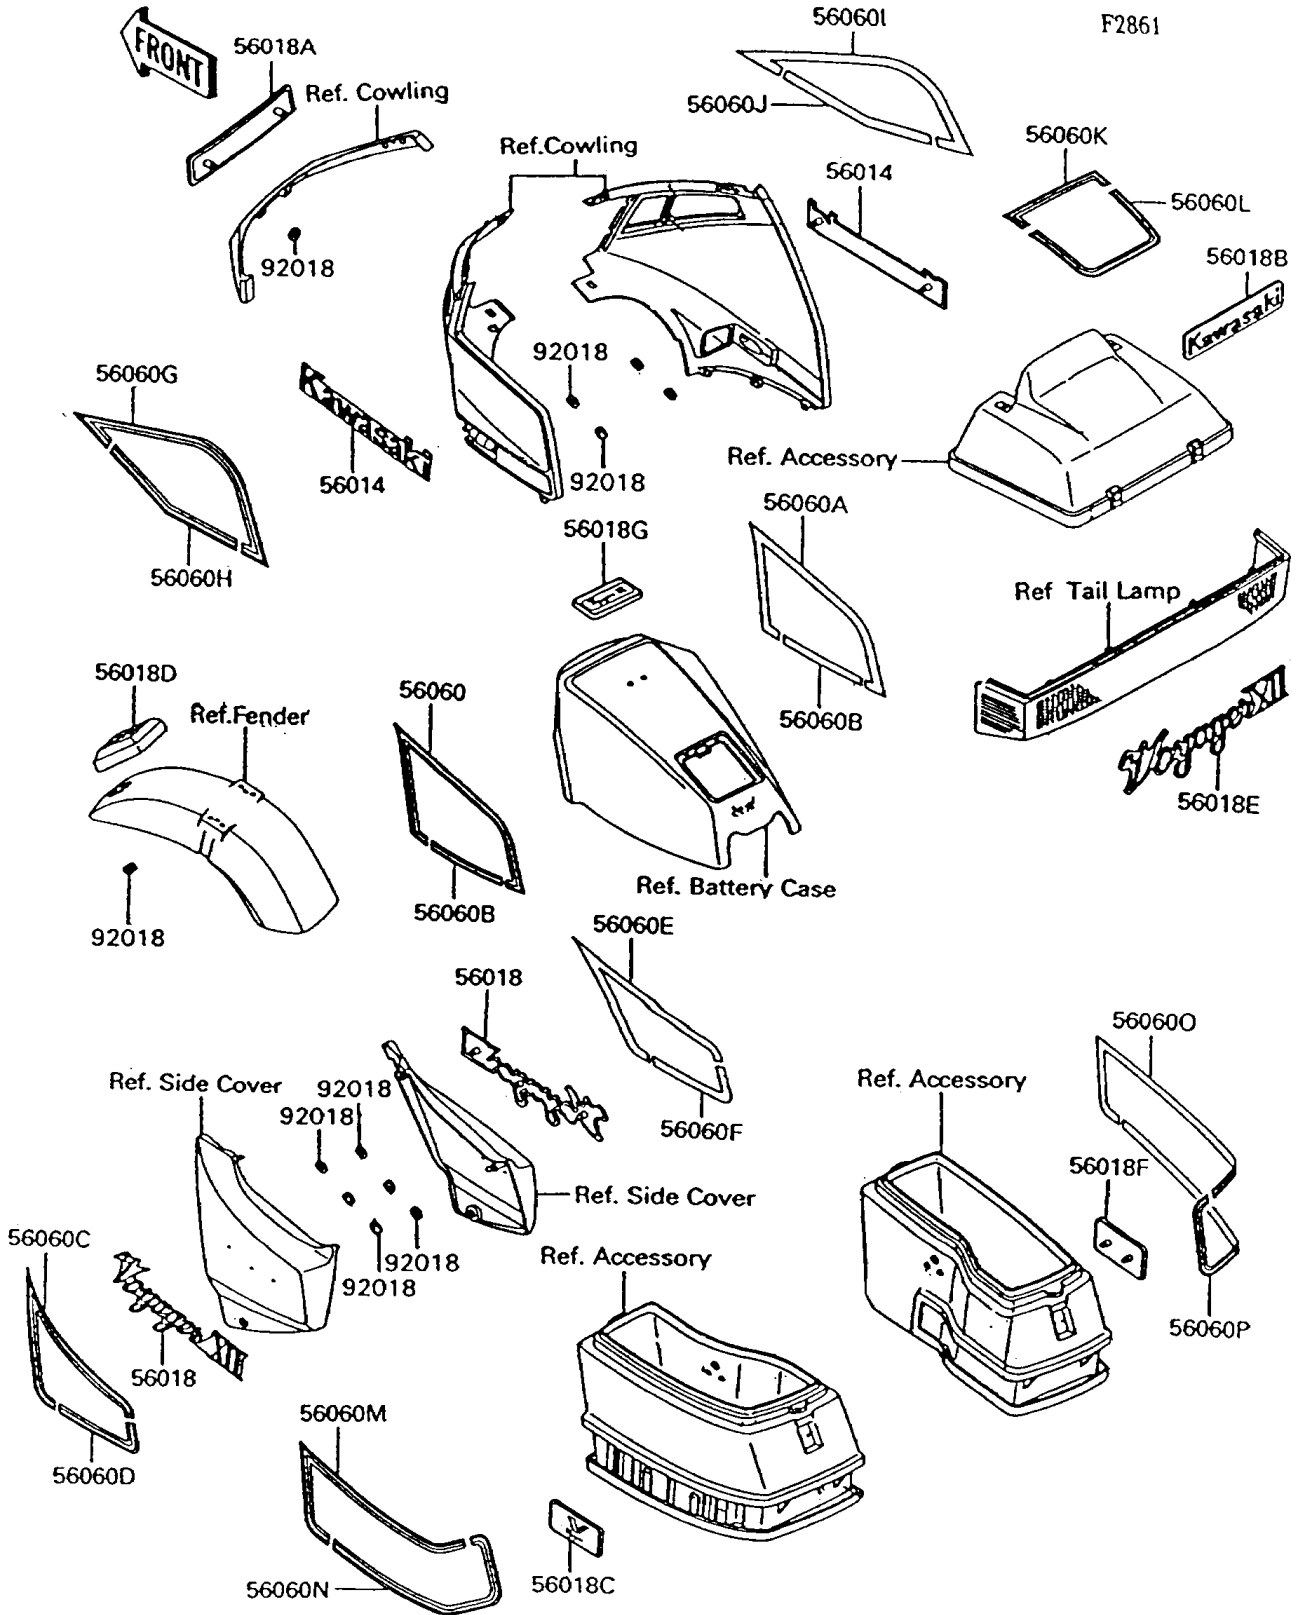

## 1992 Voyager® XII PARTS DIAGRAM

Decals (ZG1200-B6/B7)

## 1992 Voyager® XII PARTS LIST

Decals(ZG1200-B6/B7)

ITEM NAME	PART NUMBER	QUANTITY
EMBLEM,COWLING,KAWASAKI (Ref # 56014)	56014-1133	1
MARK,SIDE COVER (Ref # 56018)	56018-1857	1
MARK,WINDSHIELD COVER,KAWASAKI (Ref # 56018A)	56018-1858	1
MARK,TRUNK COVER,KAWASAKI (Ref # 56018B)	56018-1859	1
MARK,SIDE BAG,LH (Ref # 56018C)	56018-1860	1
MARK,FRONT FENDER (Ref # 56018D)	56018-1861	1
MARK,TAIL LAMP (Ref # 56018E)	56018-1862	1
MARK,SIDE BAG,RH (Ref # 56018F)	56018-1882	1
MARK,CRUISE CONTROL SWITCH (Ref # 56018G)	56018-1982	1
PATTERN,TANK COVER,LH, TOP (Ref # 56060)	56060-1030	1
PATTERN,TANK COVER,RH, TOP (Ref # 56060A)	56060-1031	1
PATTERN,TANK COVER,L&R,BOTTOM (Ref # 56060B)	56060-1032	1
PATTERN,SIDE COVER,LH, TOP (Ref # 56060C)	56060-1033	1
PATTERN,SIDE COVER,LH,BOTTOM (Ref # 56060D)	56060-1034	1
PATTERN,SIDE COVER,RH, TOP (Ref # 56060E)	56060-1035	1
PATTERN,SIDE COVER,RH,BOTTOM (Ref # 56060F)	56060-1036	1
PATTERN,UPP COWLING,LH, TOP (Ref # 56060G)	56060-1037	1
PATTERN,UPP COWLING,LH,BOTTOM (Ref # 56060H)	56060-1038	1
PATTERN,UPP COWLING,RH, TOP (Ref # 56060I)	56060-1039	1
PATTERN,UPP COWLING,RH,BOTTOM (Ref # 56060J)	56060-1040	1
PATTERN,CENTER BAG COVER,FR (Ref # 56060K)	56060-1041	1
PATTERN,CENTER BAG COVER,RR (Ref # 56060L)	56060-1042	1
PATTERN,SIDE BAG BODY,LH, TOP (Ref # 56060M)	56060-1043	1
PATTERN,SIDE BAG BODY,LH,BOTTO (Ref # 56060N)	56060-1044	1
PATTERN,SIDE BAG BODY,RH, TOP (Ref # 56060O)	56060-1045	1
PATTERN,SIDE BAG BODY,BOTTO (Ref # 56060P)	56060-1046	1
NUT,PUSH,3MM (Ref # 92018)	92018-005	1