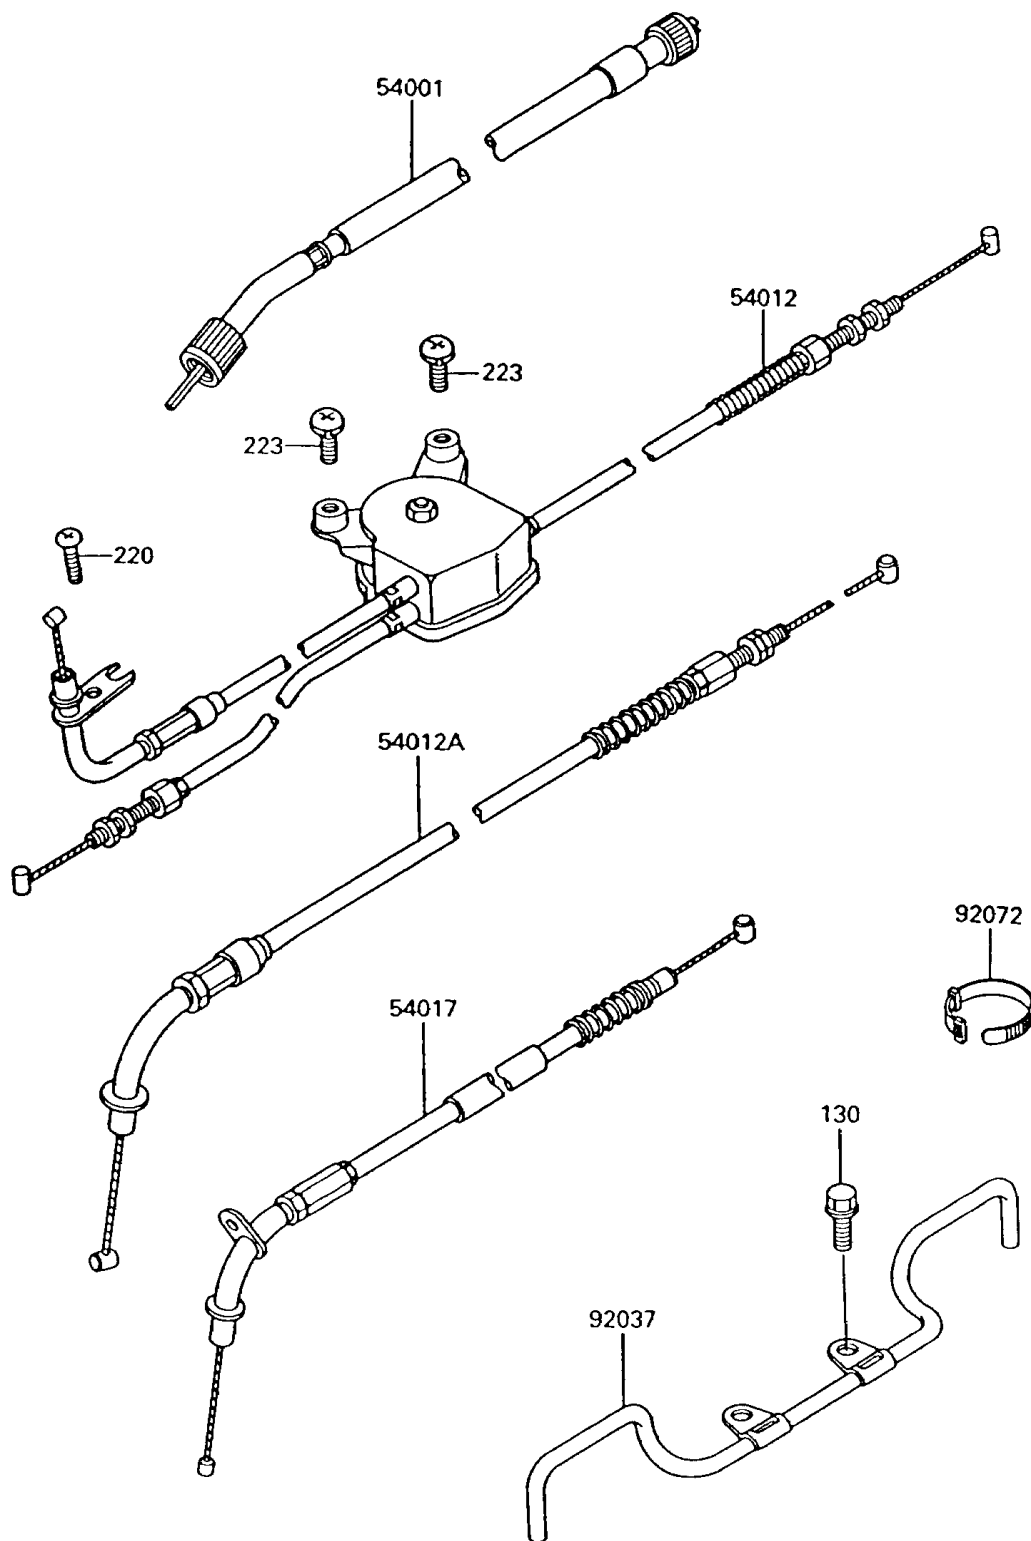

1992 Voyager® XII PARTS DIAGRAM

Cables

F2540

1992 Voyager® XII PARTS LIST

Cables

ITEM NAME	PART NUMBER	QUANTITY
BOLT-FLANGED (Ref # 130)	130B0614	1
SCREW-PAN-CROS (Ref # 220)	220C0514	1
SCREW-PAN-WS-CROS (Ref # 223)	223B0610	1
CABLE-SPEEDOMETER (Ref # 54001)	54001-1121	1
CABLE-THROTTLE,OPENING (Ref # 54012)	54012-1331	1
CABLE-THROTTLE,CLOSING (Ref # 54012A)	54012-1332	1
CABLE-STARTER (Ref # 54017)	54017-1095	1
CLAMP,CABLE&HOSE (Ref # 92037)	92037-1832	1
BAND,L=185 (Ref # 92072)	92072-1195	1