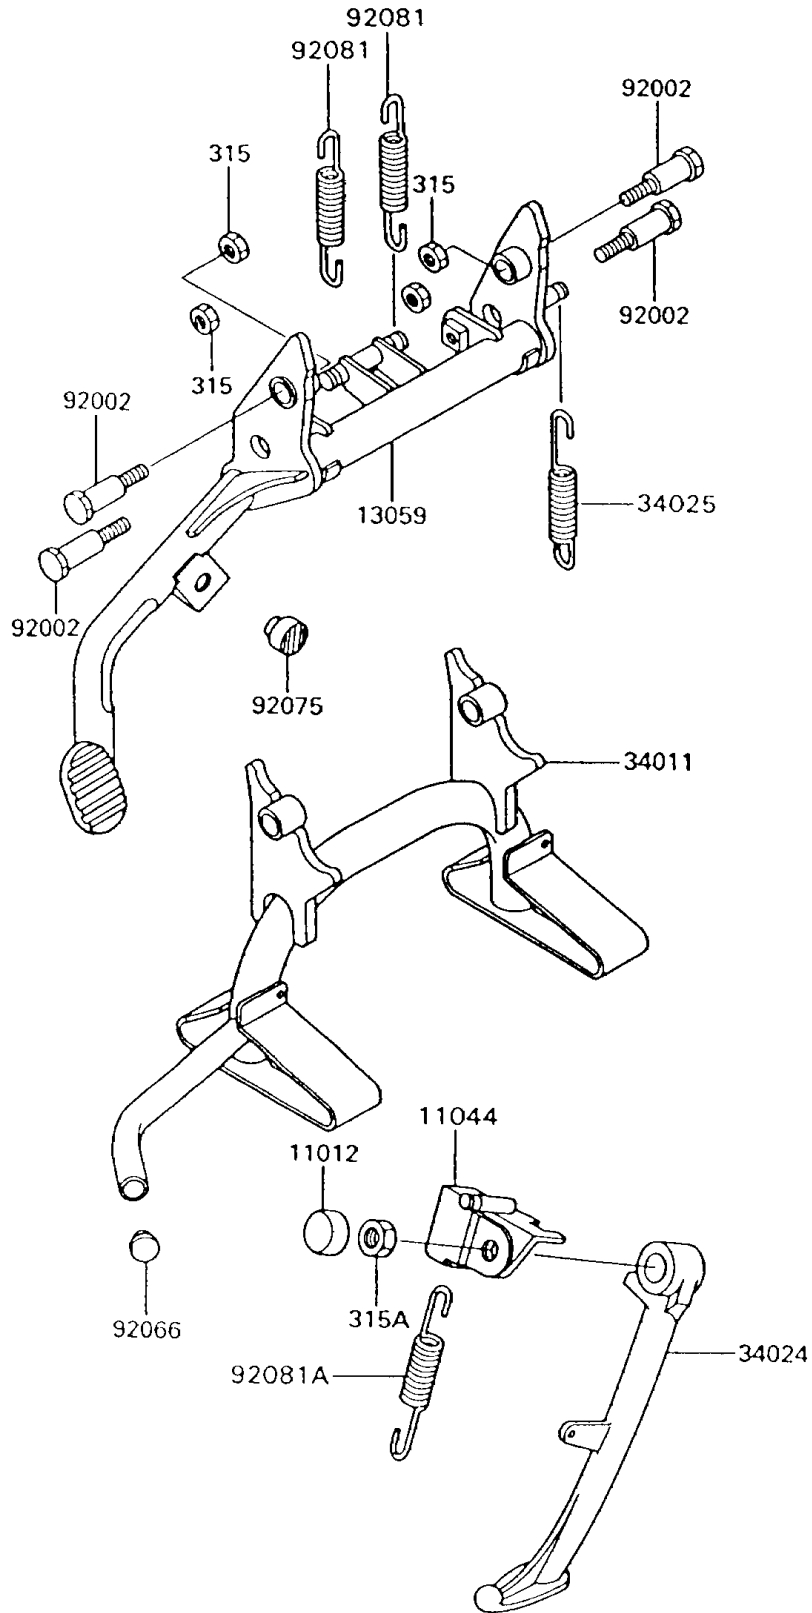

1992 Voyager® XII PARTS DIAGRAM

Stand(s)

F2190

1992 Voyager® XII PARTS LIST

Stand(s)

ITEM NAME	PART NUMBER	QUANTITY
NUT-HEX-FINE,10MM,BLACK (Ref # 315)	315C1000	1
NUT-HEX-FINE (Ref # 315A)	315C1200	1
CAP,NUT (Ref # 11012)	11012-1508	1
BRACKET,SIDE STAND SWITCH (Ref # 11044)	11044-1660	1
LEVER-KICK,CENTER STAND (Ref # 13059)	13059-1118	1
STAND-CENTER (Ref # 34011)	34011-1127	1
STAND-SIDE (Ref # 34024)	34024-1202	1
SPRING,STAND (Ref # 34025)	34025-008	1
BOLT,CENTER STAND (Ref # 92002)	92002-1679	1
PLUG,COWLING STAY (Ref # 92066)	92066-1184	1
DAMPER (Ref # 92075)	92075-015	1
SPRING,STAND (Ref # 92081)	92081-1586	1
SPRING,SIDE STAND (Ref # 92081A)	92081-1727	1