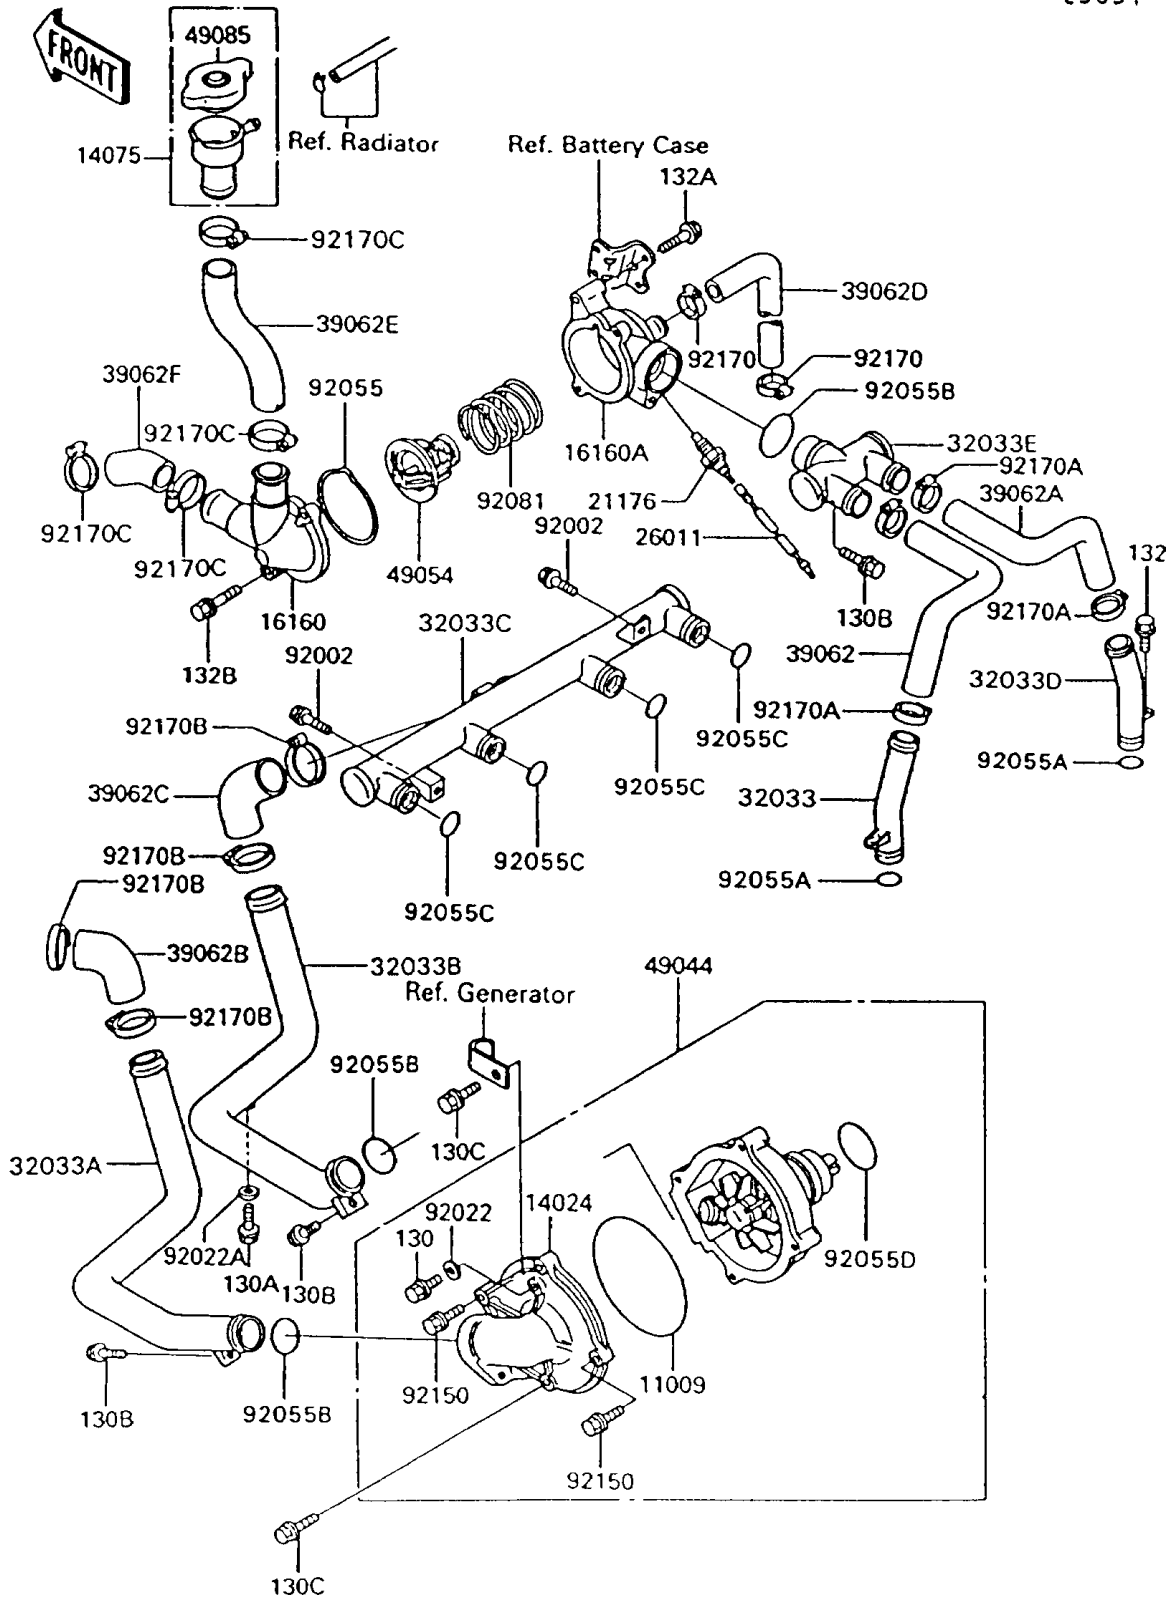

1992 Voyager® XII PARTS DIAGRAM

Water Pump

E3031

1992 Voyager® XII PARTS LIST

Water Pump

| ITEM NAME | PART NUMBER | QUANTITY |
|---|-------------|----------|
| BOLT-FLANGED,6X10,BLACK (Ref # 130) | 130C0610 | 1 |
| BOLT-FLANGED,6X10 (Ref # 130A) | 130N0610 | 1 |
| BOLT-FLANGED,6X12 (Ref # 130B) | 130N0612 | 1 |
| GASKET,WATER PUMP (Ref # 11009) | 11009-1621 | 1 |
| COVER,WATER PUMP (Ref # 14024) | 14024-1348 | 1 |
| CAP-ASSY,RADIATOR (Ref # 14075) | 14075-1083 | 1 |
| BODY,THERMOSTAT,UPP (Ref # 16160) | 16160-1103 | 1 |
| BODY,THERMOSTAT,LWR (Ref # 16160A) | 16160-1104 | 1 |
| SENSOR,WATER (Ref # 21176) | 21176-1054 | 1 |
| WIRE-LEAD,SENSOR (Ref # 26011) | 26011-1364 | 1 |
| PIPE,HEAD,LH (Ref # 32033) | 32033-1968 | 1 |
| PIPE,HOSE-PUMP (Ref # 32033A) | 32033-1934 | 1 |
| PIPE,PUMP-HOSE (Ref # 32033B) | 32033-1935 | 1 |
| PIPE,CYLINDER (Ref # 32033C) | 32033-1936 | 1 |
| PIPE,HEAD,RH (Ref # 32033D) | 32033-1933 | 1 |
| PIPE,THERMOSTAT (Ref # 32033E) | 32033-1990 | 1 |
| HOSE-COOLING,LH (Ref # 39062) | 39062-1149 | 1 |
| HOSE-COOLING,RH (Ref # 39062A) | 39062-1150 | 1 |
| HOSE-COOLING,RADIATOR-PIPE (Ref # 39062B) | 39062-1151 | 1 |
| HOSE-COOLING,PIPE-PIPE (Ref # 39062C) | 39062-1152 | 1 |
| HOSE-COOLING,BY-PASS (Ref # 39062D) | 39062-1153 | 1 |
| HOSE-COOLING,THERMO-CAP (Ref # 39062E) | 39062-1154 | 1 |
| HOSE-COOLING,THERMO-RADIATOR (Ref # 39062F) | 39062-1174 | 1 |
| PUMP-WATER (Ref # 49044) | 49044-1056 | 1 |
| THERMOSTAT (Ref # 49054) | 49054-1001 | 1 |
| CAP-ASSY-PRESSURE (Ref # 49085) | 49085-1066 | 1 |
| BOLT,FLANGED,6X12 (Ref # 92002) | 92002-1350 | 1 |
| WASHER,6MM (Ref # 92022) | 92022-1976 | 1 |
| WASHER,6.2X11X1 (Ref # 92022A) | 92022-304 | 1 |