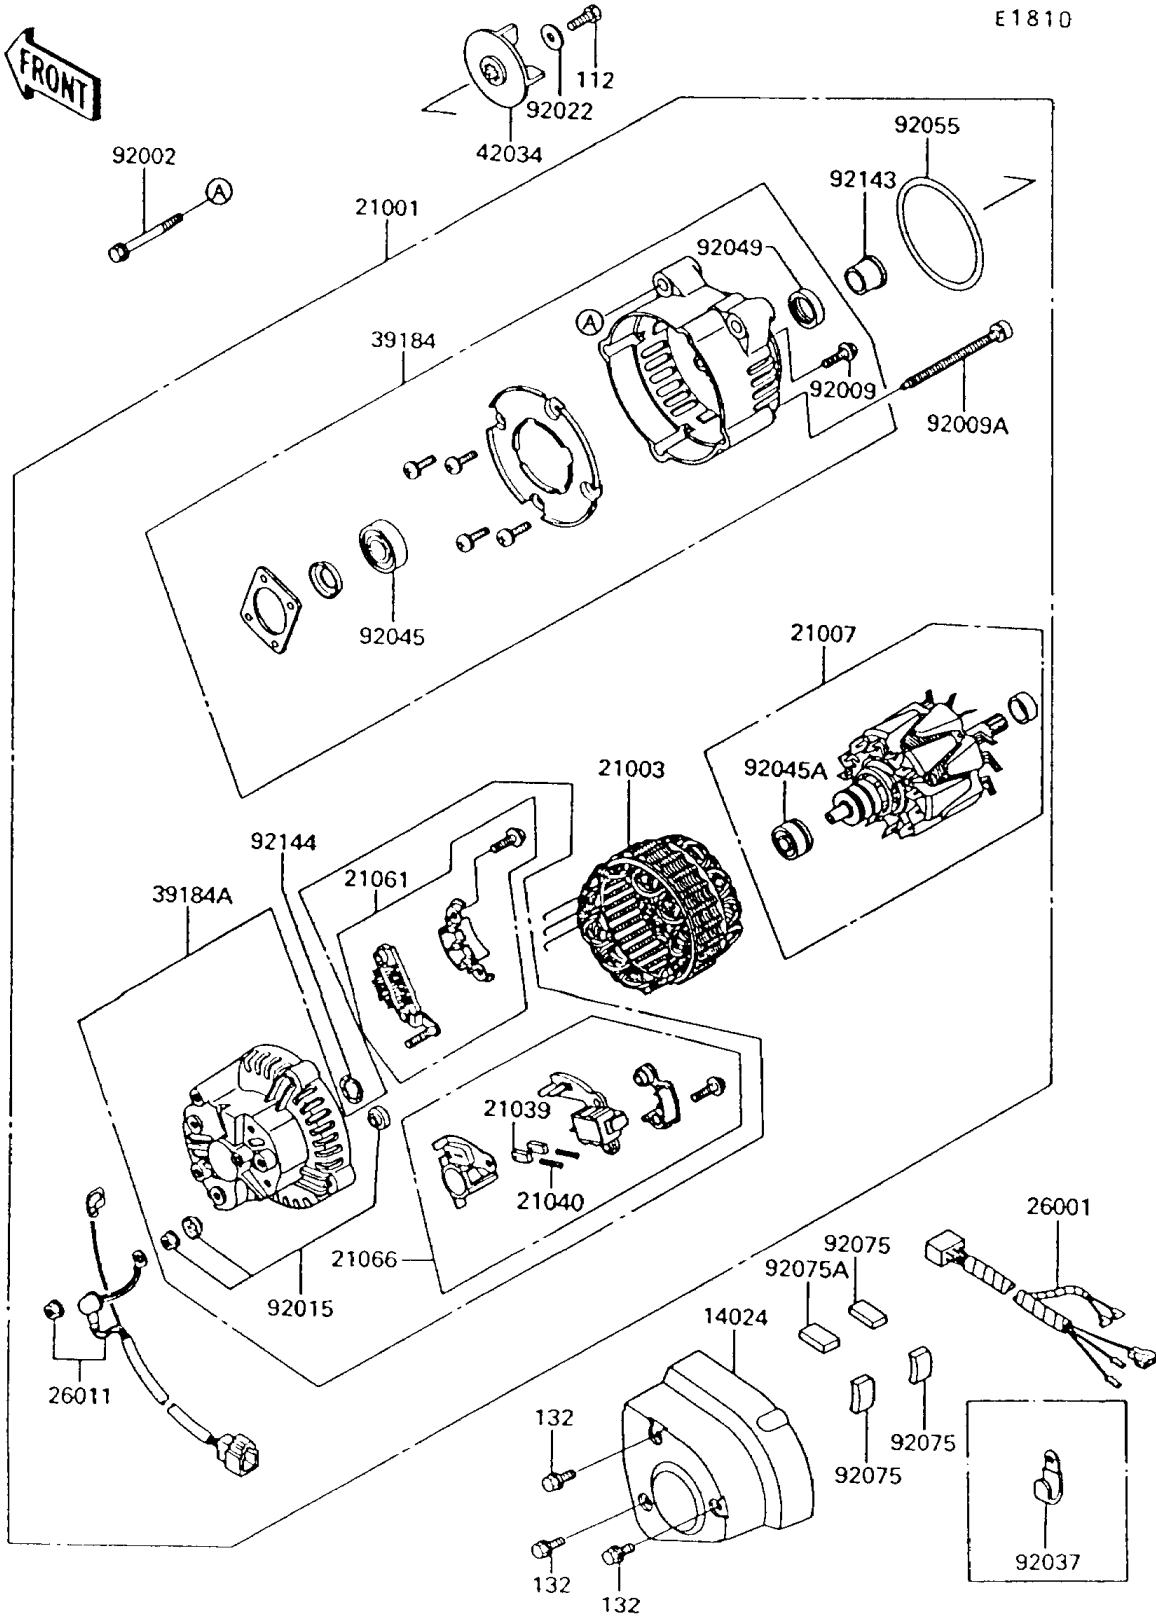

1992 Voyager® XII PARTS DIAGRAM

Generator

1992 Voyager® XII PARTS LIST

Generator

ITEM NAME	PART NUMBER	QUANTITY
BOLT-UPSET (Ref # 112)	112G0616	1
BOLT-FLANGED-SMALL (Ref # 132)	132E0610	1
COVER,GENERATOR (Ref # 14024)	14024-1294	1
GENERATOR (Ref # 21001)	21001-1121	1
STATOR,GENERATOR (Ref # 21003)	21003-1162	1
ROTOR,GENERATOR (Ref # 21007)	21007-1152	1
BRUSH,CARBON (Ref # 21039)	21039-1058	1
SPRING-BRUSH (Ref # 21040)	21040-1054	1
RECTIFIER (Ref # 21061)	21061-1056	1
REGULATOR-VOLTAGE (Ref # 21066)	21066-1062	1
HARNESS (Ref # 26001)	26001-1761	1
WIRE-LEAD,GENERATOR (Ref # 26011)	26011-1379	1
BRACKET-ASSY,FR (Ref # 39184)	39184-1063	1
BRACKET-ASSY,RR (Ref # 39184A)	39184-1064	1
COUPLING (Ref # 42034)	42034-1084	1
BOLT,8X45 (Ref # 92002)	92002-1658	1
SCREW (Ref # 92009)	92009-1451	1
SCREW (Ref # 92009A)	92009-1452	1
NUT (Ref # 92015)	92015-1624	1
WASHER,6X19.5X2 (Ref # 92022)	92022-1517	1
CLAMP,WIRING HARNESS (Ref # 92037)	92037-1539	1
BEARING-BALL (Ref # 92045)	92045-1181	1
BEARING-BALL (Ref # 92045A)	92045-1279	1
SEAL-OIL (Ref # 92049)	92049-1274	1
RING-O (Ref # 92055)	92055-1365	1
DAMPER (Ref # 92075)	92075-1866	1
DAMPER (Ref # 92075A)	92075-1867	1
COLLAR (Ref # 92143)	92143-1054	1
SPRING,WASHER (Ref # 92144)	92144-1067	1