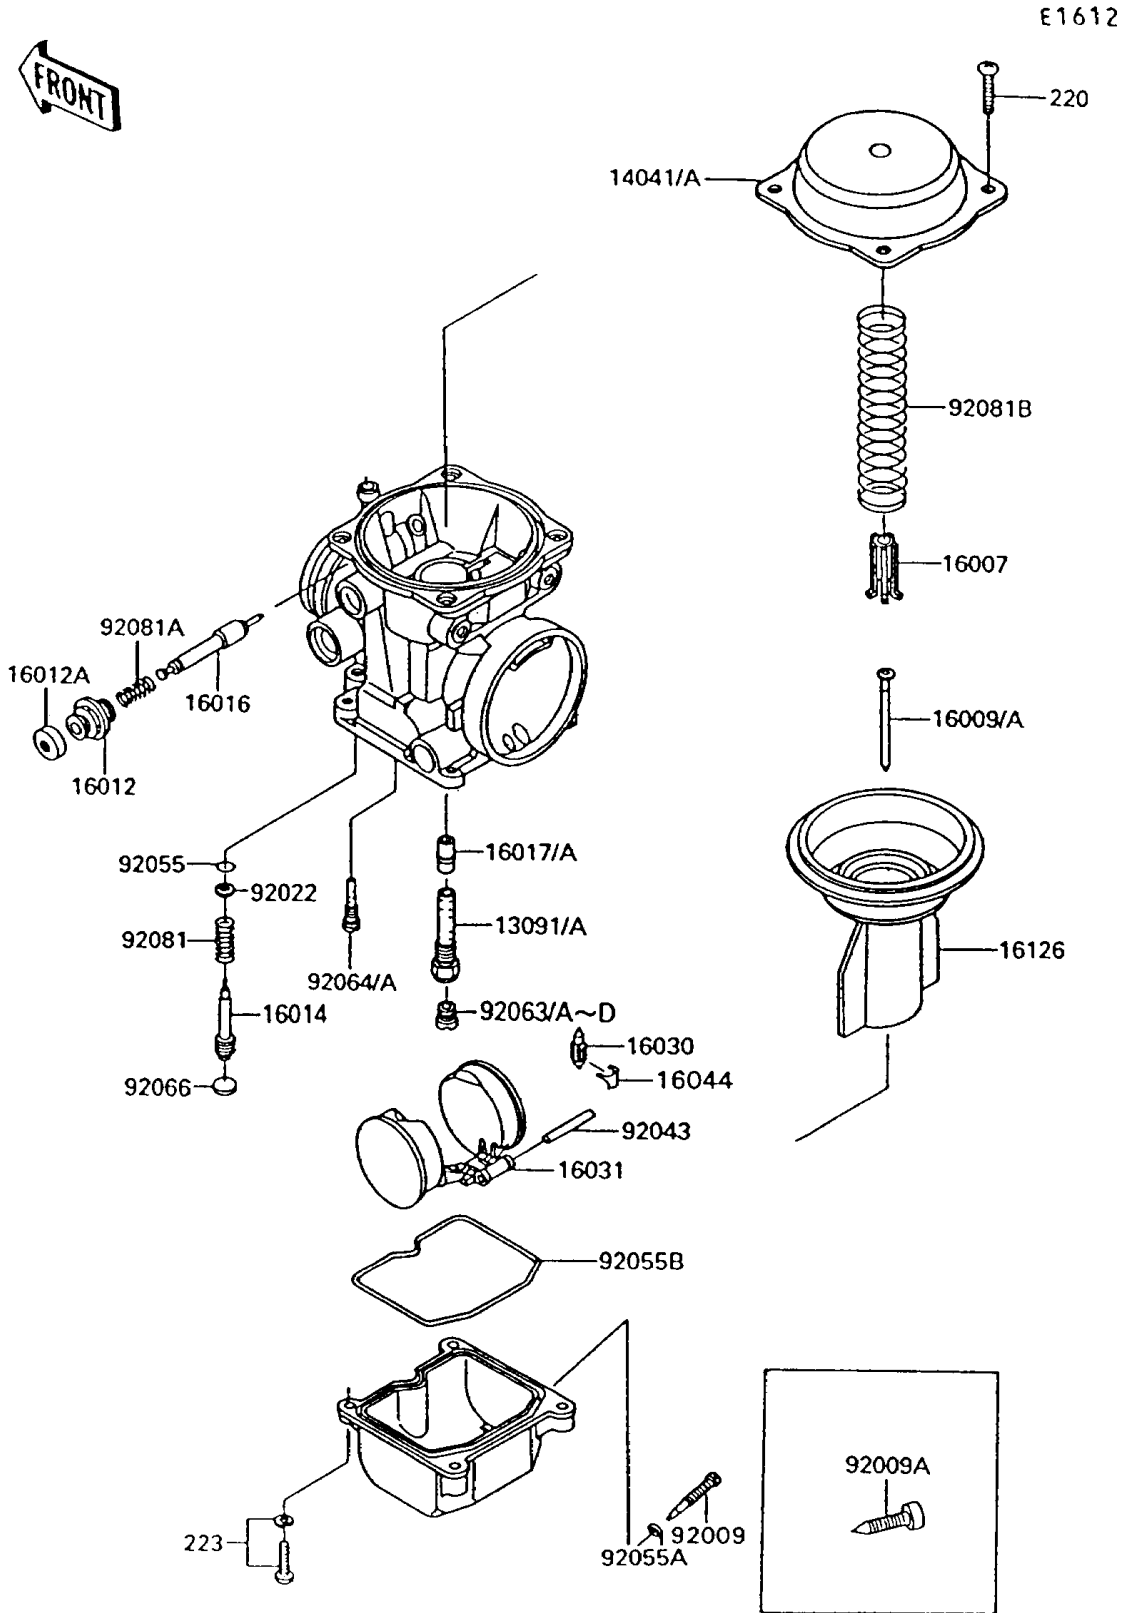

## 1992 Voyager® XII PARTS DIAGRAM

Carburetor Parts

## 1992 Voyager® XII PARTS LIST

Carburetor Parts

ITEM NAME	PART NUMBER	QUANTITY
TOP-CHAMBER,MIXING,OUTSIDE (Ref # 14041)	14041-1076	1
TOP-CHAMBER,MIXING,INSIDE (Ref # 14041A)	14041-1077	1
SEAT-SPRING,THROTTLE VALVE (Ref # 16007)	16007-1120	1
CAP-STARTER PLUNGER (Ref # 16012)	16012-1051	1
CAP-STARTER PLUNGER (Ref # 16012A)	16012-1052	1
SCREW-PILOT AIR (Ref # 16014)	16014-1054	1
PLUNGER,STARTER (Ref # 16016)	16016-1061	1
JET-NEEDLE (Ref # 16017A)	16017-1316	1
VALVE-FLOAT (Ref # 16030)	16030-1007	1
FLOAT (Ref # 16031)	16031-1056	1
CLAMP,FLOAT VALVE (Ref # 16044)	16044-007	1
VALVE,THROTTLE (Ref # 16126)	16126-1159	1
SCREW,DRAIN,M6X1.0 (Ref # 92009)	92009-1095	1
SCREW,DRAIN,M6X0.75 (Ref # 92009A)	92009-1551	1
WASHER,PLAIN (Ref # 92022)	92022-1003	1
PIN,FLOAT (Ref # 92043)	92043-1207	1
RING-O,PILOT ADJUST (Ref # 92055)	92055-1002	1
RING-O,DRAIN SCREW (Ref # 92055A)	92055-1053	1
RING-O,FLOAT CHAMBER (Ref # 92055B)	92055-1222	1
JET-MAIN,#110 (Ref # 92063)	92063-1007	1
JET-MAIN,2ND,#105 (Ref # 92063A)	92063-1009	1
JET-MAIN,#102 (Ref # 92063B)	92063-1115	1
JET-MAIN,#108 (Ref # 92063C)	92063-1116	1
JET-MAIN,#112 (Ref # 92063D)	92063-1117	1
JET-PILOT,#35 (Ref # 92064)	92064-1101	1
SCREW-PAN-CROS (Ref # 220)	220B0408	1
SCREW-PAN-WS-CROS (Ref # 223)	223C0416	1
JET-PILOT,#38 (Ref # 92064A)	92064-1119	1
PLUG,PILOT AIR SCREW,6.9X2 (Ref # 92066)	92066-1051	1

## 1992 Voyager® XII PARTS LIST

Carburetor Parts

ITEM NAME	PART NUMBER	QUANTITY
SPRING,PILOT ADJUST SCREW (Ref # 92081)	92081-1002	1
SPRING,STARTER PLUNGER (Ref # 92081A)	92081-1761	1
SPRING,VACUUM VALVE (Ref # 92081B)	92081-1925	1
HOLDER,NEEDLE JET (Ref # 13091)	13091-1259	1
HOLDER,NEEDLE JET (Ref # 13091A)	13091-1463	1
NEEDLE-JET,N36G (Ref # 16009)	16009-1316	1
NEEDLE-JET,N36H (Ref # 16009A)	16009-1317	1