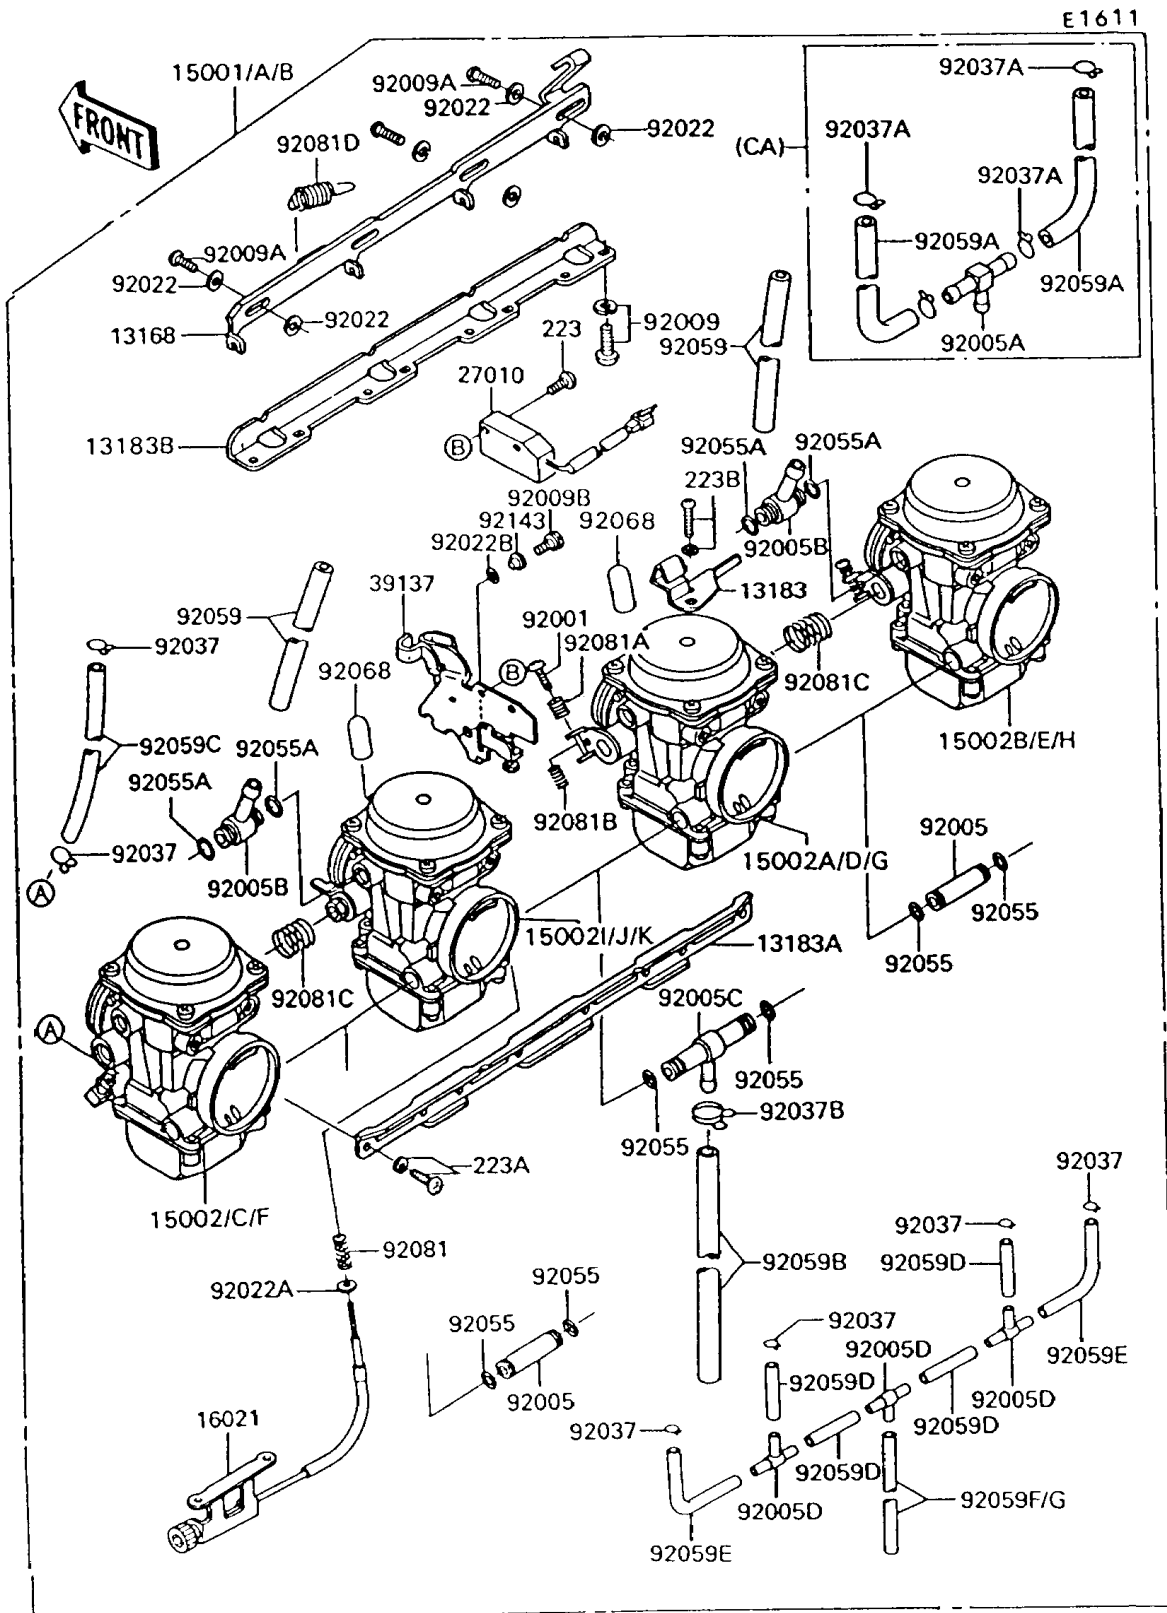

1992 Voyager® XII PARTS DIAGRAM

Carburetor

1992 Voyager® XII PARTS LIST

Carburetor

ITEM NAME	PART NUMBER	QUANTITY
LEVER,STARTER (Ref # 13168)	13168-1337	1
PLATE,STARTER CABLE (Ref # 13183)	13183-1033	1
PLATE,CARBURTOR STAY,UPP (Ref # 13183A)	13183-1049	1
PLATE,CARBURETOR STAY,LWR,6MM (Ref # 13183B)	13183-1050	1
SCREW-THROTTLE STOP (Ref # 16021)	16021-1101	1
SWITCH,CRUISE CANCEL (Ref # 27010)	27010-1237	1
STAY-COMP (Ref # 39137)	39137-1058	1
BOLT,THROTTLE ADJUST (Ref # 92001)	92001-1998	1
FITTING,FUEL,I-TYPE (Ref # 92005)	92005-1109	1
FITTING,T-TYPE (Ref # 92005B)	92005-1125	1
SCREW-PAN-WS-CROS (Ref # 223)	223C0416	1
SCREW-PAN-WS-CROS (Ref # 223A)	223C0510	1
SCREW-PAN-WS-CROS (Ref # 223B)	223D0410	1
FITTING,T-TYPE (Ref # 92005C)	92005-1148	1
FITTING,T-TYPE (Ref # 92005D)	92005-1151	1
SCREW,6X16 (Ref # 92009)	92009-1129	1
SCREW (Ref # 92009A)	92009-1262	1
SCREW (Ref # 92009B)	92009-1483	1
WASHER,6.1X11X0.8,POLYACETAL (Ref # 92022)	92022-1199	1
WASHER,PLAIN,STOP SPRING (Ref # 92022A)	92022-1480	1
WASHER (Ref # 92022B)	92022-1902	1
CLAMP,TUBE (Ref # 92037)	92037-1142	1
CLAMP,FUEL TUBE (Ref # 92037B)	92037-1826	1
RING-O (Ref # 92055)	92055-1004	1
RING-O,FUEL FITTING (Ref # 92055A)	92055-1223	1
TUBE,5.3X10.5X210 (Ref # 92059B)	92059-1740	1
TUBE,3X7X420 (Ref # 92059C)	92059-1741	1
TUBE,3.5X6.5X40 (Ref # 92059D)	92059-1746	1
TUBE,3.5X6.5X90 (Ref # 92059E)	92059-1747	1