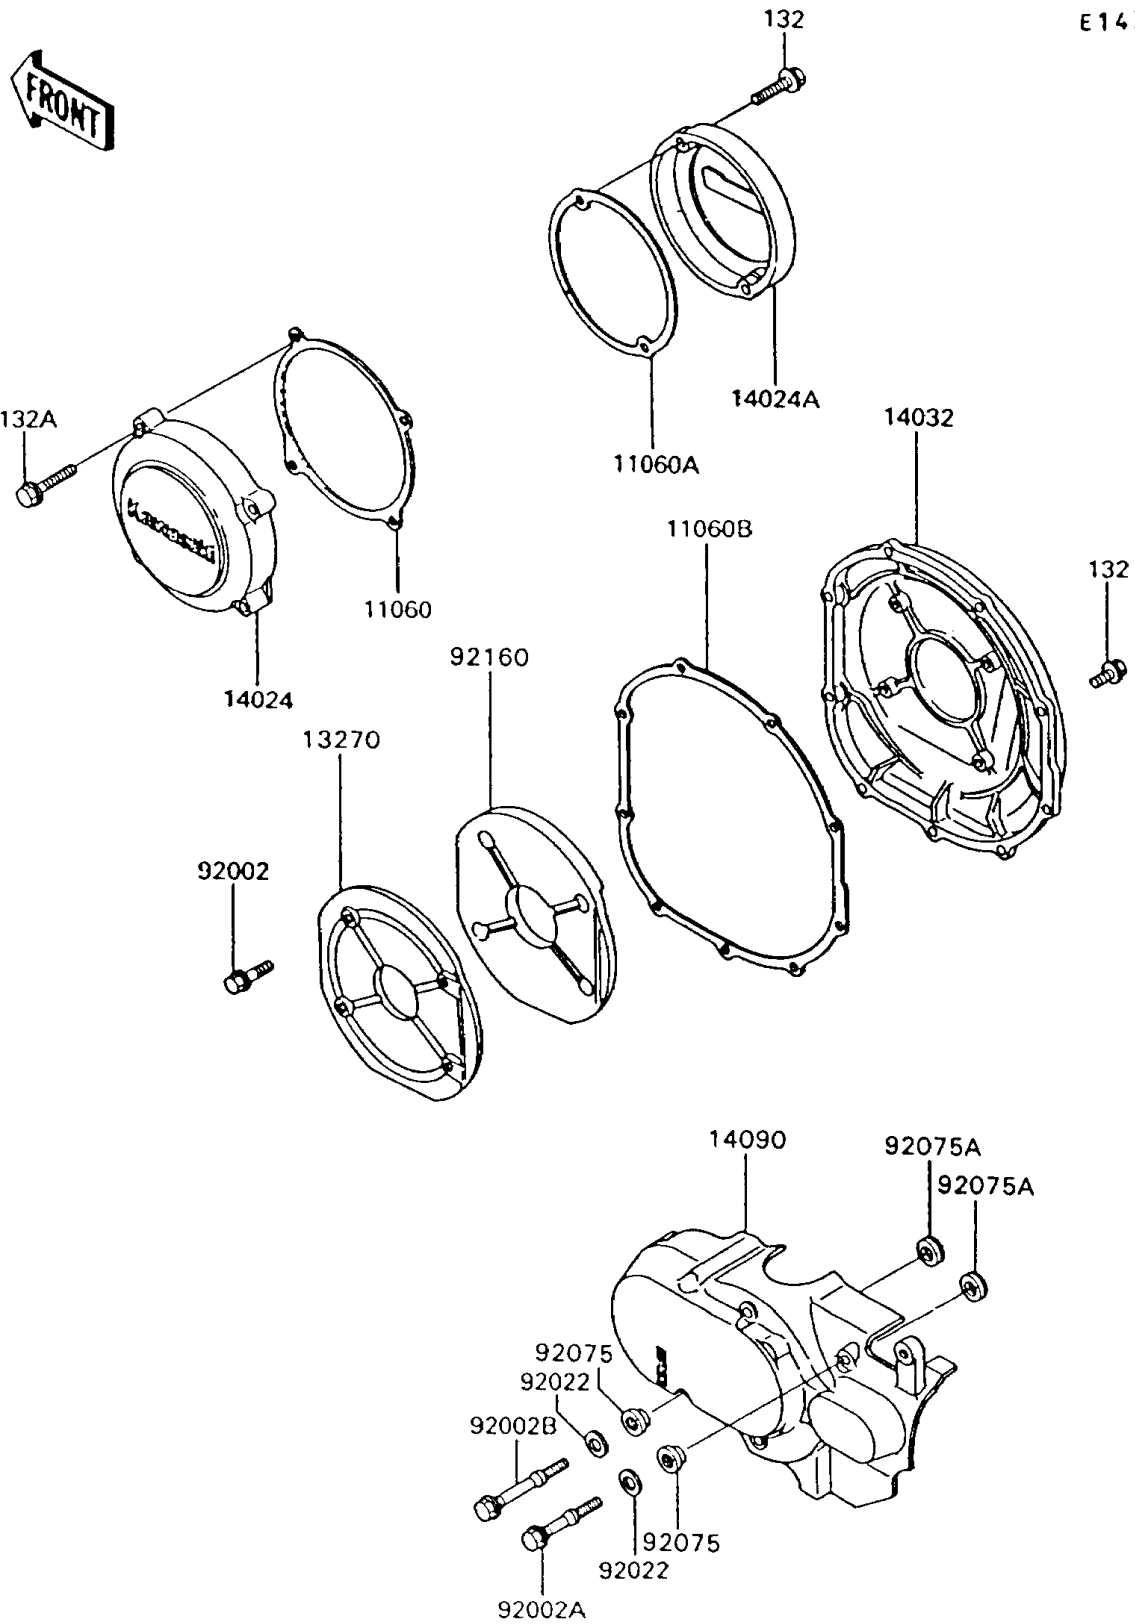

1992 Voyager® XII PARTS DIAGRAM

Engine Cover(s)

1992 Voyager® XII PARTS LIST

Engine Cover(s)

ITEM NAME	PART NUMBER	QUANTITY
BOLT-FLANGED-SMALL (Ref # 132)	132E0625	1
BOLT-FLANGED-SMALL (Ref # 132A)	132E0630	1
GASKET,COVER,LH (Ref # 11060)	11060-1097	1
GASKET,PULSING COIL COVER (Ref # 11060A)	11060-1098	1
GASKET,CLUTCH COVER (Ref # 11060B)	11060-1099	1
PLATE,SOUND ARRESTER (Ref # 13270)	13270-1081	1
COVER,LH (Ref # 14024)	14024-1153	1
COVER,PULSING COIL (Ref # 14024A)	14024-1154	1
COVER-CLUTCH (Ref # 14032)	14032-1374	1
COVER,FRONT BEVEL (Ref # 14090)	14090-1417	1
BOLT,6X10 (Ref # 92002)	92002-1449	1
BOLT (Ref # 92002A)	92002-1814	1
BOLT (Ref # 92002B)	92002-1815	1
WASHER (Ref # 92022)	92022-1823	1
DAMPER (Ref # 92075)	92075-1855	1
DAMPER (Ref # 92075A)	92075-1856	1
DAMPER,SOUND ARRESTER (Ref # 92160)	92160-1443	1