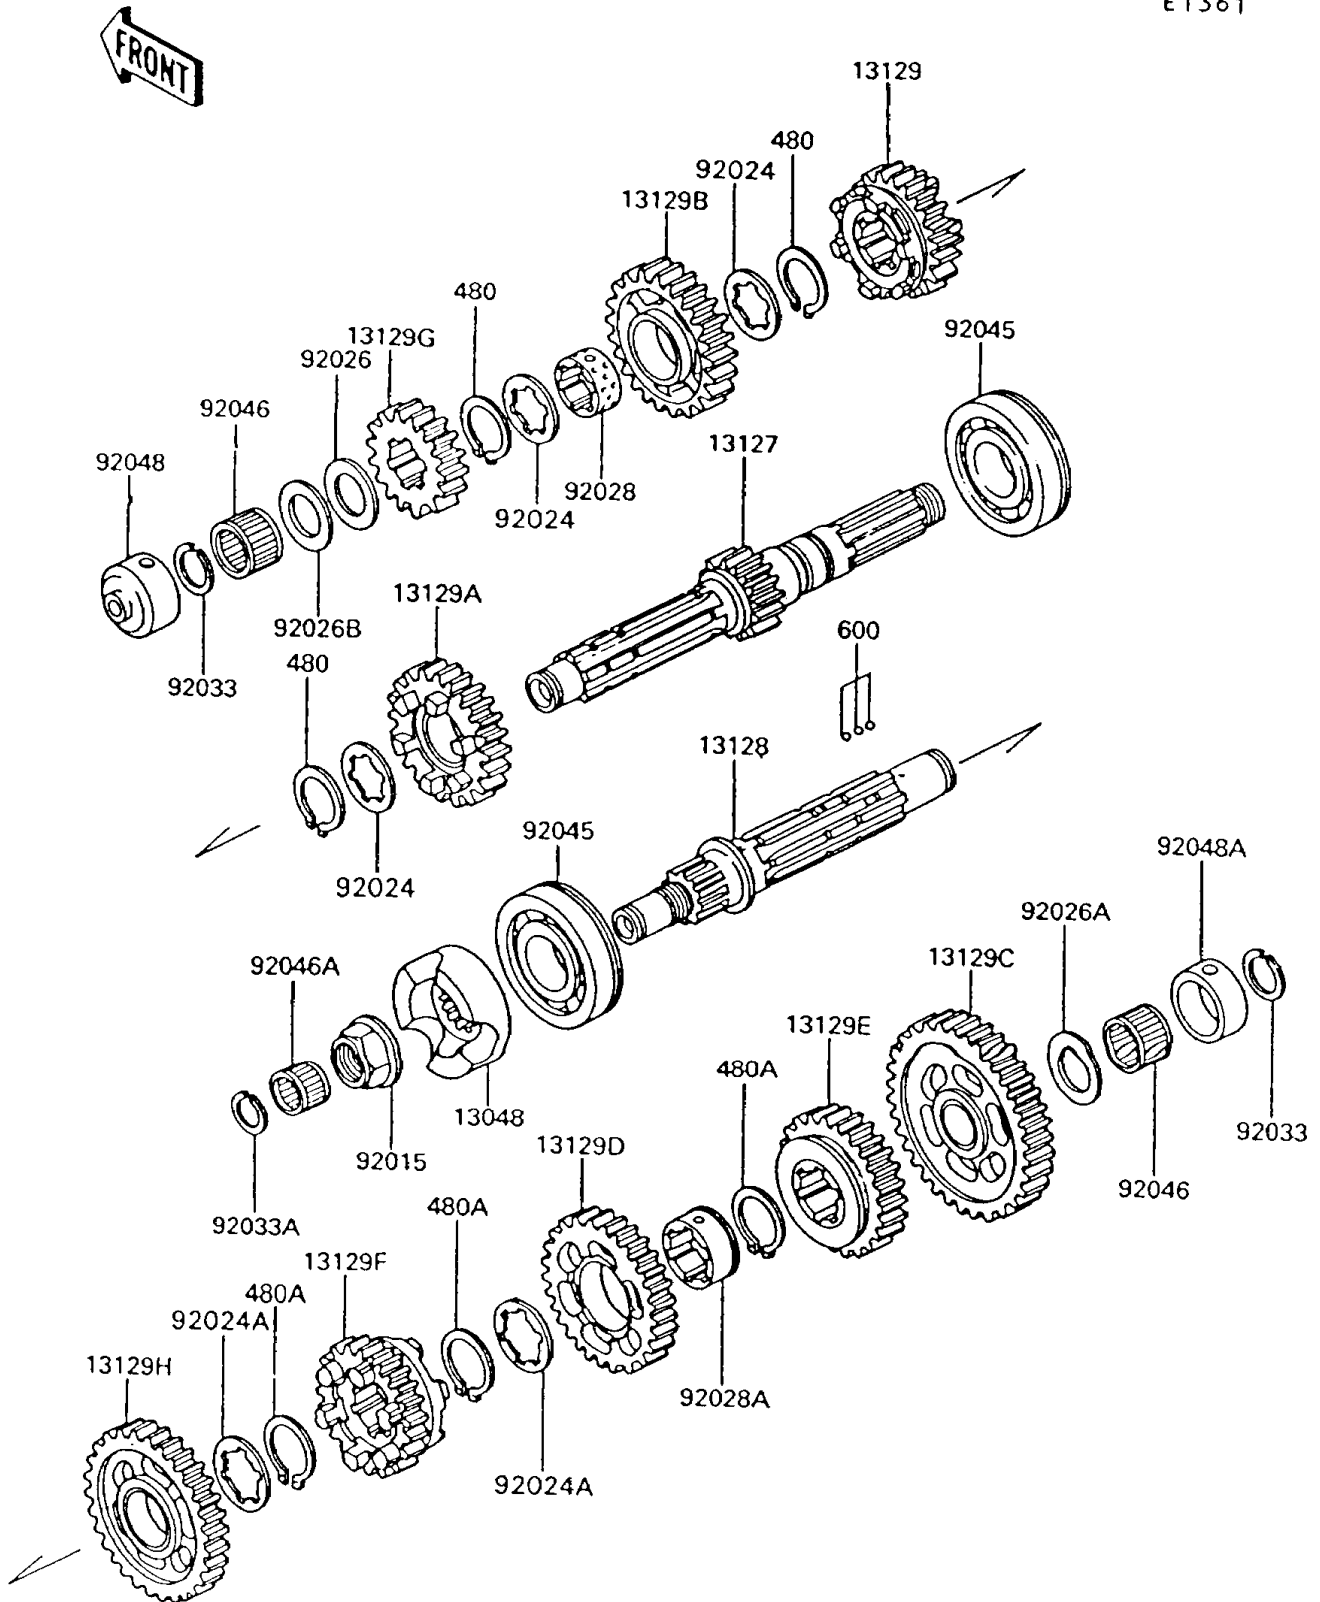

## 1992 Voyager® XII PARTS DIAGRAM

Transmission

E1361

## 1992 Voyager® XII PARTS LIST

Transmission

ITEM NAME	PART NUMBER	QUANTITY
CIRCLIP-TYPE-C,28MM (Ref # 480)	480J2800	1
CIRCLIP (Ref # 480A)	480J2900	1
BALL-STEEL,5/32" (Ref # 600)	600A0500	1
CAM-DAMPER (Ref # 13048)	13048-1066	1
SHAFT-TRANSMISSION INPUT,15T (Ref # 13127)	13127-1133	1
SHAFT-TRANSMISSION OUTPUT (Ref # 13128)	13128-1130	1
GEAR,INPUT 3RD,24T (Ref # 13129)	13129-1765	1
GEAR,INPUT 4TH,28T (Ref # 13129A)	13129-1766	1
GEAR,INPUT TOP,31T (Ref # 13129B)	13129-1767	1
GEAR,OUTPUT LOW,41T (Ref # 13129C)	13129-1768	1
GEAR,OUTPUT 3RD,32T (Ref # 13129D)	13129-1770	1
GEAR,OUTPUT 4TH,29T (Ref # 13129E)	13129-1771	1
GEAR,OUTPUT TOP,26T (Ref # 13129F)	13129-1772	1
GEAR,INPUT 2ND,20T (Ref # 13129G)	13129-1836	1
GEAR,OUTPUT 2ND,36T (Ref # 13129H)	13129-1837	1
NUT (Ref # 92015)	92015-1543	1
WASHER,TOOTHED,26X35.5X1.5 (Ref # 92024)	92024-042	1
WASHER,TOOTHED,30.3X40X1.5 (Ref # 92024A)	92024-043	1
SPACER,22X35.5X1.0 (Ref # 92026)	92026-1020	1
SPACER,22X35.5X2.4 (Ref # 92026A)	92026-1225	1
SPACER,22X35.5X1.8 (Ref # 92026B)	92026-1226	1
BUSHING, TOP GEAR (Ref # 92028)	92028-1124	1
BUSHING (Ref # 92028A)	92028-1403	1
RING-SNAP,20X25.5X1.2 (Ref # 92033)	92033-025	1
RING-SNAP (Ref # 92033A)	92033-1208	1
BEARING-BALL (Ref # 92045)	92045-1197	1
BEARING-NEEDLE,FWF-223014 (Ref # 92046)	92046-031	1
BEARING-NEEDLE,K182420V1 (Ref # 92046A)	92046-1154	1
RACE,INPUT SHAFT (Ref # 92048)	92048-1052	1

## 1992 Voyager® XII PARTS LIST

Transmission

ITEM NAME	PART NUMBER	QUANTITY
RACE,30X38X15 (Ref # 92048A)	92048-1053	1