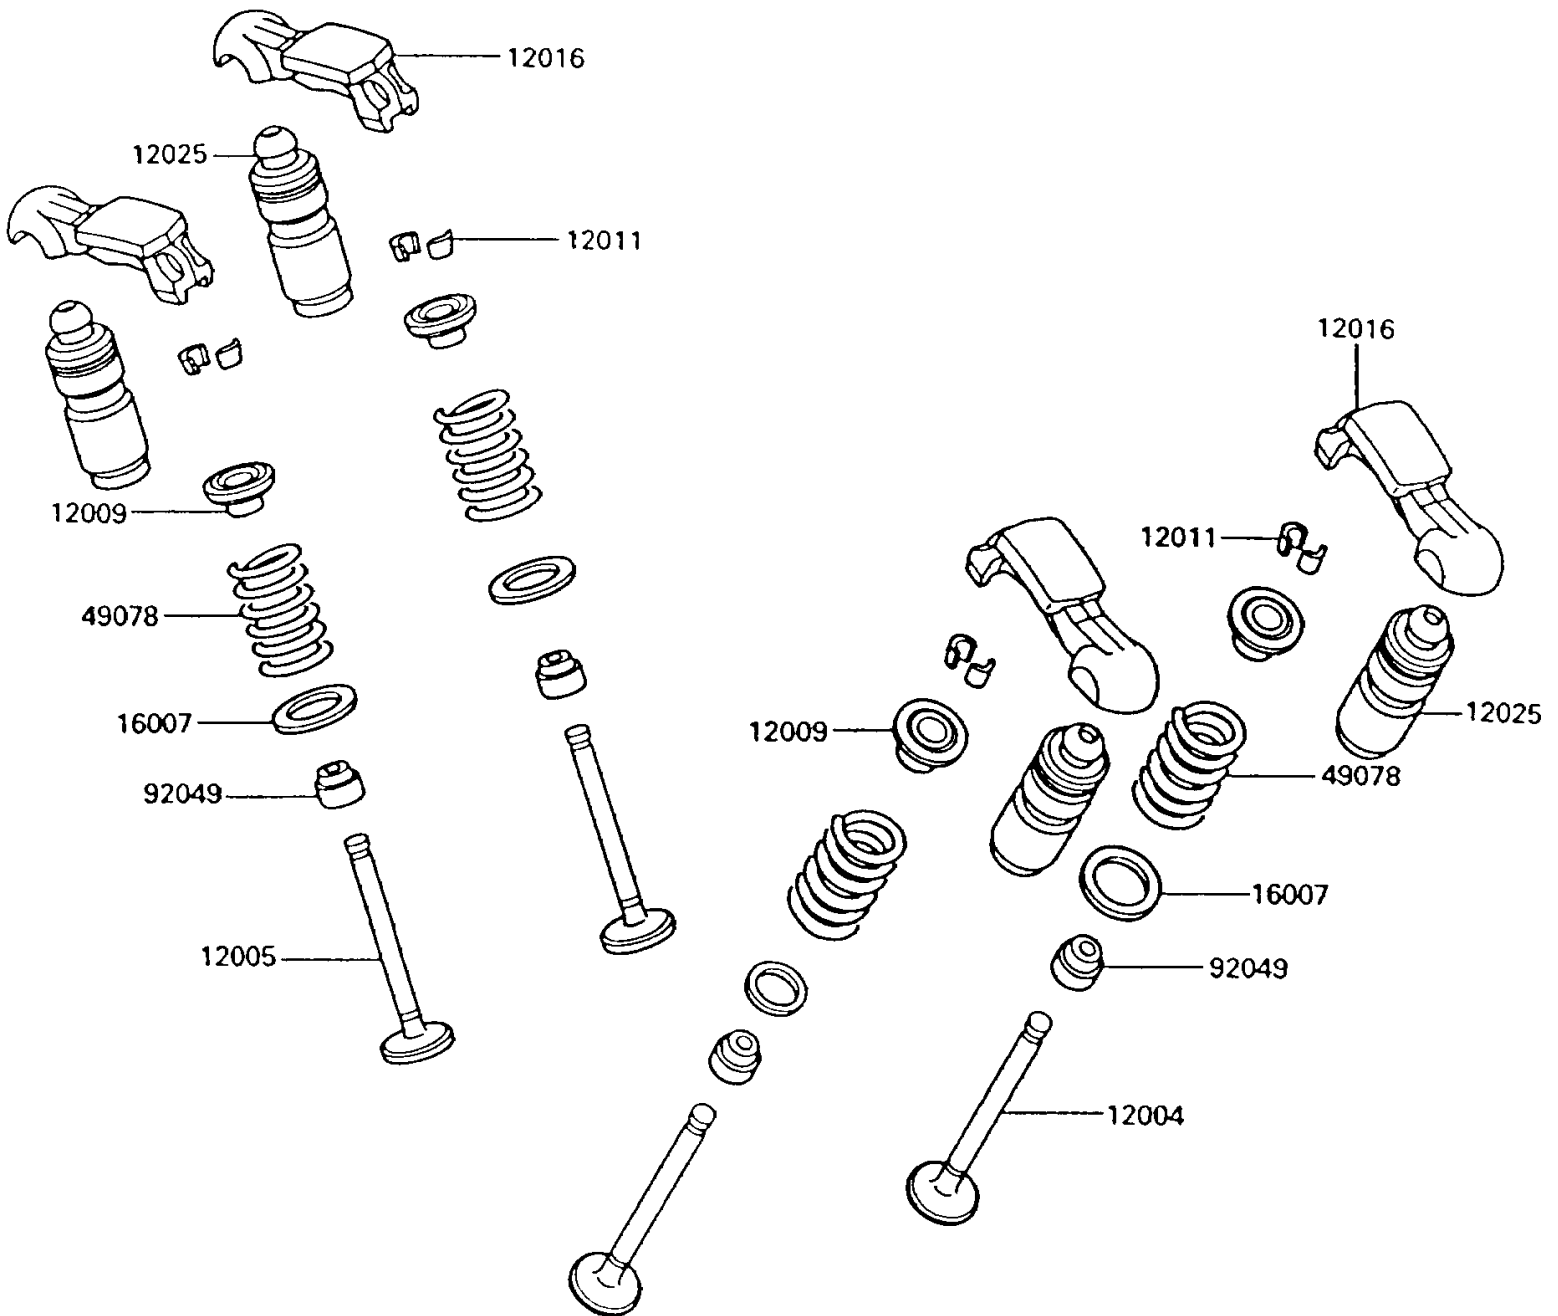

1992 Voyager® XII PARTS DIAGRAM

Valve(s)

E1210

1992 Voyager® XII PARTS LIST

Valve(s)

ITEM NAME	PART NUMBER	QUANTITY
VALVE-INTAKE (Ref # 12004)	12004-1065	1
VALVE-EXHAUST (Ref # 12005)	12005-1074	1
RETAINER-VALVE SPRING (Ref # 12009)	12009-1054	1
COLLET (Ref # 12011)	12011-1003	1
ARM-ROCKER (Ref # 12016)	12016-1066	1
ADJUSTER-LASH (Ref # 12025)	12025-1052	1
SEAT-SPRING,17.5X23.8X0.5 (Ref # 16007)	16007-1178	1
SPRING-ENGINE VALVE (Ref # 49078)	49078-1073	1
SEAL-OIL,RVC2-5.5X8.5X8.3 (Ref # 92049)	92049-1062	1