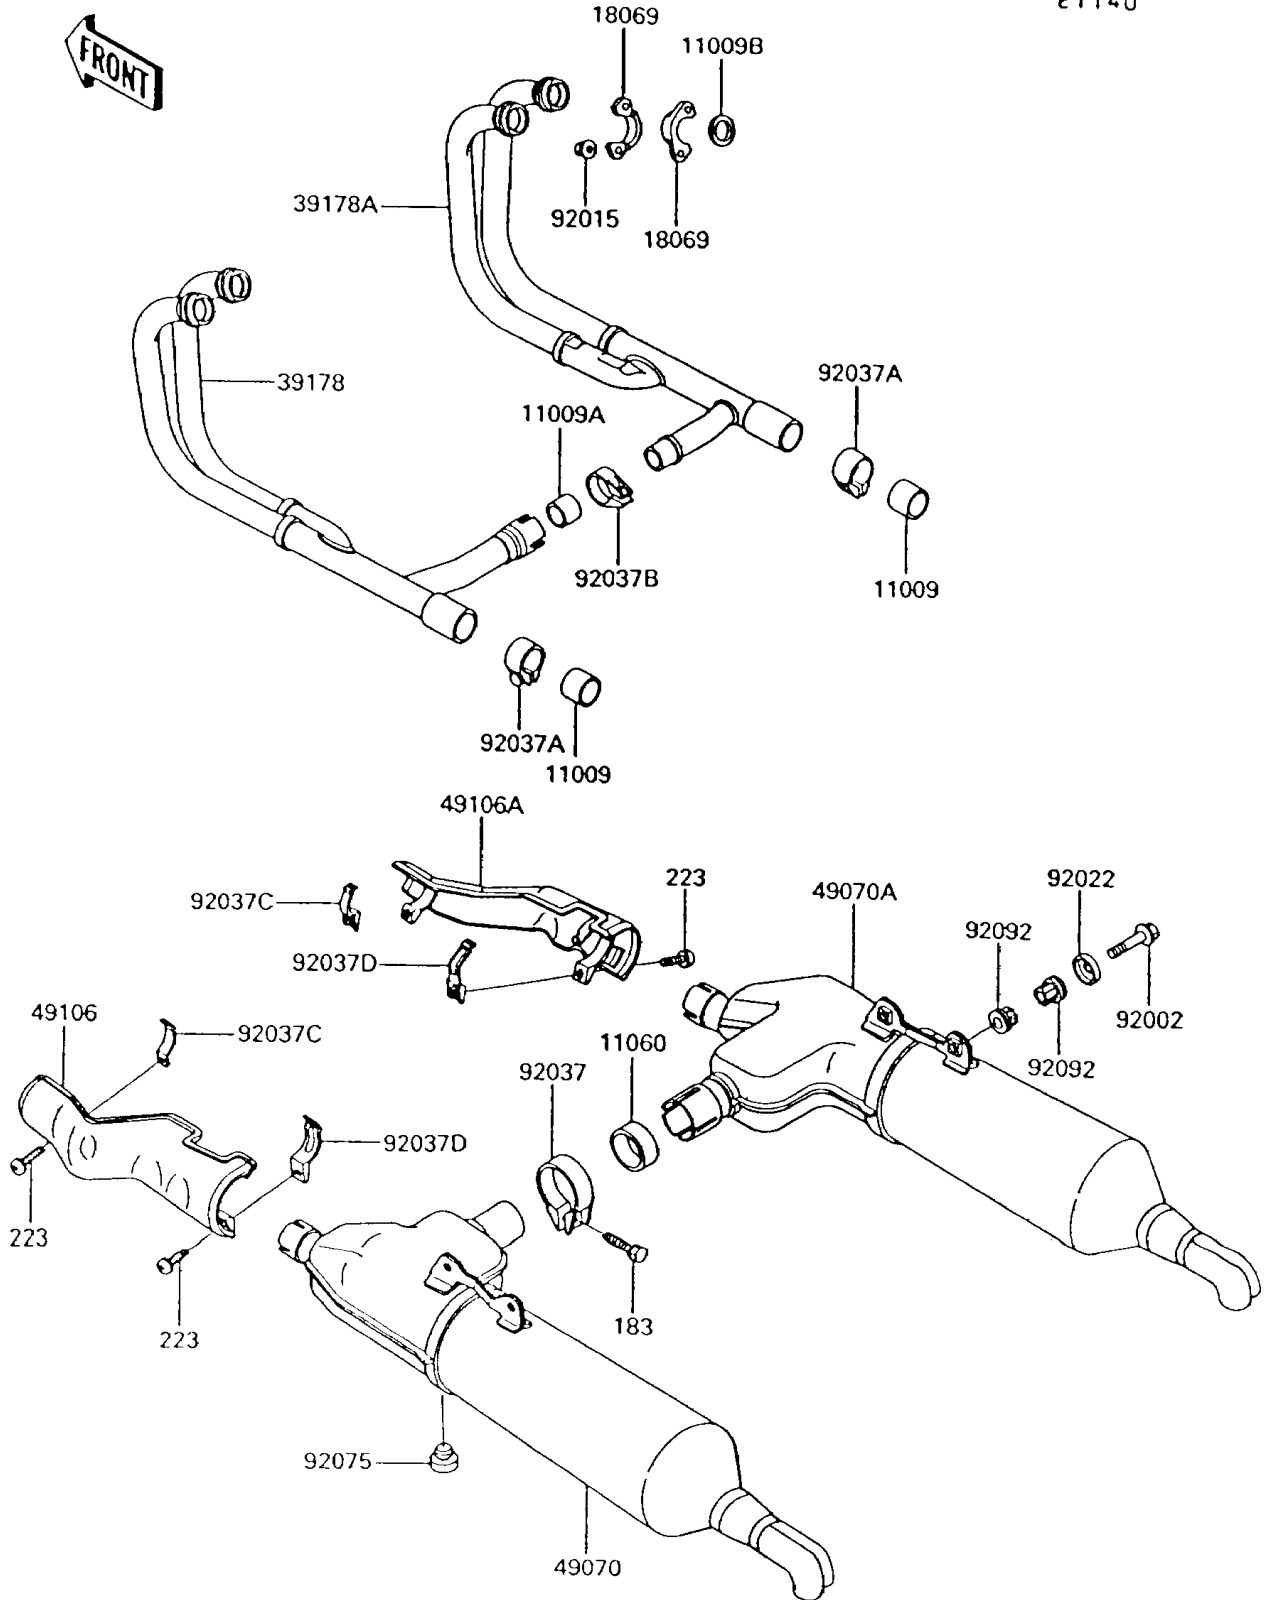

1992 Voyager® XII PARTS DIAGRAM

Muffler(s)

E1140

1992 Voyager® XII PARTS LIST

Muffler(s)

ITEM NAME	PART NUMBER	QUANTITY
BOLT-UPSET-WS-SMALL (Ref # 183)	183J0835	1
SCREW-PAN-WS-CROS (Ref # 223)	223X0625	1
GASKET,EXHAUST PIPE CONNECTING (Ref # 11009)	11009-1666	1
GASKET,EXHAUST MANUFOLD (Ref # 11009A)	11009-1668	1
GASKET,EXHAUST PIPE HOLDER (Ref # 11009B)	11009-1906	1
GASKET,MUFFLER (Ref # 11060)	11060-1095	1
HOLDER-EXHAUST PIPE (Ref # 18069)	18069-1070	1
MANIFOLD-COMP-EXHAUST,LH (Ref # 39178)	39178-1100	1
MANIFOLD-COMP-EXHAUST,RH (Ref # 39178A)	39178-1101	1
MUFFLER-COMP,LH (Ref # 49070)	49070-1115	1
MUFFLER-COMP,RH (Ref # 49070A)	49070-1116	1
COVER-MUFFLER,LH (Ref # 49106)	49106-1069	1
COVER-MUFFLER,RH (Ref # 49106A)	49106-1070	1
BOLT,10X55 (Ref # 92002)	92002-1826	1
NUT,8MM (Ref # 92015)	92015-1398	1
WASHER (Ref # 92022)	92022-289	1
CLAMP,MUFFLER (Ref # 92037)	92037-1055	1
CLAMP,POWER CHAMBER (Ref # 92037A)	92037-1228	1
CLAMP,MUFFLER (Ref # 92037B)	92037-1258	1
CLAMP,MUFFLER COVER,FR (Ref # 92037C)	92037-1752	1
CLAMP,MUFFLER COVER,RR (Ref # 92037D)	92037-1753	1
DAMPER (Ref # 92075)	92075-1045	1
BUSHING-RUBBER,MUFFLER (Ref # 92092)	92092-1013	1