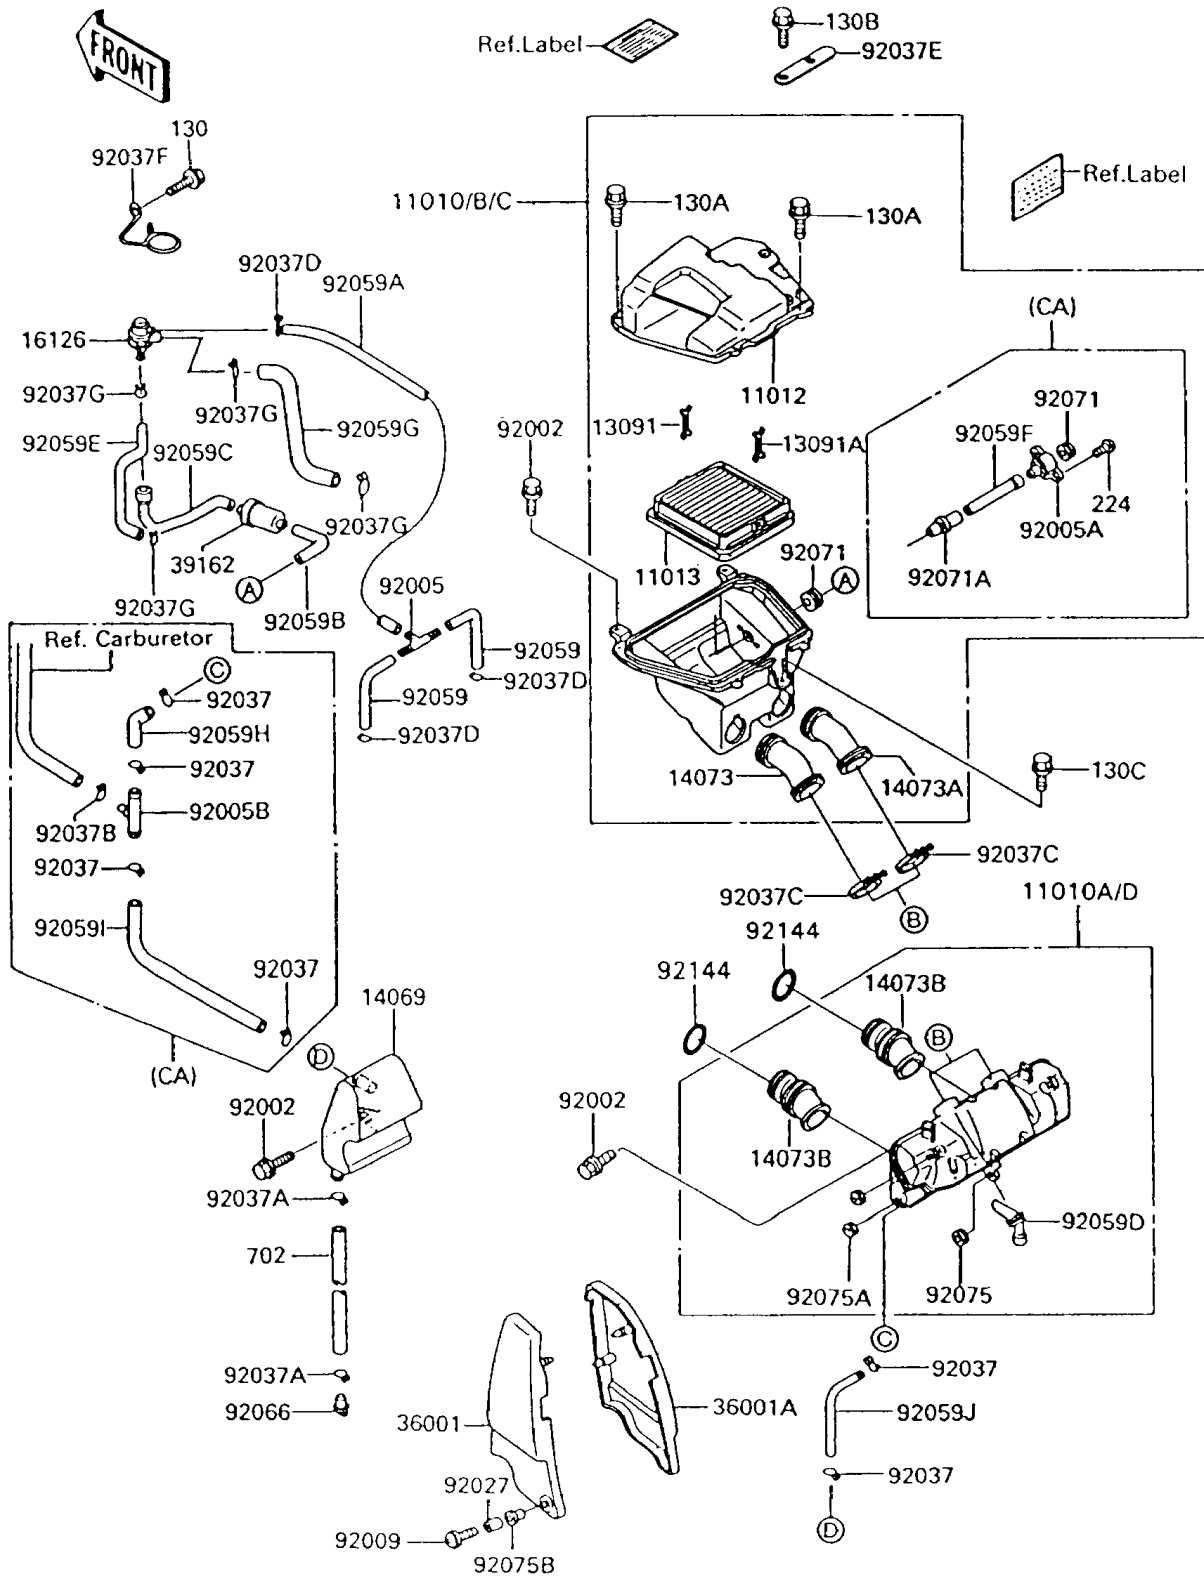

1992 Voyager® XII PARTS DIAGRAM

Air Cleaner

E1130

1992 Voyager® XII PARTS LIST

Air Cleaner

ITEM NAME	PART NUMBER	QUANTITY
CAP,AIR FILTER (Ref # 11012)	11012-1490	1
ELEMENT-AIR FILTER (Ref # 11013)	11013-1137	1
HOLDER,FR (Ref # 13091)	13091-1420	1
HOLDER,RR (Ref # 13091A)	13091-1432	1
BREATHER,TANK (Ref # 14069)	14069-1053	1
DUCT,LH (Ref # 14073)	14073-1241	1
DUCT,RH (Ref # 14073A)	14073-1242	1
DUCT,CARBURETOR (Ref # 14073B)	14073-1255	1
VALVE,AIR SWITCH (Ref # 16126)	16126-1005	1
COVER-SIDE,AIR FILTER,LH (Ref # 36001)	36001-1334	1
COVER-SIDE,AIR FILTER,RH (Ref # 36001A)	36001-1335	1
SILENCER-INTAKE (Ref # 39162)	39162-1003	1
BOLT,6X16 (Ref # 92002)	92002-1188	1
FITTING,TUBE,T-TYPE (Ref # 92005)	92005-1017	1
SCREW,6X22 (Ref # 92009)	92009-1441	1
COLLAR,L=13.1,BLACK (Ref # 92027)	92027-1450	1
CLAMP,TUBE (Ref # 92037A)	92037-147	1
CLAMP (Ref # 92037C)	92037-1554	1
BOLT-FLANGED,6X12 (Ref # 130)	130B0612	1
BOLT-FLANGED,6X16 (Ref # 130A)	130B0616	1
BOLT-FLANGED (Ref # 130B)	130D0610	1
CLAMP (Ref # 92037D)	92037-1610	1
CLAMP (Ref # 92037E)	92037-1768	1
CLAMP (Ref # 92037F)	92037-1776	1
CLAMP,TUBE (Ref # 92037G)	92037-213	1
TUBE,4X9X155 (Ref # 92059)	92059-1033	1
TUBE,VACUUM,LONG (Ref # 92059A)	92059-1162	1
TUBE (Ref # 92059B)	92059-1657	1
TUBE (Ref # 92059C)	92059-1658	1