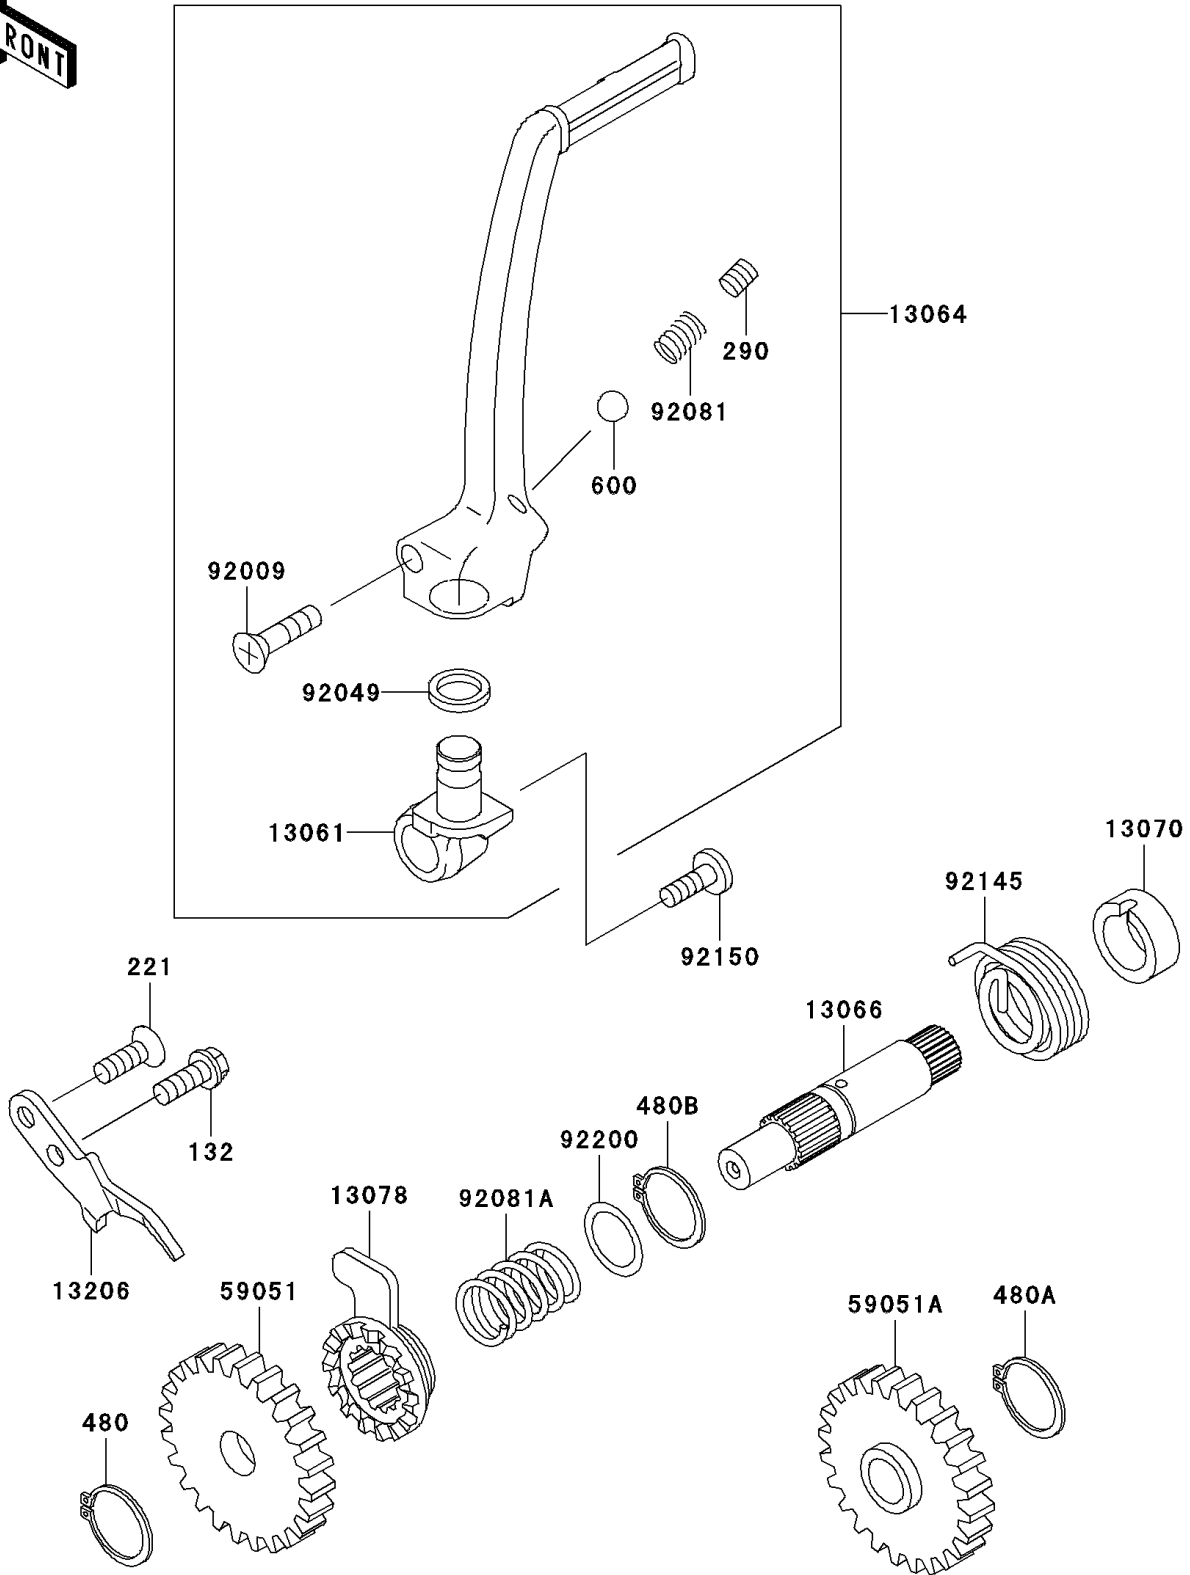

2006 KX™65 PARTS DIAGRAM

Kickstarter Mechanism

E1340

2006 KX™65 PARTS LIST

Kickstarter Mechanism

ITEM NAME	PART NUMBER	QUANTITY
BOLT-FLANGED-SMALL,6X16 (Ref # 132)	132BA0616	1
SCREW-CSK-CROS,6X18 (Ref # 221)	221AA0618	1
SCREW-SET-SOCKET,8X8 (Ref # 290)	290CA0808	1
CIRCLIP-TYPE-C,12MM (Ref # 480)	480J1200	1
CIRCLIP-TYPE-C,15MM (Ref # 480A)	480J1500	1
CIRCLIP-TYPE-C,16MM (Ref # 480B)	480J1600	1
BALL-STEEL,1/4" (Ref # 600)	600A0800	1
BOSS,KICK PEDAL (Ref # 13061)	13061-1712	1
LEVER-ASSY-KICK,PEDAL (Ref # 13064)	13064-1196	1
SHAFT-KICK (Ref # 13066)	13066-1097	1
GUIDE (Ref # 13070)	13070-1314	1
RATCHET (Ref # 13078)	13078-1004	1
GUIDE-KICK (Ref # 13206)	13206-1067	1
GEAR-SPUR,32T (Ref # 59051)	59051-1026	1
GEAR-SPUR,30T (Ref # 59051A)	59051-1027	1
SCREW,6X27 (Ref # 92009)	92009-1607	1
SEAL-OIL,SR12162.5 (Ref # 92049)	92049-1468	1
SPRING,KICK PEDAL (Ref # 92081)	92081-020	1
SPRING,RATCHET (Ref # 92081A)	92081-122	1
SPRING (Ref # 92145)	92145-1058	1
BOLT,SOCKET,6X16 (Ref # 92150)	92150-1673	1
WASHER,KICKSHAFT (Ref # 92200)	92200-1209	1