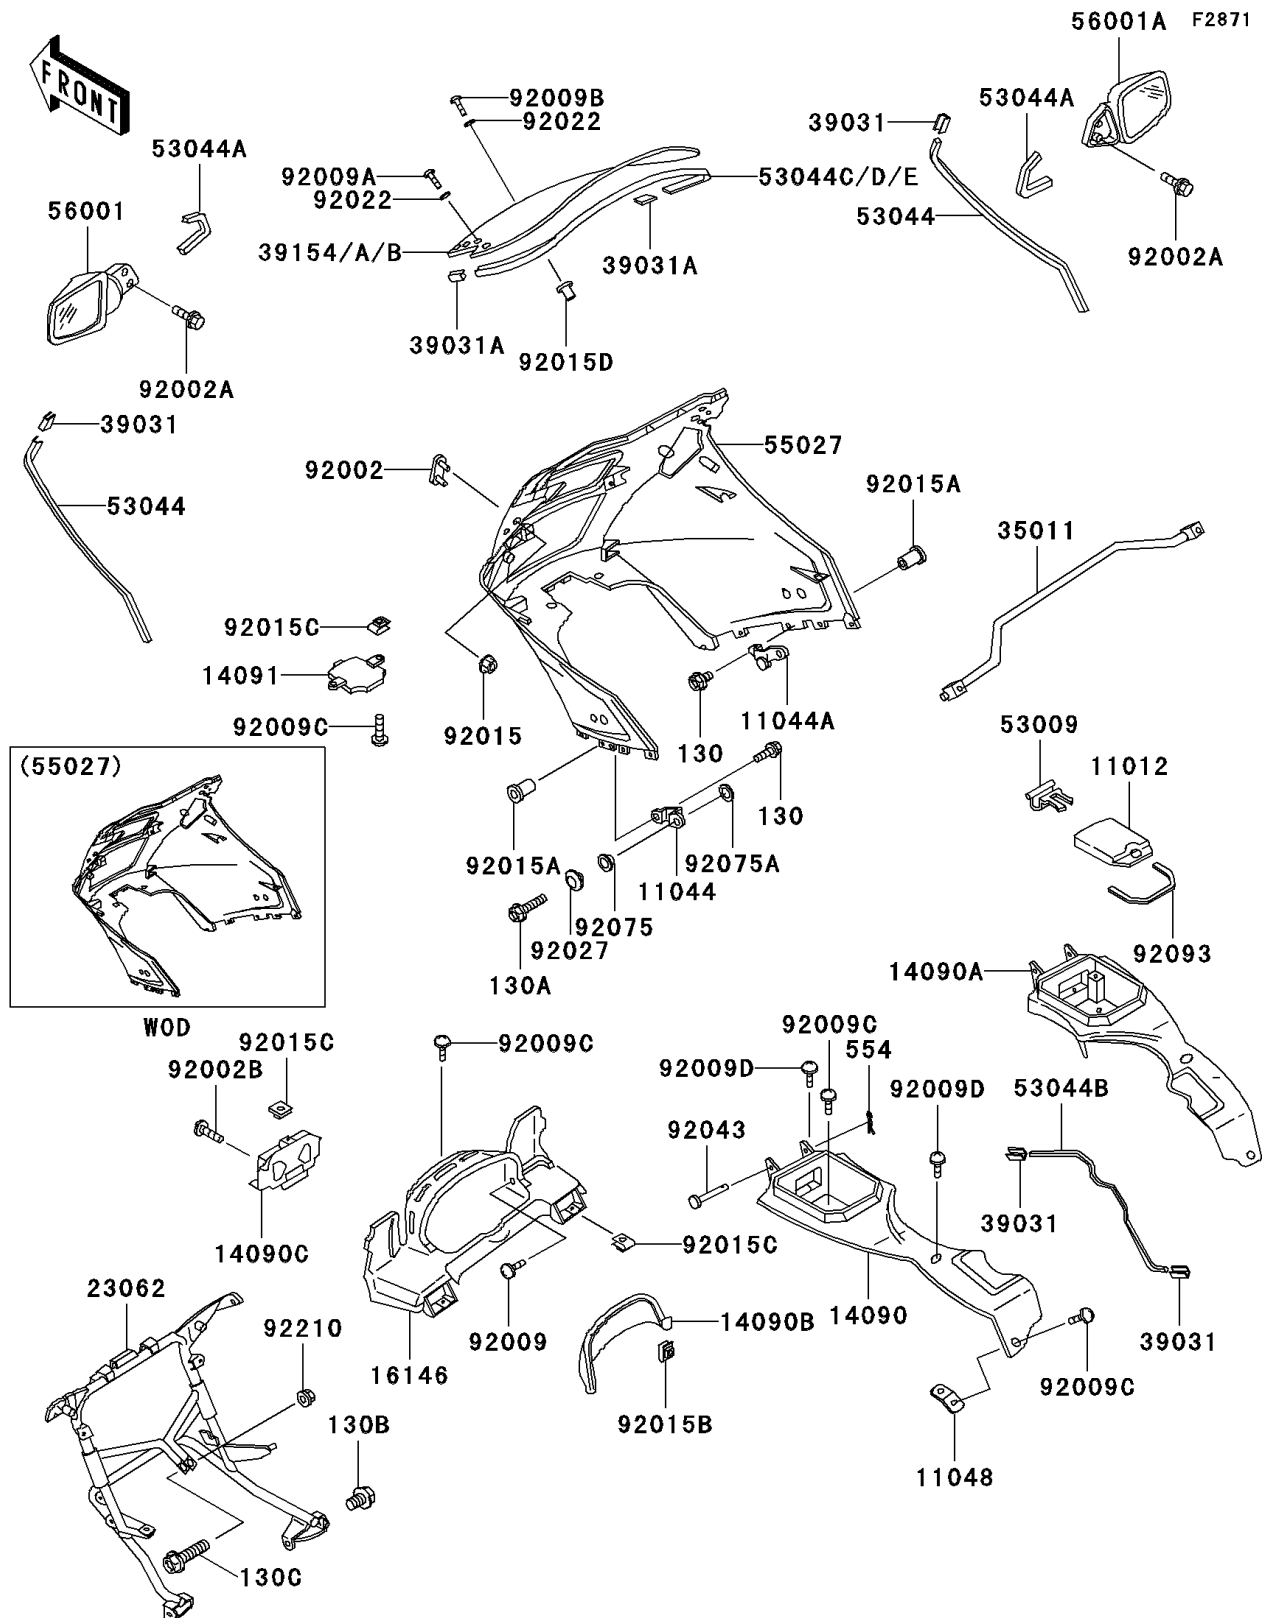

2006 Concours™ PARTS DIAGRAM

Cowling