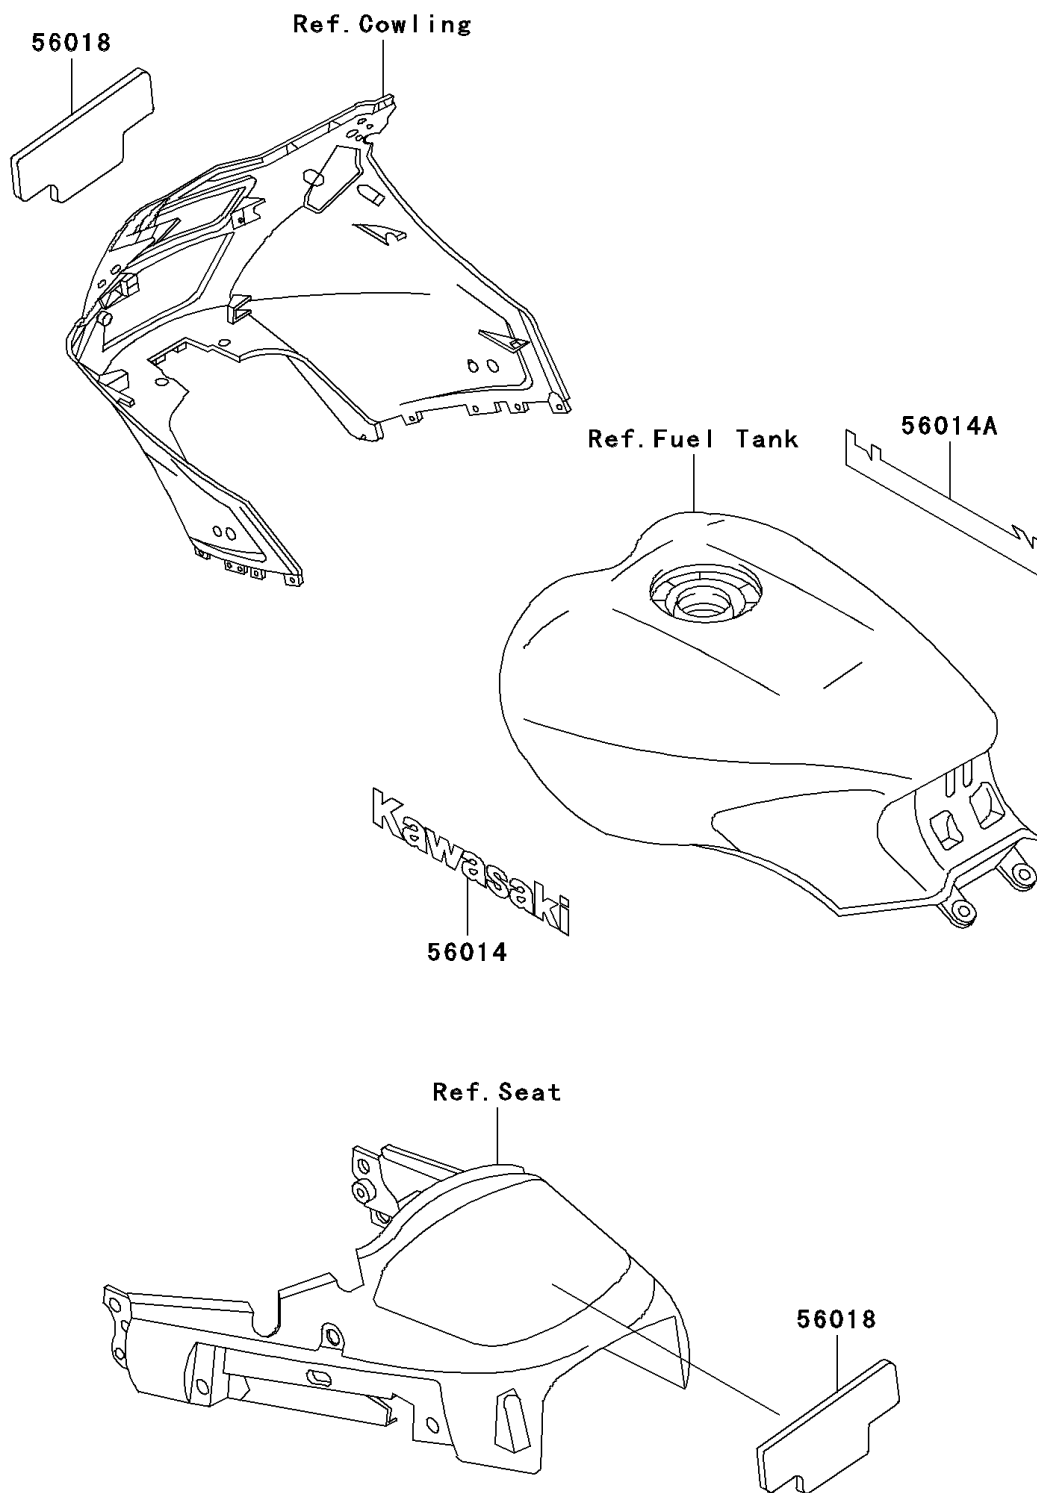

2006 Concours™ PARTS DIAGRAM

Decals

F2861

2006 Concours™ PARTS LIST

Decals

ITEM NAME	PART NUMBER	QUANTITY
EMBLEM,FUEL TANK,LH,KAWASAKI (Ref # 56014)	56014-1134	1
EMBLEM,FUEL TANK,RH,KAWASAKI (Ref # 56014A)	56014-1135	1
MARK,CARRIER COVER&SCREEN (Ref # 56018)	56018-1869	1