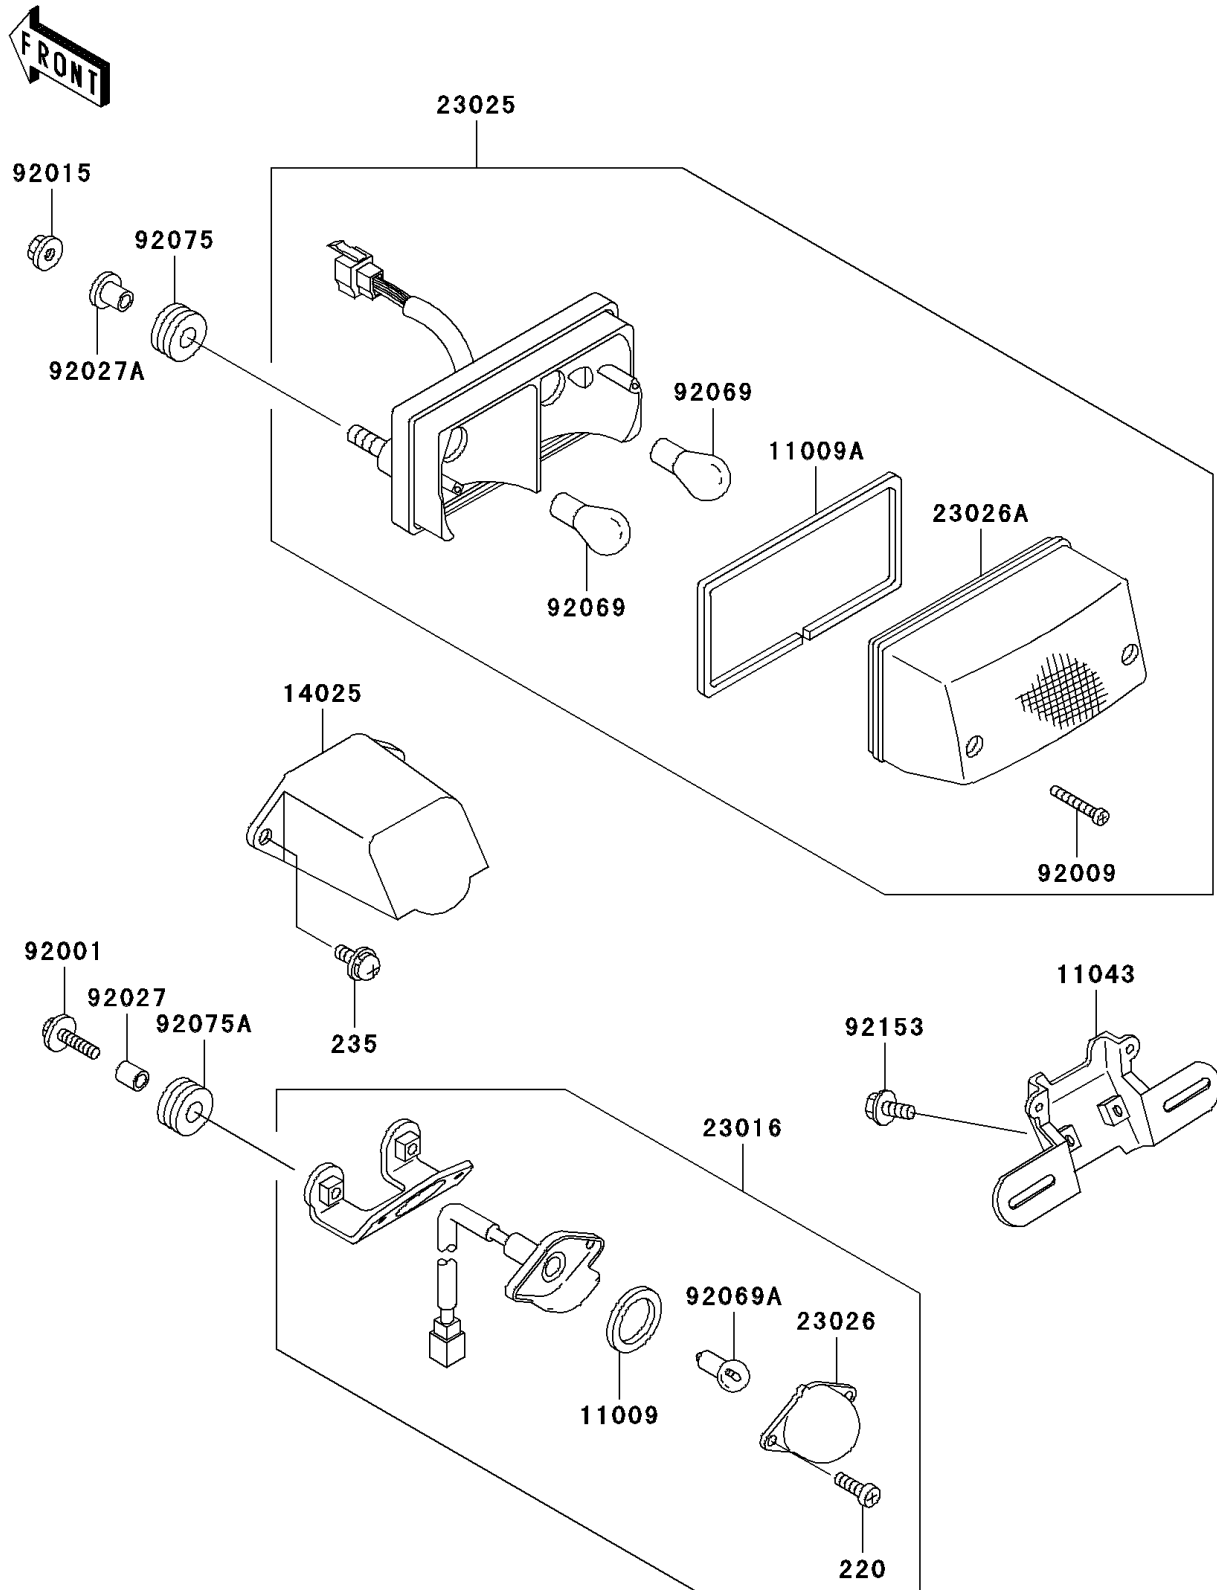

2006 Concours™ PARTS DIAGRAM

Taillight(s)

F2720

2006 Concours™ PARTS LIST

Taillight(s)

ITEM NAME	PART NUMBER	QUANTITY
SCREW-PAN-CROS,4X10 (Ref # 220)	220B0410	1
SCREW-PAN-WP-CROS,6X16 (Ref # 235)	235C0616	1
GASKET,LICENSE PLATE LAMP (Ref # 11009)	11009-1372	1
GASKET,TAIL LAMP (Ref # 11009A)	11009-1581	1
BRACKET,LICENSE PLATE (Ref # 11043)	11043-1440	1
COVER,LICENSE PLATE LAMP (Ref # 14025)	14025-1821	1
LAMP-ASSY,LICENSE PLATE (Ref # 23016)	23016-1054	1
LAMP-TAIL (Ref # 23025)	23025-1304	1
LENS,LAMP (Ref # 23026)	23026-1054	1
LENS,TAIL LAMP (Ref # 23026A)	23026-1079	1
BOLT,6X20 (Ref # 92001)	92001-1773	1
SCREW,TAPPING,4X20 (Ref # 92009)	92009-1378	1
NUT,FLANGED,6MM (Ref # 92015)	92015-1367	1
COLLAR,6.8X10X10.5 (Ref # 92027)	92027-120	1
COLLAR,L=13.1 (Ref # 92027A)	92027-251	1
BULB,12V 21/5W (Ref # 92069)	92069-063	1
BULB,12V 5W (Ref # 92069A)	92069-1055	1
DAMPER (Ref # 92075)	92075-1690	1
DAMPER,CASE (Ref # 92075A)	92075-222	1
BOLT,6X16 (Ref # 92153)	92153-0684	1