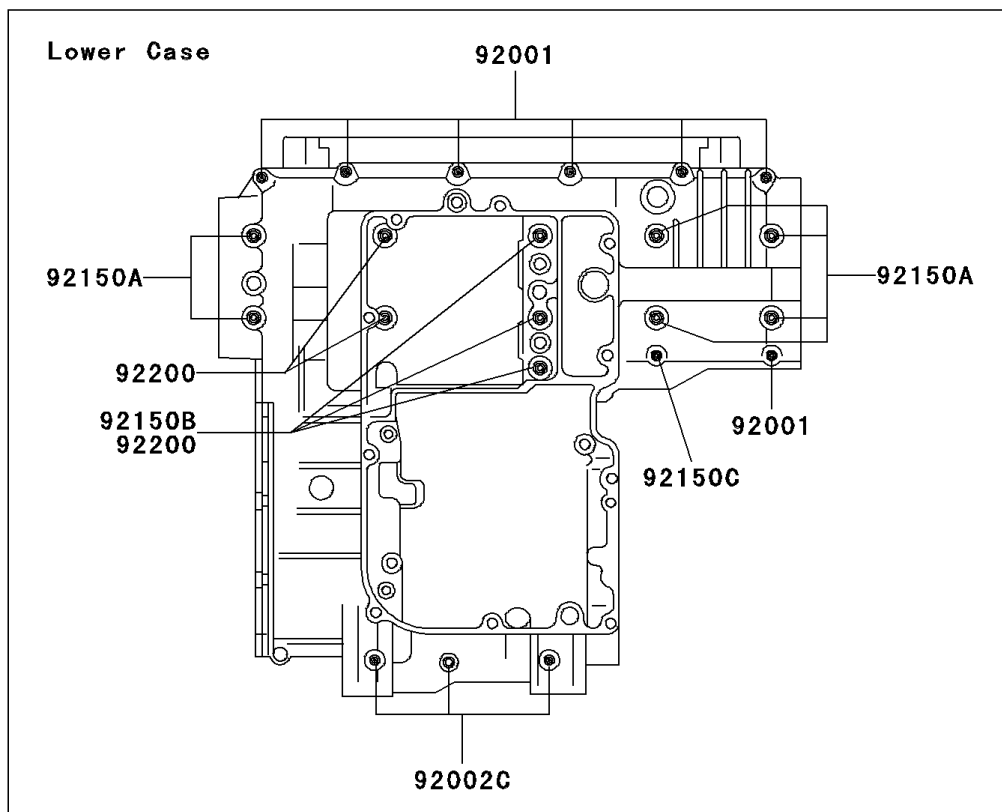

2006 Concours™ PARTS DIAGRAM

Crankcase Bolt Pattern

E1412

2006 Concours™ PARTS LIST

Crankcase Bolt Pattern

ITEM NAME	PART NUMBER	QUANTITY
BOLT,6X38 (Ref # 92001)	92001-1899	1
BOLT,6X55 (Ref # 92002)	92002-1054	1
BOLT,6X85 (Ref # 92002A)	92002-1306	1
BOLT,8X63 (Ref # 92002B)	92002-1308	1
BOLT,6X120 (Ref # 92002C)	92002-1654	1
BOLT,6X115 (Ref # 92150)	92150-1140	1
BOLT,9X90 (Ref # 92150A)	92150-1364	1
BOLT,9X140 (Ref # 92150B)	92150-1365	1
BOLT,7X38 (Ref # 92150C)	92150-1367	1
WASHER,9.5X18X1.2 (Ref # 92200)	92200-1037	1
WASHER,8.5X16X1.2 (Ref # 92200A)	92200-1063	1