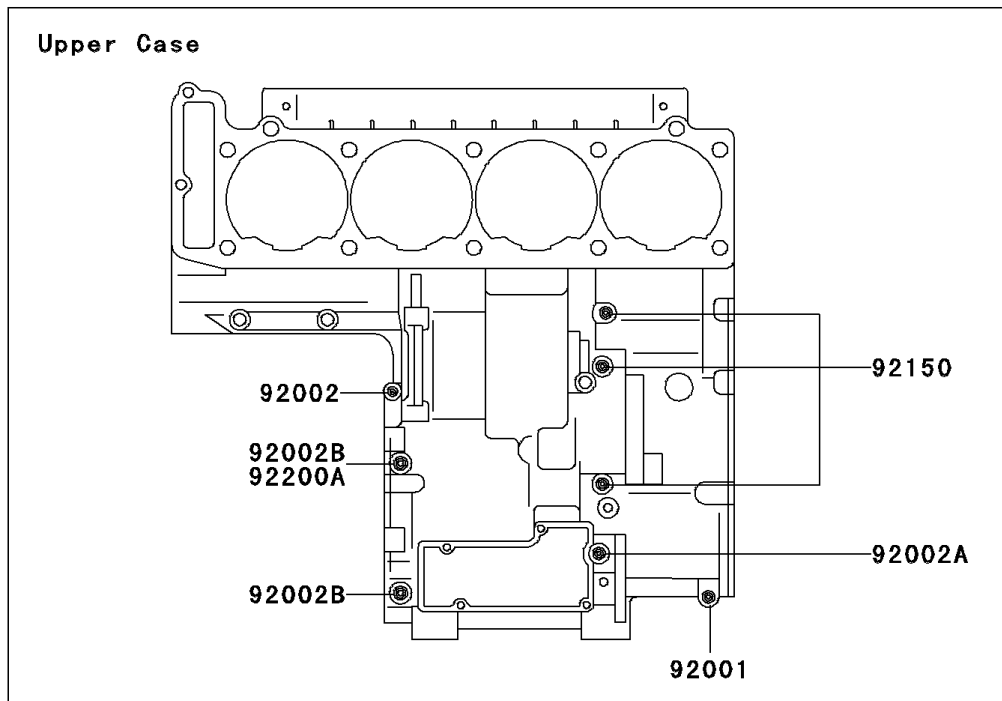

2006 Concours™ PARTS DIAGRAM

Crankcase Bolt Pattern

E1412

2006 Concours™ PARTS LIST

Crankcase Bolt Pattern

ITEM NAME	PART NUMBER	QUANTITY
BOLT,6X38 (Ref # 92001)	92001-1899	1
BOLT,6X55 (Ref # 92002)	92002-1054	1
BOLT,6X85 (Ref # 92002A)	92002-1306	1
BOLT,8X63 (Ref # 92002B)	92002-1308	1
BOLT,6X120 (Ref # 92002C)	92002-1654	1
BOLT,6X115 (Ref # 92150)	92150-1140	1
BOLT,9X90 (Ref # 92150A)	92150-1364	1
BOLT,9X140 (Ref # 92150B)	92150-1365	1
BOLT,7X38 (Ref # 92150C)	92150-1367	1
WASHER,9.5X18X1.2 (Ref # 92200)	92200-1037	1
WASHER,8.5X16X1.2 (Ref # 92200A)	92200-1063	1