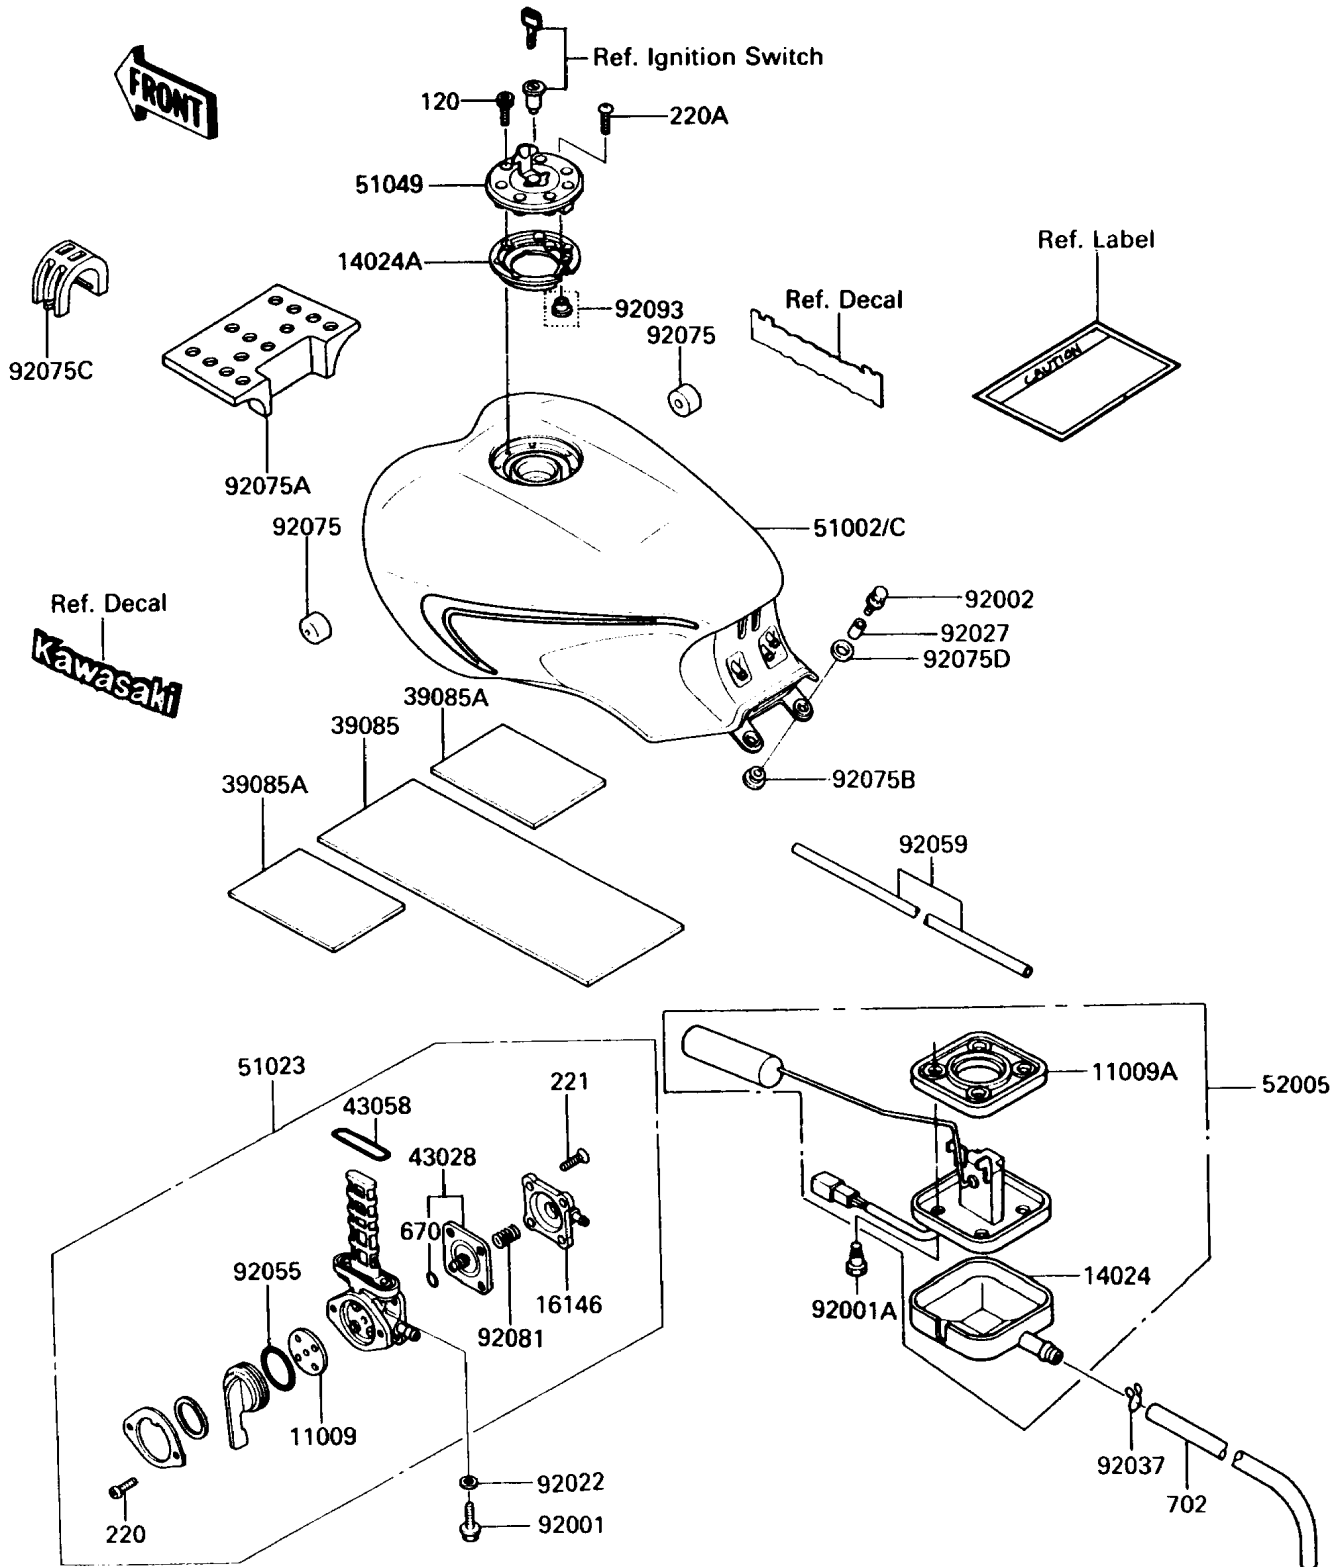

## 1989 PARTS DIAGRAM

Fuel Tank

F241L

## 1989 PARTS LIST

Fuel Tank

ITEM NAME	PART NUMBER	QUANTITY
GASKET,TAP VALVE (Ref # 11009)	11009-1530	1
GASKET,FUEL GAUGE (Ref # 11009A)	11009-1656	1
COVER,FUEL GAUGE (Ref # 14024)	14025-1536	1
COVER,TANK CAP (Ref # 14024A)	14025-1913	1
COVER-ASSY,TAP DIAPHRAGM (Ref # 16146)	16146-1005	1
DIAPHRAGM,TAP (Ref # 43028)	43028-1015	1
RING,TAP FLANGED (Ref # 43058)	51039-010	1
TANK-COMP-FUEL,C.P.RED (Ref # 51002)	51002-5399-A5	1
TAP-ASSY,FUEL (Ref # 51023)	51023-1130	1
CAP-TANK,FUEL (Ref # 51049)	51049-1079	1
GAUGE,FUEL (Ref # 52005)	52005-1078	1
BOLT,6X20 (Ref # 92001)	92001-1091	1
BOLT,FUEL GAUGE (Ref # 92001A)	92001-1705	1
BOLT,6X25 (Ref # 92002)	92002-1137	1
WASHER,6.2X11X1.5 (Ref # 92022)	92022-183	1
COLLAR,6.8X10X14.5 (Ref # 92027)	92027-156	1
CLAMP,TUBE (Ref # 92037)	92037-147	1
RING-O,TAP LEVER (Ref # 92055)	92055-1027	1
TUBE,5X8X600 (Ref # 92059)	92059-1726	1
DAMPER,FUEL TANK (Ref # 92075)	92075-125	1
DAMPER,FUEL TANK (Ref # 92075A)	92075-1672	1
DAMPER,MALE (Ref # 92075B)	92075-174	1
DAMPER,FUEL TANK (Ref # 92075C)	92075-1741	1
DAMPER,FEMALE (Ref # 92075D)	92075-175	1
SPRING,TAP DIAPHRAGM (Ref # 92081)	92081-1171	1
BOLT-SOCKET (Ref # 120)	120S0512	1
SCREW-PAN-CROS (Ref # 220)	220B0308	1
SCREW-PAN-CROS (Ref # 220A)	220C0508	1
SCREW-CSK-CROS,4X14 (Ref # 221)	221B0414	1

## 1989 PARTS LIST

Fuel Tank

ITEM NAME	PART NUMBER	QUANTITY
O RING,4MM (Ref # 670)	670B1504	1
TUBE-RUBBER,7X10X780 (Ref # 702)	702A07780	1