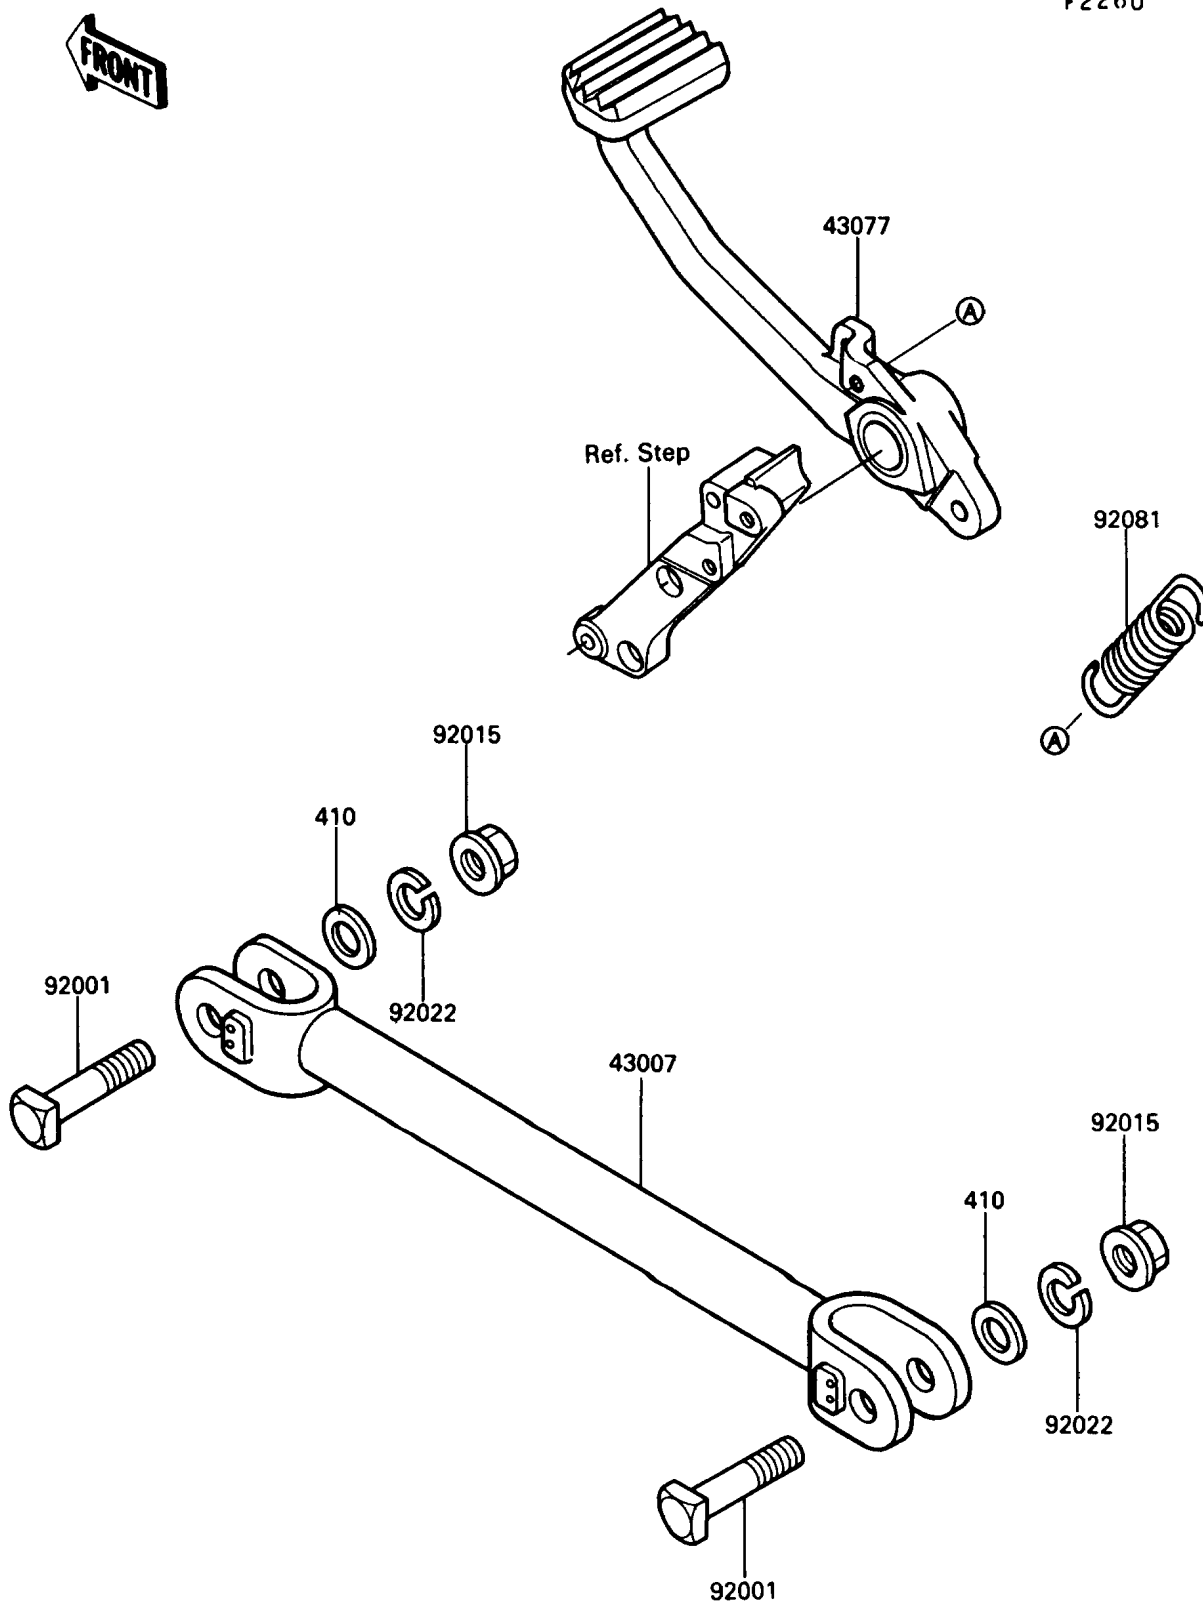

1989 PARTS DIAGRAM

Brake Pedal

F226U

1989 PARTS LIST

Brake Pedal

ITEM NAME	PART NUMBER	QUANTITY
ROD-TORQUE (Ref # 43007)	43007-1130	1
LEVER-ASSY-BRAKE,PEDAL (Ref # 43077)	43077-1062	1
BOLT,10X45 (Ref # 92001)	92001-1208	1
NUT,LOCK,10MM (Ref # 92015)	92015-1429	1
WASHER,SPRING,10MM (Ref # 92022)	92022-1540	1
SPRING,BRAKE PEDAL (Ref # 92081)	92081-1845	1
WASHER-PLAIN-SMALL,10MM (Ref # 410)	410B1000	1