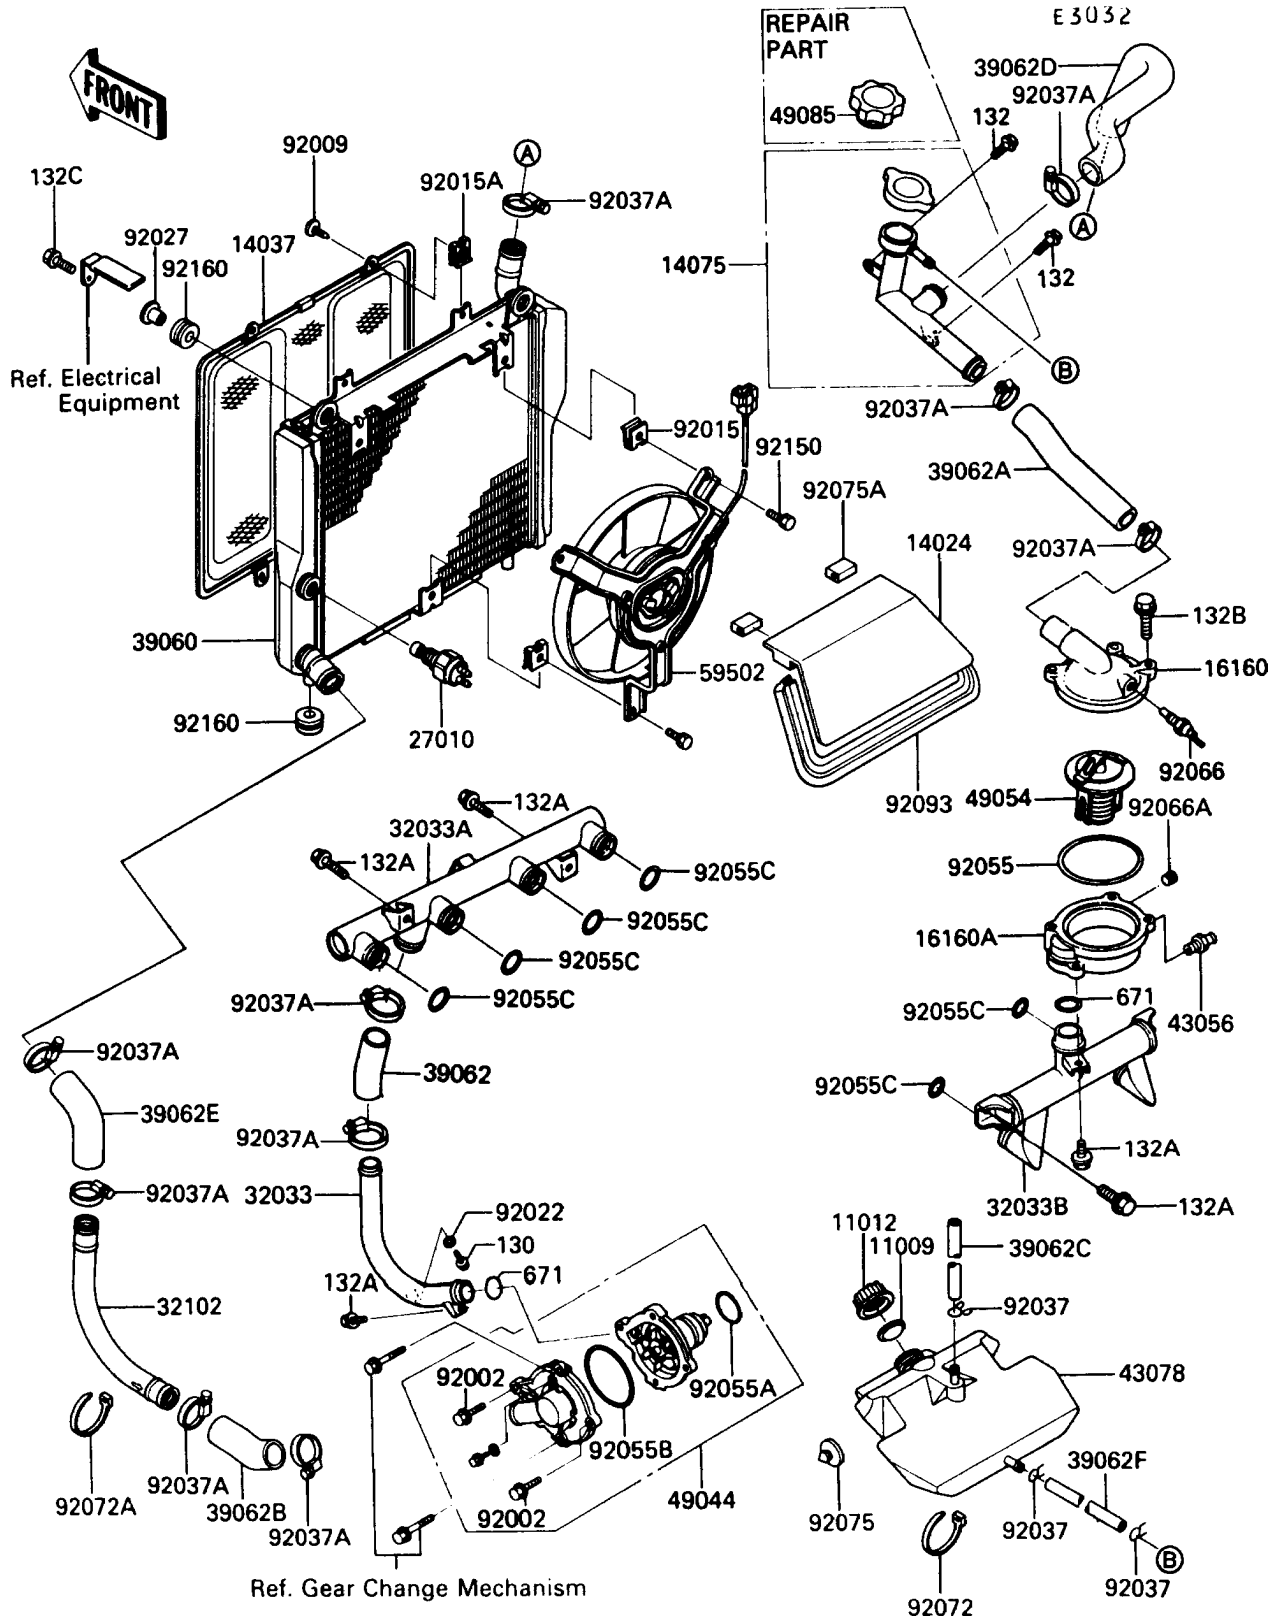

## 1989 PARTS DIAGRAM

Radiator

## 1989 PARTS LIST

## 1989 PARTS LIST

Radiator

ITEM NAME	PART NUMBER	QUANTITY
NUT,6MM (Ref # 92015A)	92015-1758	1
WASHER,6.2X11X1 (Ref # 92022)	92022-304	1
COLLAR,L=14 (Ref # 92027)	92027-1134	1
CLAMP,TUBE (Ref # 92037)	92037-147	1
CLAMP,COOLING HOSE (Ref # 92037A)	92037-1985	1
RING-O,53.5X2.6 (Ref # 92055)	92055-112	1
RING-O,33.8MM (Ref # 92055A)	92055-1266	1
RING-O,WATER PUMP (Ref # 92055B)	92055-1271	1
RING-O (Ref # 92055C)	92055-1282	1
PLUG,SENSOR WATER (Ref # 92066)	92066-1183	1
PLUG (Ref # 92066A)	92066-1201	1
BAND,L=185 (Ref # 92072)	92072-1195	1
BAND,L=365 (Ref # 92072A)	92072-1197	1
DAMPER,RUBBER (Ref # 92075)	92075-078	1
DAMPER (Ref # 92075A)	92075-1446	1
SEAL (Ref # 92093)	92093-1214	1
BOLT,6X16 (Ref # 92150)	92150-1187	1
DAMPER (Ref # 92160)	92160-1007	1
BOLT-FLANGED (Ref # 130)	130J0610	1
BOLT-FLANGED-SMALL (Ref # 132)	132J0608	1
BOLT-FLANGED-SMALL (Ref # 132A)	132J0612	1
BOLT-FLANGED-SMALL (Ref # 132B)	132J0620	1
BOLT-FLANGED-SMALL (Ref # 132C)	132J0825	1
O RING,25MM (Ref # 671)	671B2525	1