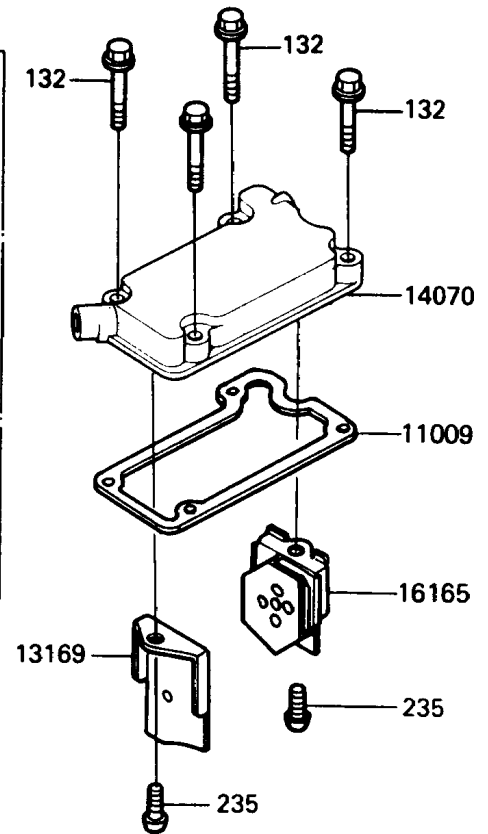

1989 PARTS DIAGRAM

Breather Body/Oil Pan

E1452

1989 PARTS LIST

Breather Body/Oil Pan

ITEM NAME	PART NUMBER	QUANTITY
GASKET,BREATHER BODY (Ref # 11009)	11009-1861	1
GASKET,OIL PAN (Ref # 11009A)	11009-1981	1
GASKET,12X22X2,DRAIN PLUG (Ref # 11009B)	92065-097	1
PLATE,BREATHER (Ref # 13169)	13169-1967	1
BODY-BREATHER (Ref # 14070)	14070-1072	1
SEPARATOR,OIL (Ref # 16165)	16165-1053	1
SWITCH,OIL PRESSURE (Ref # 27010)	27010-1155	1
PAN-OIL (Ref # 49034)	49034-1065	1
NOZZLE,YELLOW (Ref # 92062)	92062-1057	1
PLUG,OIL DRAIN,12X15 (Ref # 92066)	92066-1174	1
BOLT-FLANGED-SMALL (Ref # 132)	132E0625	1
BOLT-FLANGED-SMALL (Ref # 132A)	132J0625	1
BOLT-FLANGED-SMALL,6X40 (Ref # 132B)	132J0640	1
SCREW-PAN-WP-CROS (Ref # 235)	235B0610	1
O RING,90MM (Ref # 671)	671B2590	1