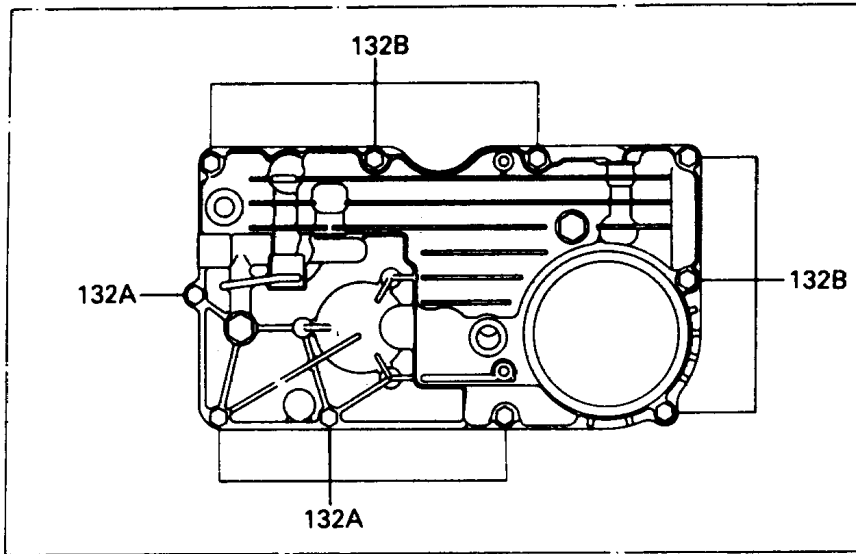

1989 PARTS DIAGRAM

Breather Body/Oil Pan

E1452

1989 PARTS LIST

Breather Body/Oil Pan

ITEM NAME	PART NUMBER	QUANTITY
GASKET,BREATHER BODY (Ref # 11009)	11009-1861	1
GASKET,OIL PAN (Ref # 11009A)	11009-1981	1
GASKET,12X22X2,DRAIN PLUG (Ref # 11009B)	92065-097	1
PLATE,BREATHER (Ref # 13169)	13169-1967	1
BODY-BREATHER (Ref # 14070)	14070-1072	1
SEPARATOR,OIL (Ref # 16165)	16165-1053	1
SWITCH,OIL PRESSURE (Ref # 27010)	27010-1155	1
PAN-OIL (Ref # 49034)	49034-1065	1
NOZZLE,YELLOW (Ref # 92062)	92062-1057	1
PLUG,OIL DRAIN,12X15 (Ref # 92066)	92066-1174	1
BOLT-FLANGED-SMALL (Ref # 132)	132E0625	1
BOLT-FLANGED-SMALL (Ref # 132A)	132J0625	1
BOLT-FLANGED-SMALL,6X40 (Ref # 132B)	132J0640	1
SCREW-PAN-WP-CROS (Ref # 235)	235B0610	1
O RING,90MM (Ref # 671)	671B2590	1