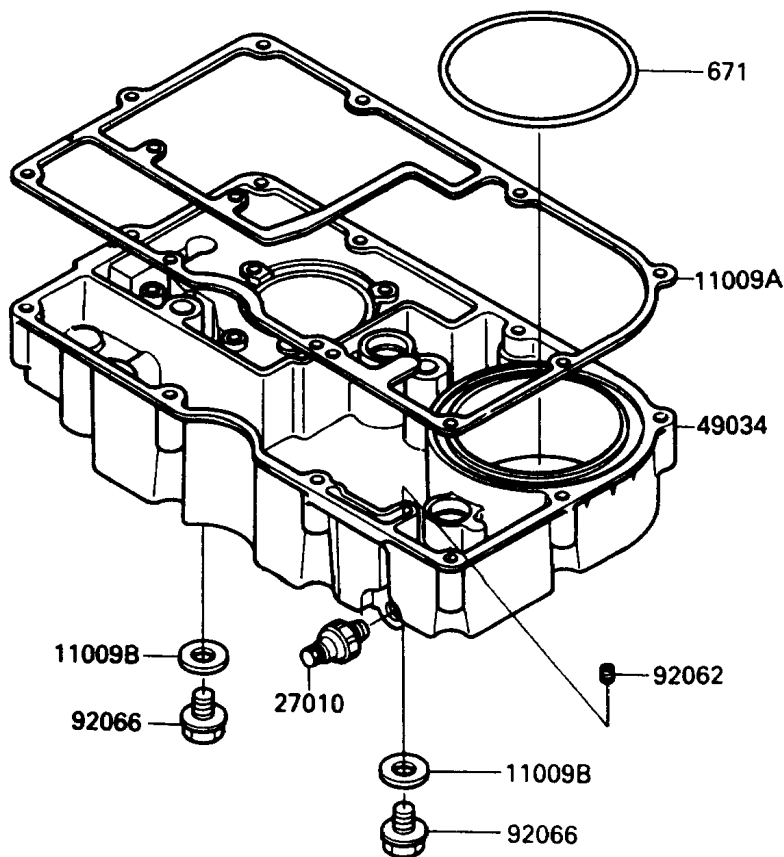

1989 PARTS DIAGRAM

Breather Body/Oil Pan

E1452

1989 PARTS LIST

Breather Body/Oil Pan

ITEM NAME	PART NUMBER	QUANTITY
GASKET,BREATHER BODY (Ref # 11009)	11009-1861	1
GASKET,OIL PAN (Ref # 11009A)	11009-1981	1
GASKET,12X22X2,DRAIN PLUG (Ref # 11009B)	92065-097	1
PLATE,BREATHER (Ref # 13169)	13169-1967	1
BODY-BREATHER (Ref # 14070)	14070-1072	1
SEPARATOR,OIL (Ref # 16165)	16165-1053	1
SWITCH,OIL PRESSURE (Ref # 27010)	27010-1155	1
PAN-OIL (Ref # 49034)	49034-1065	1
NOZZLE,YELLOW (Ref # 92062)	92062-1057	1
PLUG,OIL DRAIN,12X15 (Ref # 92066)	92066-1174	1
BOLT-FLANGED-SMALL (Ref # 132)	132E0625	1
BOLT-FLANGED-SMALL (Ref # 132A)	132J0625	1
BOLT-FLANGED-SMALL,6X40 (Ref # 132B)	132J0640	1
SCREW-PAN-WP-CROS (Ref # 235)	235B0610	1
O RING,90MM (Ref # 671)	671B2590	1