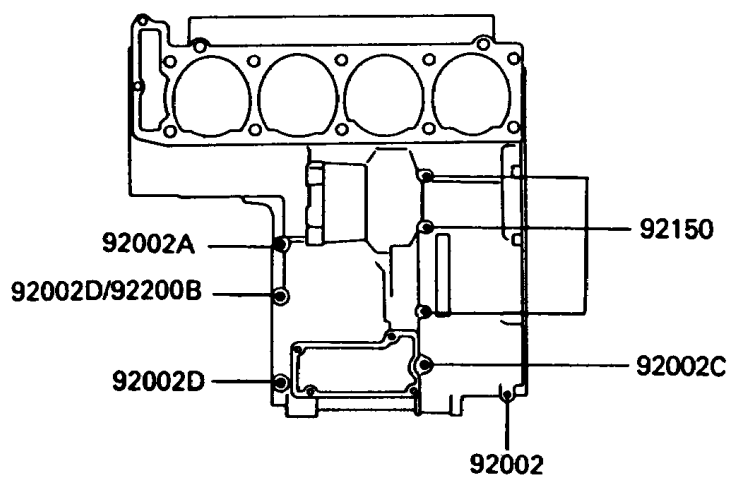

1989 PARTS DIAGRAM

Crankcase Bolt Pattern

E1412

Upper Case

Lower Case

1989 PARTS LIST

Crankcase Bolt Pattern

ITEM NAME	PART NUMBER	QUANTITY
BOLT,6X38 (Ref # 92002)	92001-1899	1
BOLT,6X55 (Ref # 92002A)	92002-1054	1
BOLT,8X90 (Ref # 92002B)	92002-1057	1
BOLT,6X85 (Ref # 92002C)	92002-1306	1
BOLT,8X63 (Ref # 92002D)	92002-1308	1
BOLT,8X140 (Ref # 92002E)	92002-1402	1
BOLT,6X120 (Ref # 92002F)	92002-1654	1
BOLT,6X115 (Ref # 92150)	92150-1140	1
BOLT,9X90 (Ref # 92150B)	92150-1364	1
BOLT,9X140 (Ref # 92150D)	92150-1365	1
BOLT,7X38 (Ref # 92150F)	92150-1367	1
WASHER,9.5X18X1.2 (Ref # 92200A)	92200-1037	1
WASHER,8.5X16X1.2 (Ref # 92200B)	92200-1063	1
WASHER-PLAIN-SMALL,8MM (Ref # 410)	410B0800	1