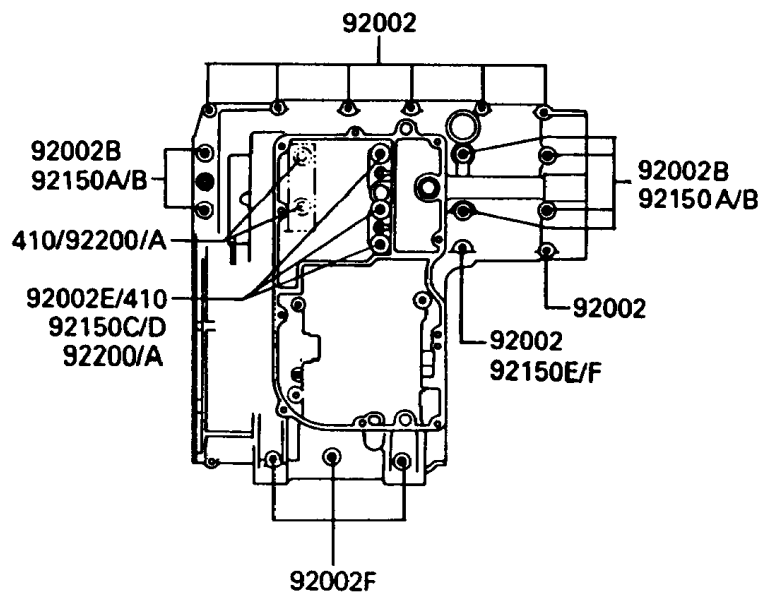

1989 PARTS DIAGRAM

Crankcase Bolt Pattern

E1412

Upper Case

Lower Case

1989 PARTS LIST

Crankcase Bolt Pattern

ITEM NAME	PART NUMBER	QUANTITY
BOLT,6X38 (Ref # 92002)	92001-1899	1
BOLT,6X55 (Ref # 92002A)	92002-1054	1
BOLT,8X90 (Ref # 92002B)	92002-1057	1
BOLT,6X85 (Ref # 92002C)	92002-1306	1
BOLT,8X63 (Ref # 92002D)	92002-1308	1
BOLT,8X140 (Ref # 92002E)	92002-1402	1
BOLT,6X120 (Ref # 92002F)	92002-1654	1
BOLT,6X115 (Ref # 92150)	92150-1140	1
BOLT,9X90 (Ref # 92150B)	92150-1364	1
BOLT,9X140 (Ref # 92150D)	92150-1365	1
BOLT,7X38 (Ref # 92150F)	92150-1367	1
WASHER,9.5X18X1.2 (Ref # 92200A)	92200-1037	1
WASHER,8.5X16X1.2 (Ref # 92200B)	92200-1063	1
WASHER-PLAIN-SMALL,8MM (Ref # 410)	410B0800	1