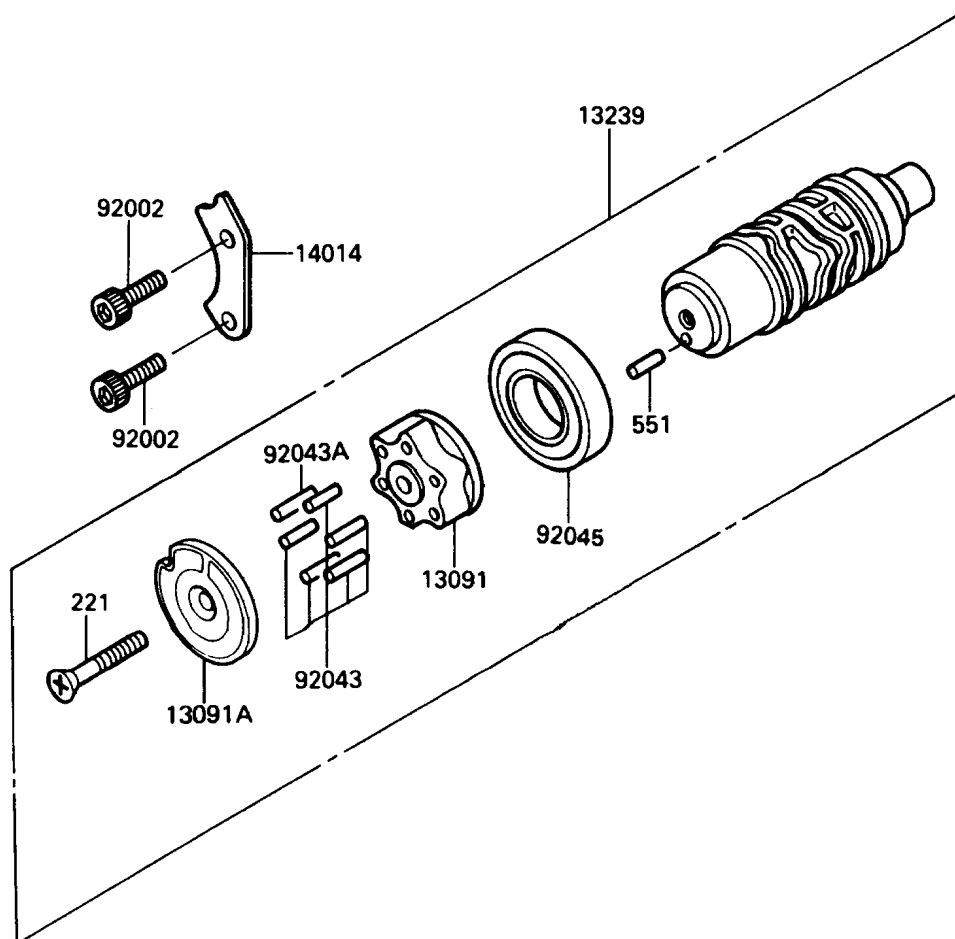

1989 PARTS DIAGRAM

Change Drum/Shift Fork

E1362

1989 PARTS LIST

Change Drum/Shift Fork

| ITEM NAME | PART NUMBER | QUANTITY |
|--|-------------|----------|
| HOLDER,CHANGE DRUM (Ref # 13091) | 13091-1275 | 1 |
| HOLDER,NEUTRAL (Ref # 13091A) | 13091-1334 | 1 |
| FORK-SHIFT (Ref # 13140) | 13140-1127 | 1 |
| FORK-SHIFT (Ref # 13140A) | 13140-1128 | 1 |
| FORK-SHIFT (Ref # 13140B) | 13140-1129 | 1 |
| DRUM-ASSY-CHANGE (Ref # 13239) | 13239-1122 | 1 |
| PLATE-POSITION,CHANGE DRUM (Ref # 14014) | 14014-1059 | 1 |
| ROD-SHIFT (Ref # 49047) | 49047-1055 | 1 |
| BOLT,SOCKET,6X16 (Ref # 92002) | 92002-1778 | 1 |
| PIN,DOWEL,4X15.8 (Ref # 92043) | 92042-014 | 1 |
| PIN,DOWEL,4X17.8 (Ref # 92043A) | 92042-020 | 1 |
| BEARING-BALL,16005(NTN) (Ref # 92045) | 92045-1045 | 1 |
| SCREW-CSK-CROS,6X45 (Ref # 221) | 221B0645 | 1 |
| PIN-DOWEL,4X8 (Ref # 551) | 551A0408 | 1 |