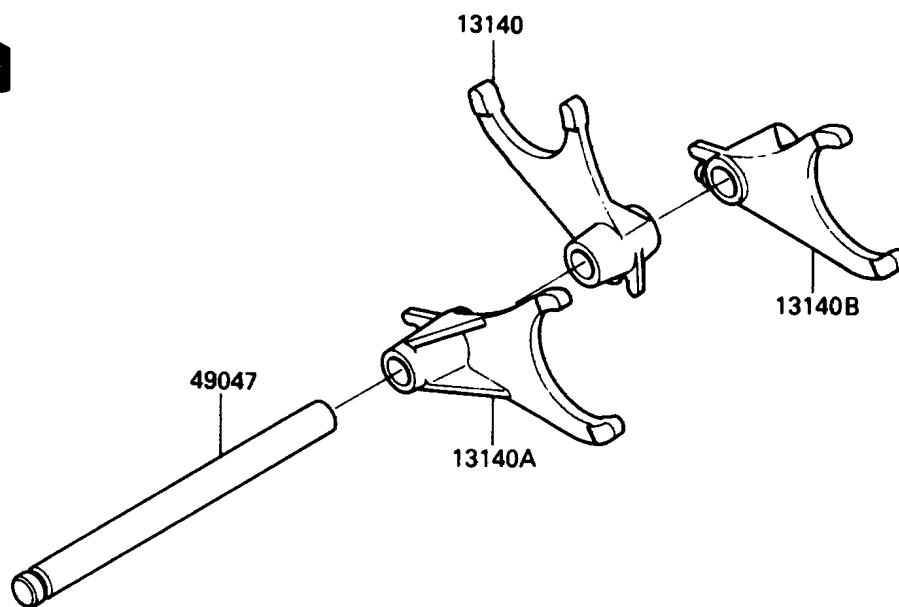

1989 PARTS DIAGRAM

Change Drum/Shift Fork

E1362

1989 PARTS LIST

Change Drum/Shift Fork

| ITEM NAME | PART NUMBER | QUANTITY |
|--|-------------|----------|
| HOLDER,CHANGE DRUM (Ref # 13091) | 13091-1275 | 1 |
| HOLDER,NEUTRAL (Ref # 13091A) | 13091-1334 | 1 |
| FORK-SHIFT (Ref # 13140) | 13140-1127 | 1 |
| FORK-SHIFT (Ref # 13140A) | 13140-1128 | 1 |
| FORK-SHIFT (Ref # 13140B) | 13140-1129 | 1 |
| DRUM-ASSY-CHANGE (Ref # 13239) | 13239-1122 | 1 |
| PLATE-POSITION,CHANGE DRUM (Ref # 14014) | 14014-1059 | 1 |
| ROD-SHIFT (Ref # 49047) | 49047-1055 | 1 |
| BOLT,SOCKET,6X16 (Ref # 92002) | 92002-1778 | 1 |
| PIN,DOWEL,4X15.8 (Ref # 92043) | 92042-014 | 1 |
| PIN,DOWEL,4X17.8 (Ref # 92043A) | 92042-020 | 1 |
| BEARING-BALL,16005(NTN) (Ref # 92045) | 92045-1045 | 1 |
| SCREW-CSK-CROS,6X45 (Ref # 221) | 221B0645 | 1 |
| PIN-DOWEL,4X8 (Ref # 551) | 551A0408 | 1 |