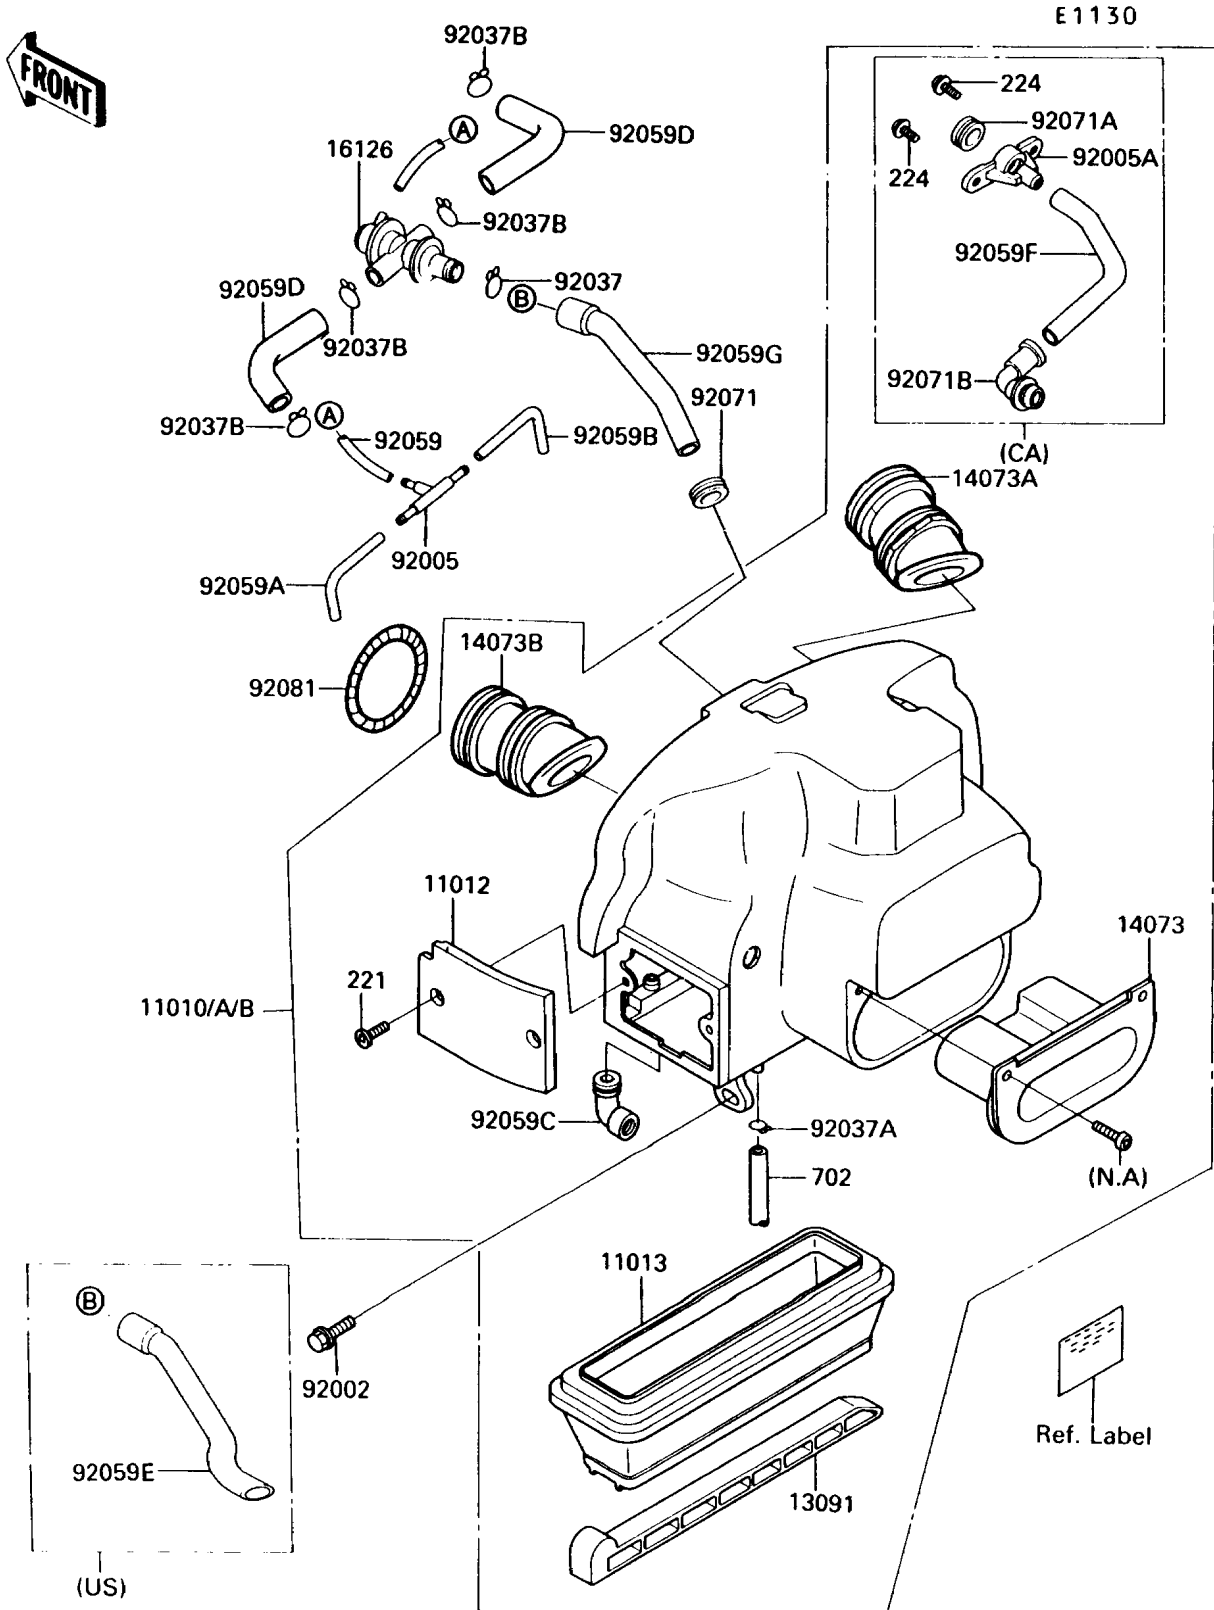

1989 PARTS DIAGRAM

Air Filter

1989 PARTS LIST

Air Filter

ITEM NAME	PART NUMBER	QUANTITY
FILTER-ASSY-AIR (Ref # 11010)	11010-1254	1
CAP,AIR FILTER (Ref # 11012)	11012-1373	1
ELEMENT-AIR FILTER (Ref # 11013)	11013-1112	1
HOLDER,ELEMENT (Ref # 13091)	13091-1277	1
DUCT,AIR INTAKE (Ref # 14073)	14073-1179	1
DUCT,#1,#3 (Ref # 14073A)	14073-1224	1
DUCT,#2,#4 (Ref # 14073B)	14073-1225	1
BOLT,6X16 (Ref # 92002)	92001-1950	1
CLAMP,TUBE (Ref # 92037A)	92037-1972	1
TUBE,BREATHER (Ref # 92059C)	92059-1391	1
SPRING,AIR FILTER DUCT (Ref # 92081)	92081-1422	1
SCREW-CSK-CROS (Ref # 221)	221C0616	1
TUBE-RUBBER (Ref # 702)	702A07480	1